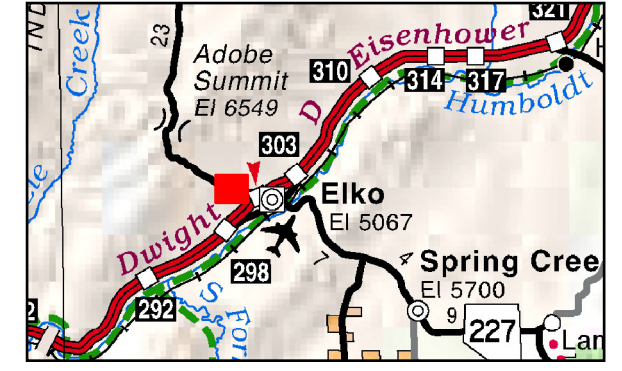

083-000

Crestview Subdivision

Section 7 Township 34N Range 55E
of the Mount Diablo Meridian, Nevada

Legend

- Parcel
- Easement
- Road
- Public Land
- Section
- Township Range

Reference Documents:
816755, 843673, 855031, 855903, 866111

This map does NOT represent a survey.
It is compiled from official records, including
surveys and deeds. Recorded documents
should be used for detailed legal information.
Unless approved by Elko County Assessor, other
uses are forbidden.