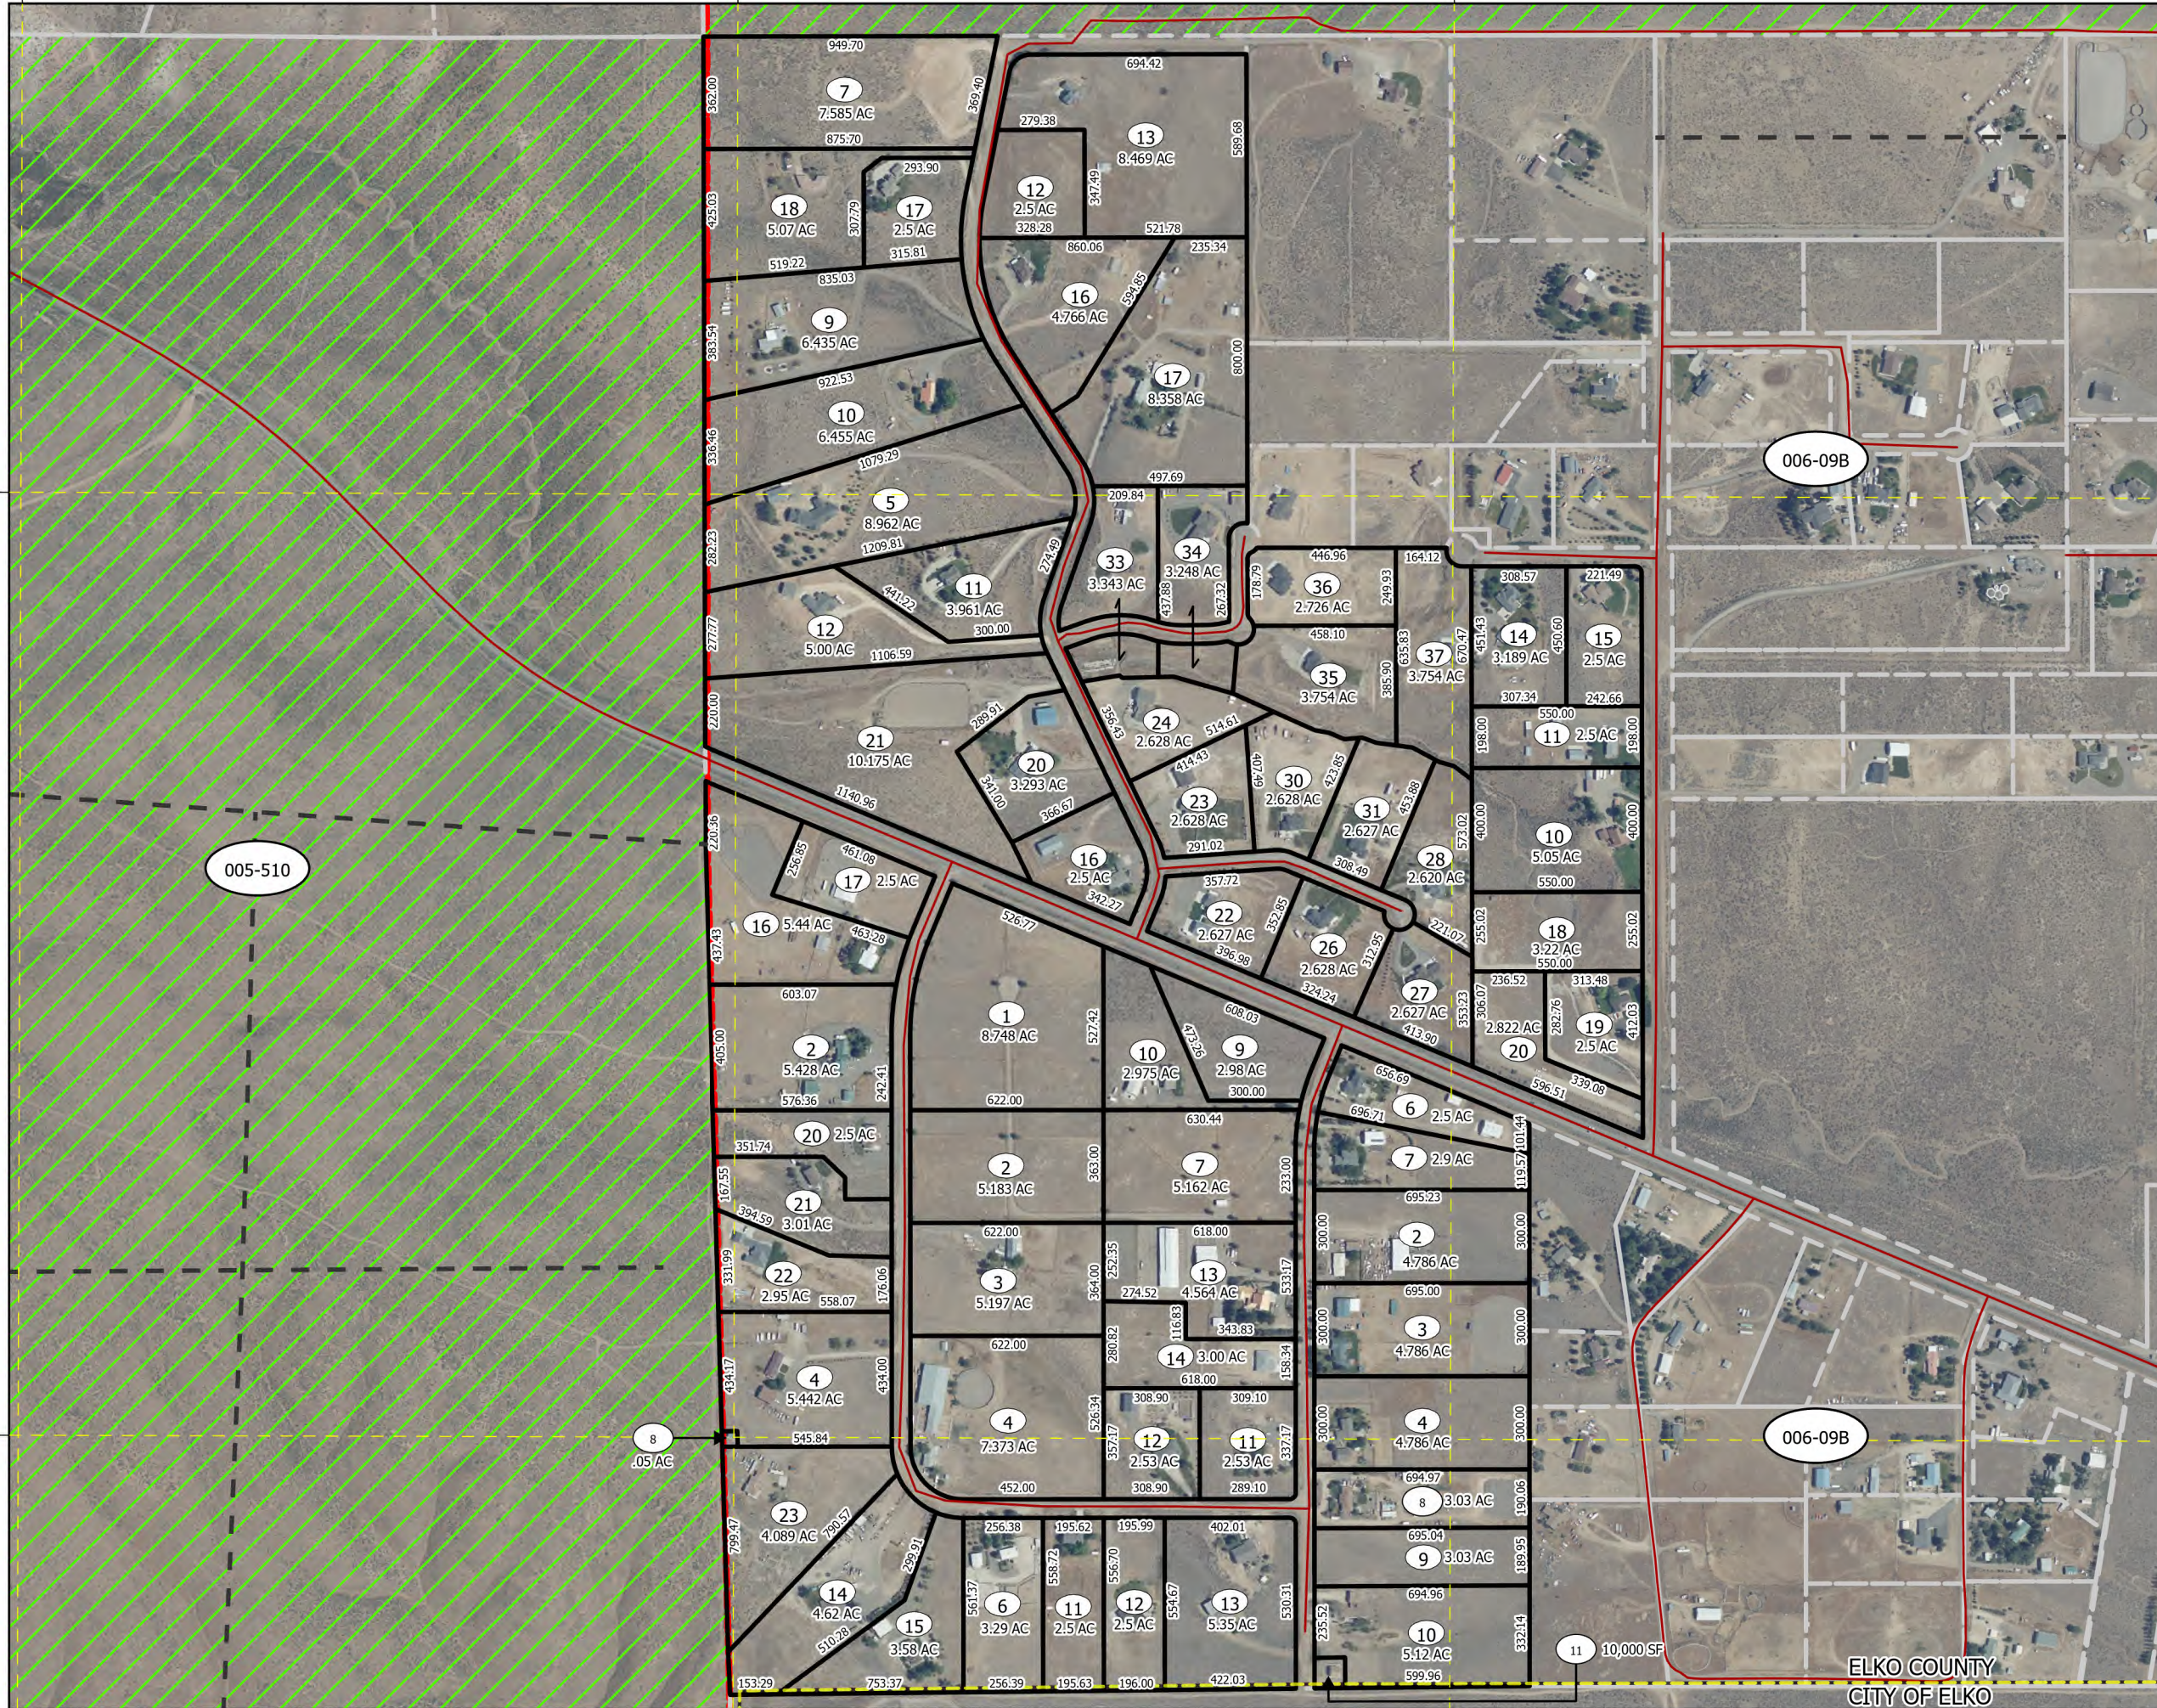

083-000

Crestview Subdivision

Township 34N, Range 55E, Section 7
of the Mount Diablo Meridian, Nevada

Legend

- Subject Parcel
- Parcel
- CityLimit
- Lot
- Public Land
- Road
- Township/Range

Reference Documents:
 Map# 188613, 667025, 689580, 689771,
 731363, 731364, 749408, 788600, 827300

This map does NOT represent a survey.
 It is compiled from official records, including
 surveys and deeds. Recorded documents
 should be used for detailed legal information.
 Unless approved by Elko County Assessor, other
 uses are forbidden.

FOR ASSESSMENT USE ONLY

Background image - 2022 NAIP Flyover
 downloaded from USDA

Product of GIS
 Last Update 10/19/2023 APM

ELKO COUNTY
 CITY OF ELKO