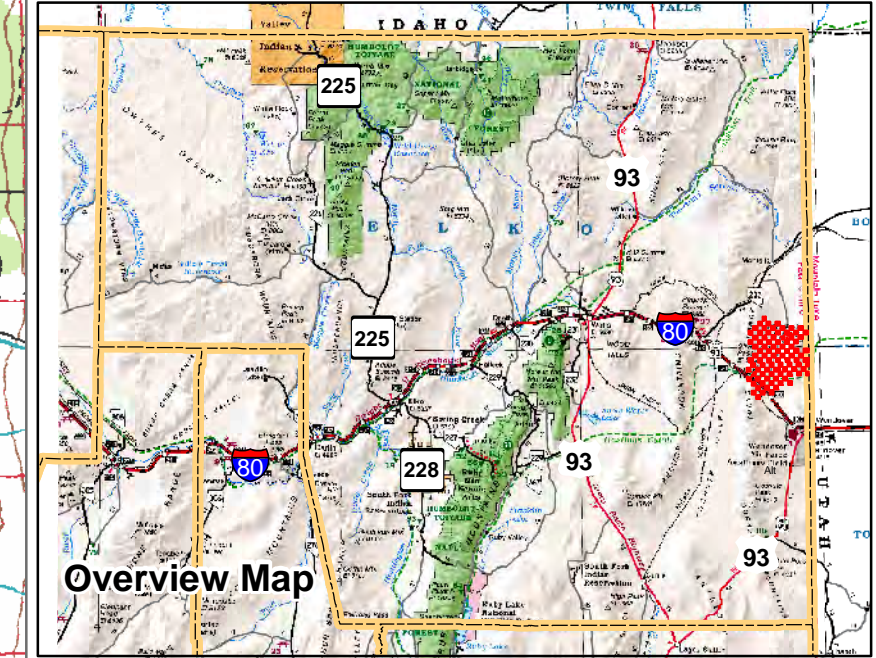

Mountain Meadow Ranches Index Map

Overview Map

Section Number

Township & Range Number

TO USE THIS MAP:

- From the Real Property Inquiry web page.
- Obtain the Section, Township, and Range from the Property Location field.
- Click the appropriate section shown on the map to the right.
- The appropriate Assessor Plat will be displayed.

Legend

- Public Land
 - Township/Range
 - Section
 - County Line
 - Mountain Meadow Ranches
 - Book - Page
- | | |
|---------|---------|
| 075-000 | 075-004 |
| 075-001 | 075-005 |
| 075-002 | 075-006 |
| 075-003 | 075-007 |
| | 075-008 |
| | 075-009 |
| | 075-010 |
| | 075-011 |
| | 075-012 |
| | 075-013 |

This map does NOT represent a survey. It is compiled from official records, including surveys and deeds. Recorded documents should be used for detailed legal information. Unless approved by Elko County Assessor, other uses are forbidden.