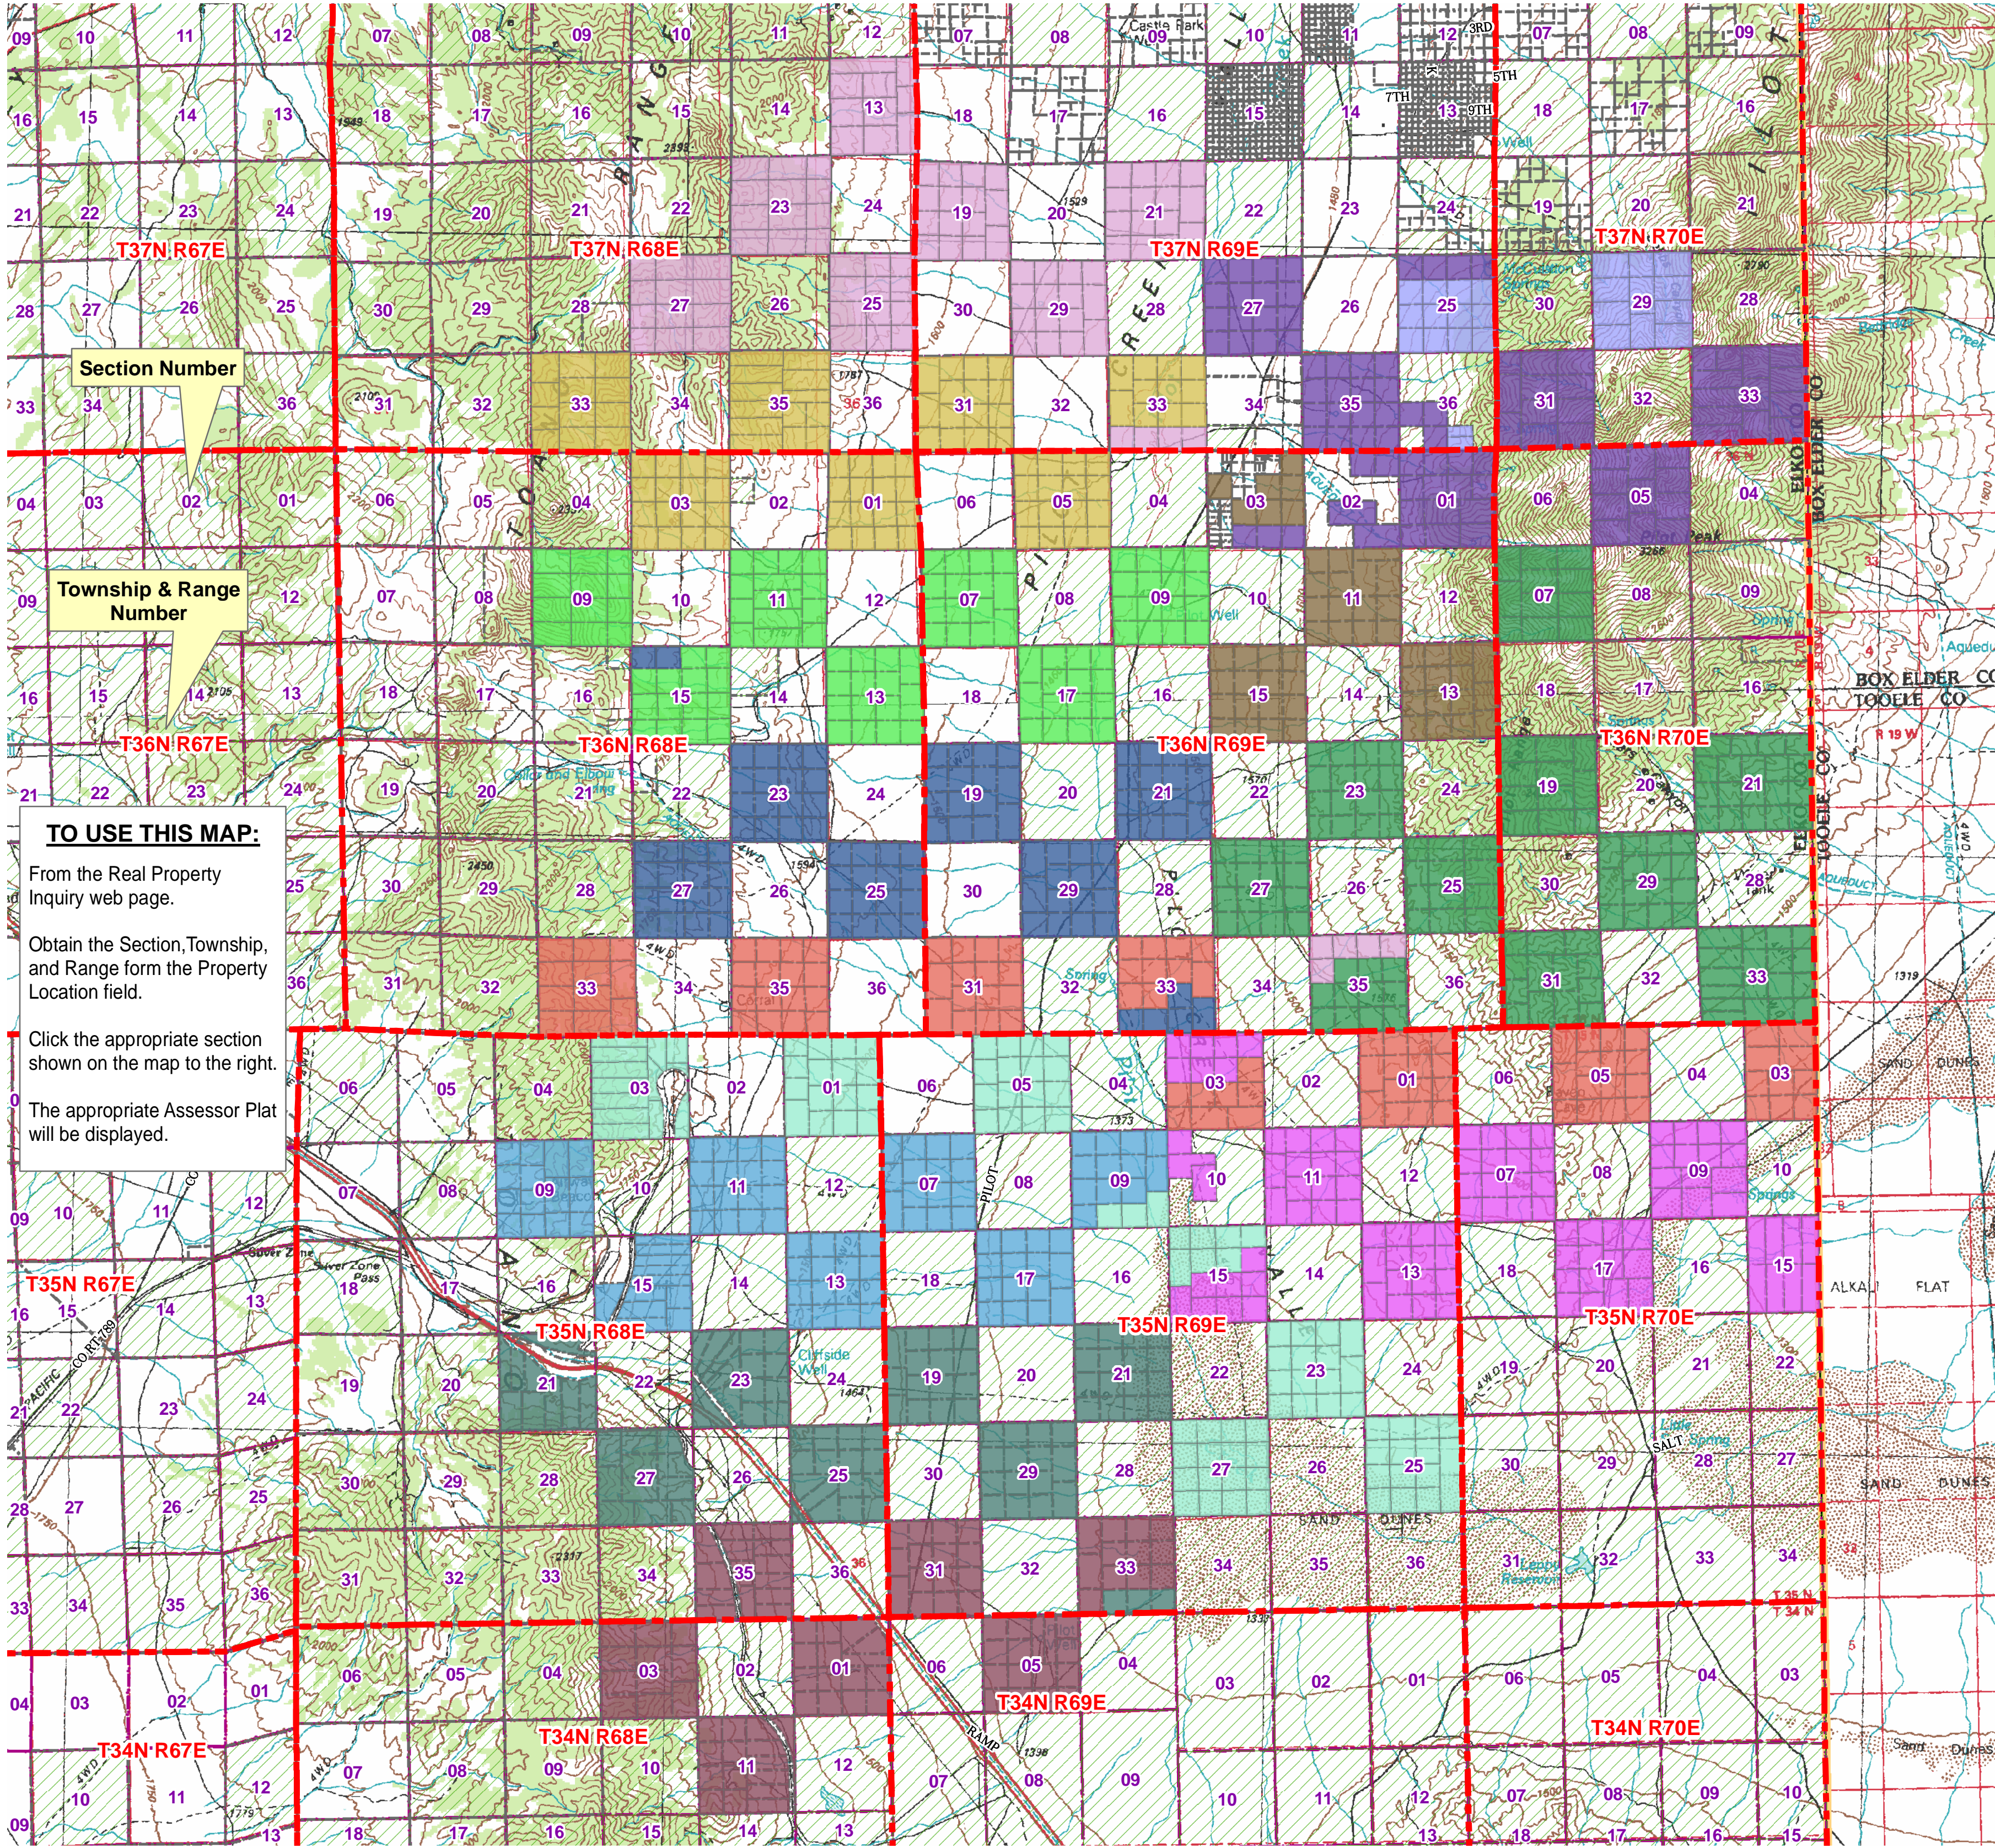

Mountain Meadow Ranches Index Map

Overview Map

Section Number

Township & Range Number

TO USE THIS MAP:

- From the Real Property Inquiry web page.
- Obtain the Section, Township, and Range from the Property Location field.
- Click the appropriate section shown on the map to the right.
- The appropriate Assessor Plat will be displayed.

Legend

- Public Land
 - Township/Range
 - Section
 - County Line
 - Mountain Meadow Ranches
 - Book - Page
- | | |
|---------|---------|
| 075-000 | 075-004 |
| 075-001 | 075-005 |
| 075-002 | 075-006 |
| 075-003 | 075-007 |
| | 075-008 |
| | 075-009 |
| | 075-010 |
| | 075-011 |
| | 075-012 |
| | 075-013 |

This map does NOT represent a survey. It is compiled from official records, including surveys and deeds. Recorded documents should be used for detailed legal information. Unless approved by Elko County Assessor, other uses are forbidden.