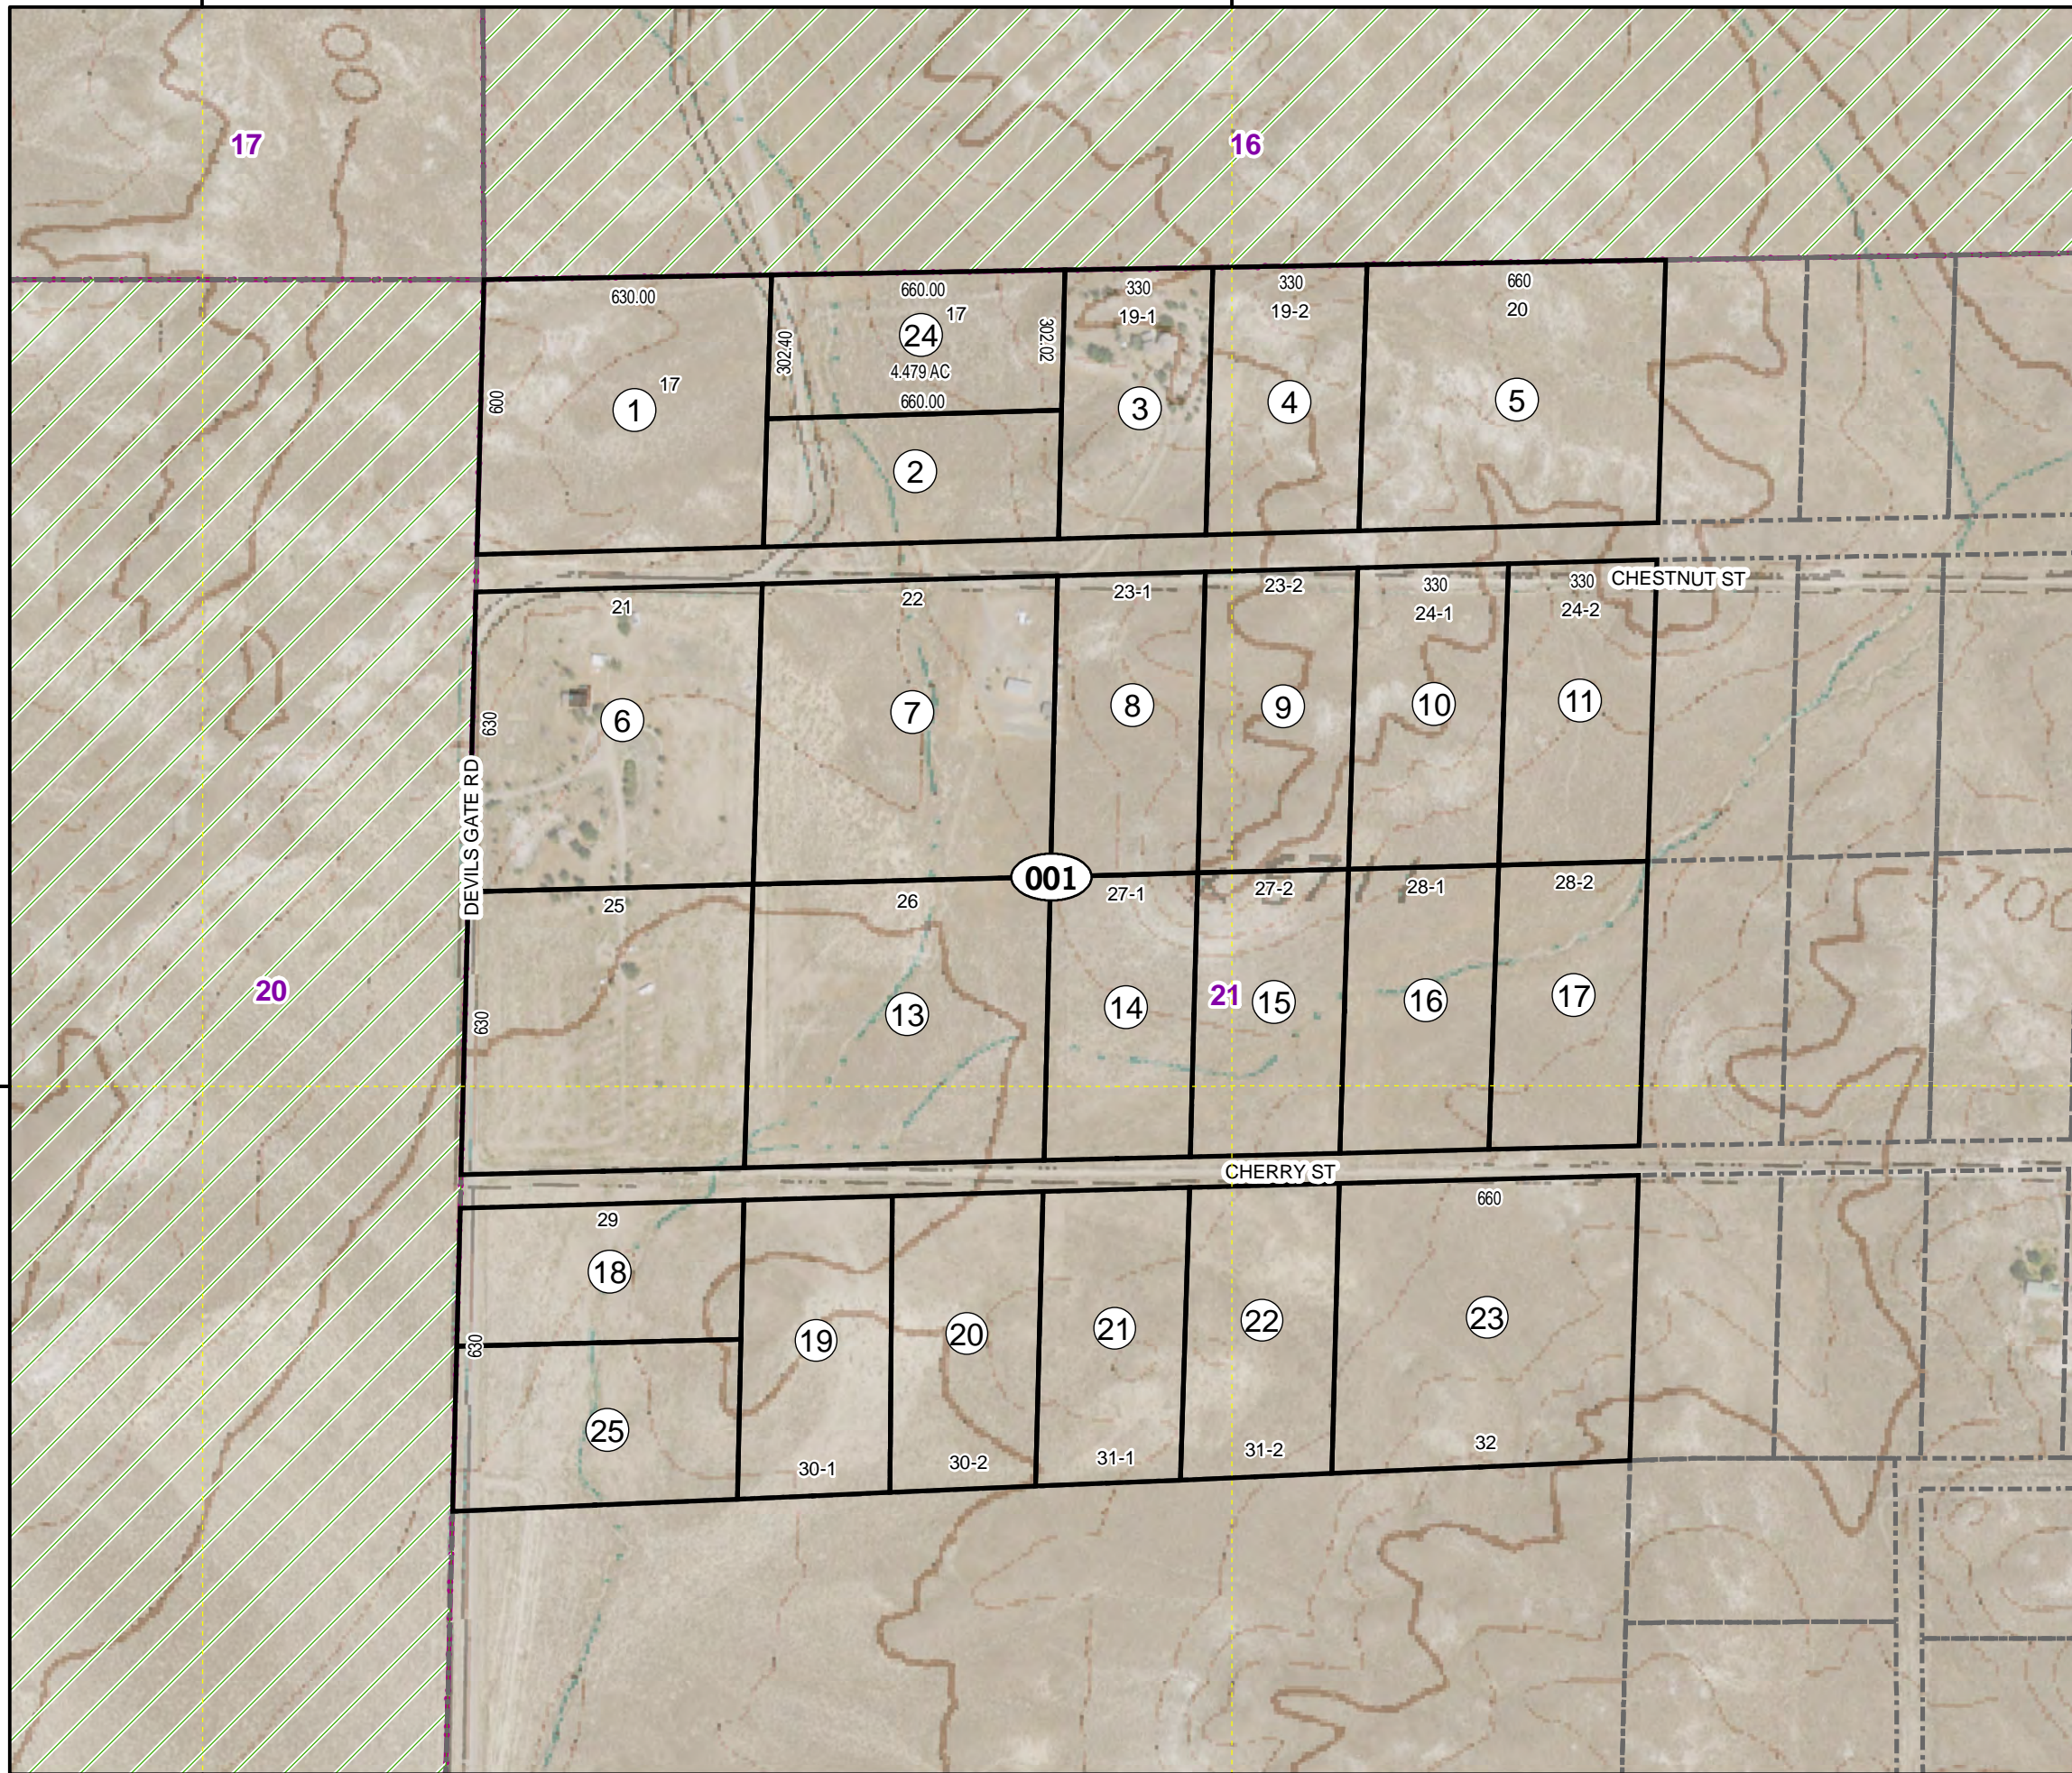

115°34'0"W

115°33'30"W

**072-001**  
**Ruby Home Ranchos #1**  
 Township 37N Range 57E Section 21  
 of the Mount Diablo Meridian, Nevada

**Legend**

- Subject Parcel
- Parcel
- Section
- Road

Reference Documents:  
 810042

This map does NOT represent a survey. It is compiled from official records, including surveys and deeds. Recorded documents should be used for detailed legal information. Unless approved by Elko County Assessor, other uses are forbidden.

**FOR ASSESSMENT USE ONLY**

Background image - 2019 NAIP flyover downloaded from the W. M. Keck Earth Sciences & Mining Research Information Center.

Product of GIS  
 Last Update 09/30/2022 JLS