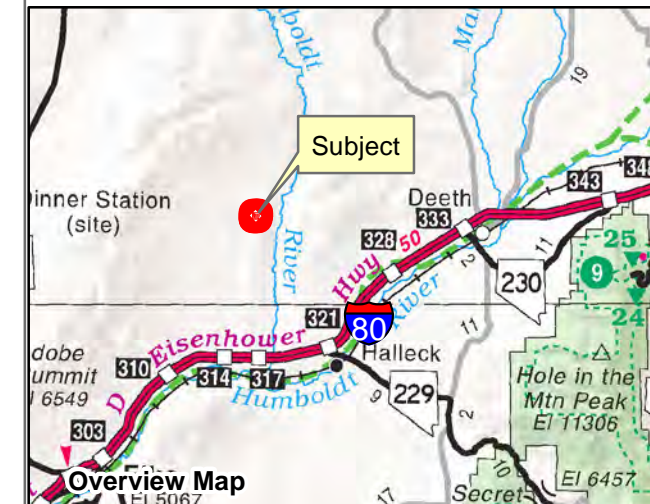

115°34'0"W

115°33'30"W

**072-001**  
**Ruby Home Ranchos #1**  
 Township 37N Range 57E Section 21  
 of the Mount Diablo Meridian, Nevada

**Legend**

- Subject Parcel
- Parcel
- Section
- Road

Reference Documents:  
 810042

This map does NOT represent a survey. It is compiled from official records, including surveys and deeds. Recorded documents should be used for detailed legal information. Unless approved by Elko County Assessor, other uses are forbidden.

**FOR ASSESSMENT USE ONLY**

Background image - 2019 NAIP flyover downloaded from the W. M. Keck Earth Sciences & Mining Research Information Center.

Product of GIS  
 Last Update 09/30/2022 JLS