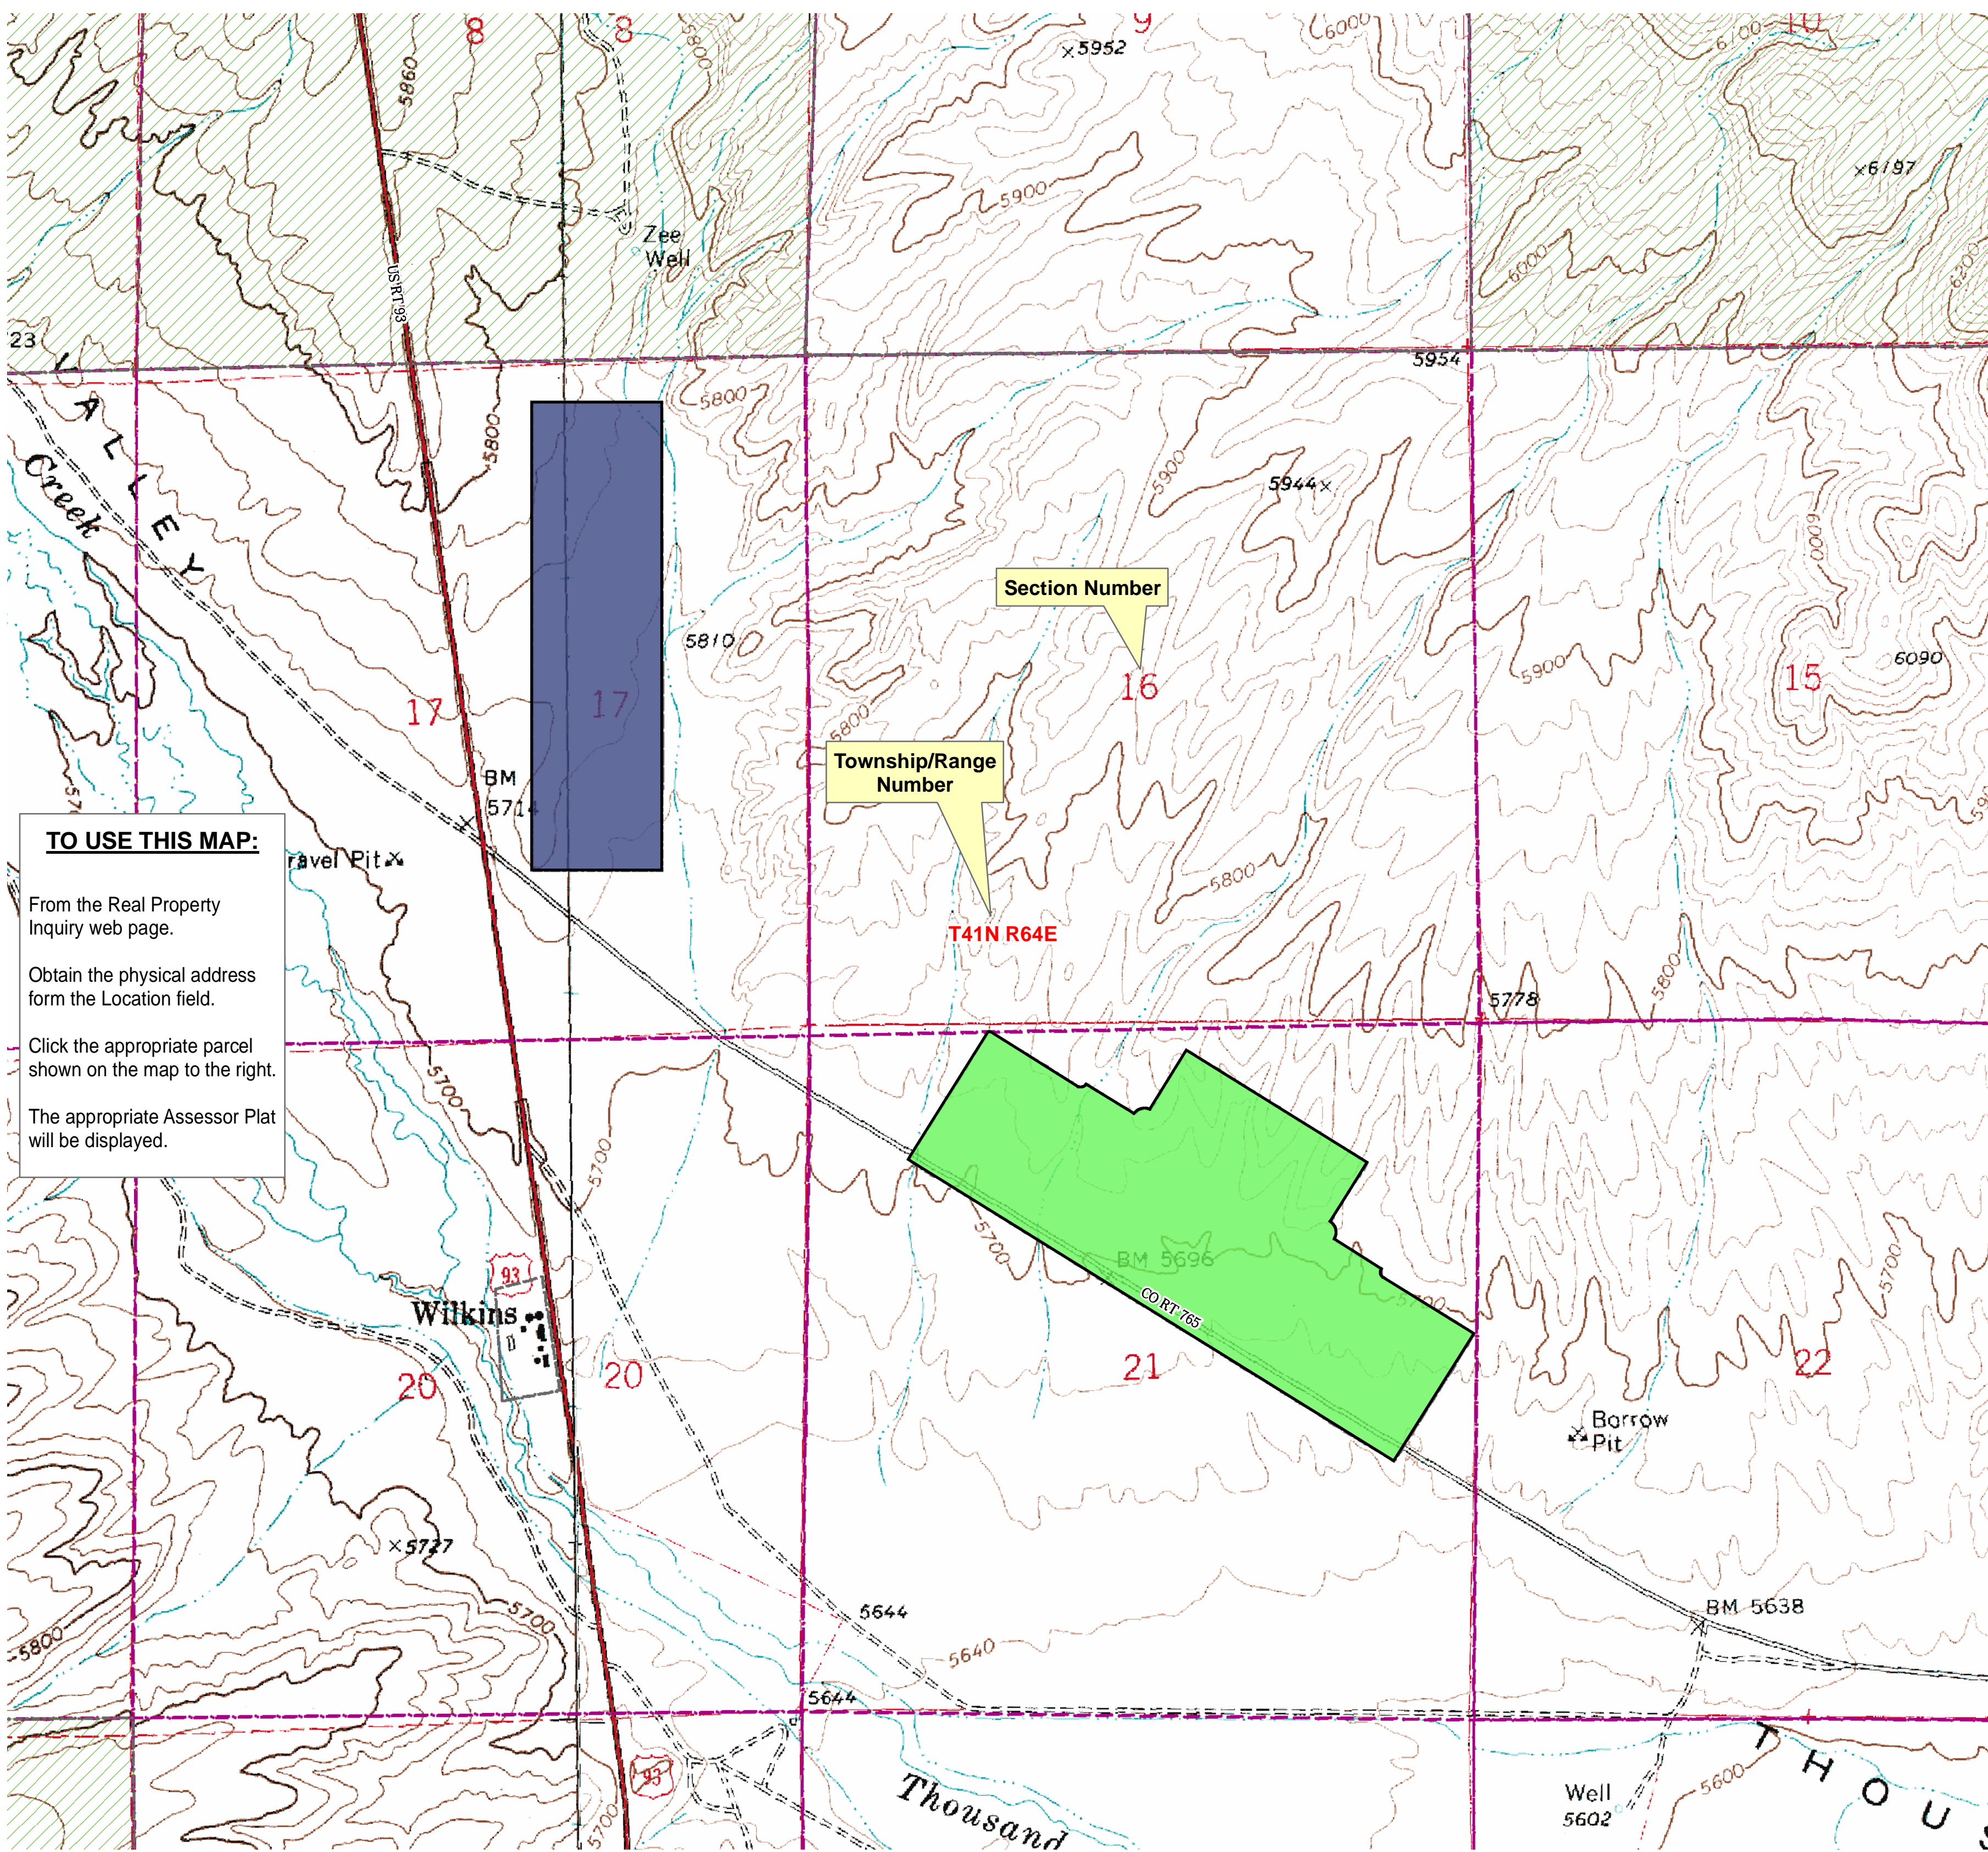

Thousand Springs Subdivision

Index Map

TO USE THIS MAP:

- From the Real Property Inquiry web page.
- Obtain the physical address from the Location field.
- Click the appropriate parcel shown on the map to the right.
- The appropriate Assessor Plat will be displayed.

Section Number
Township/Range Number
T41N R64E

Legend

	Public Land	Thousand Springs
	Township/Range	PAGE
	Section	001
	County Line	002

This map does NOT represent a survey. It is compiled from official records, including surveys and deeds. Recorded documents should be used for detailed legal information. Unless approved by Elko County Assessor, other uses are forbidden.