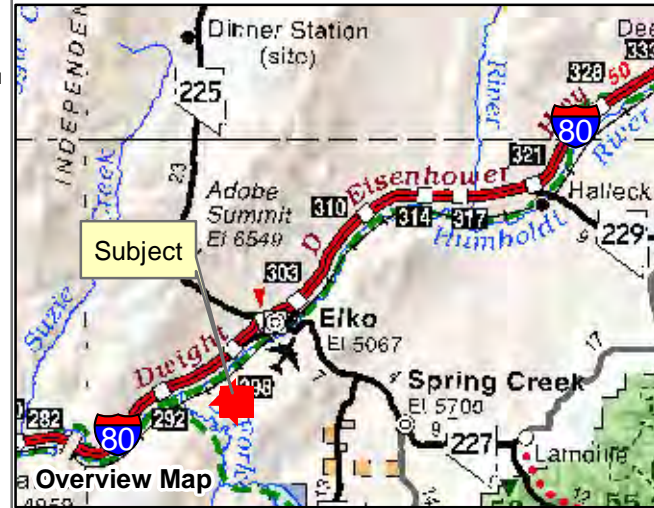

066-000
MEADOW VALLEY RANCHOS
UNIT No. 11
Page 1 of 4
Portion of
Section 7 Township 33N Range 55E
of the Mount Diablo Meridian, Nevada

- Legend**
- Subject Parcel
 - Parcel
 - Public Land
 - Section

Reference Documents:
 Subdivision Plat# 26832

This map does NOT represent a survey. It is compiled from official records, including surveys and deeds. Recorded documents should be used for detailed legal information. Unless approved by Elko County Assessor, other uses are forbidden.