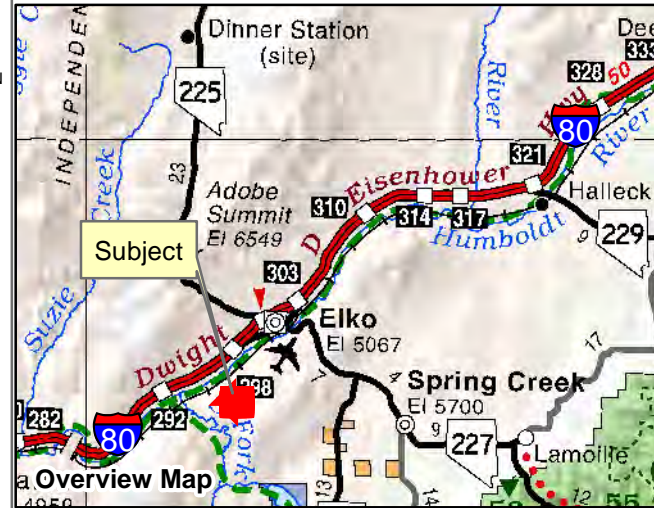

066-000
MEADOW VALLEY RANCHOS
UNIT No. 11
Page 1 of 4
Portion of
Section 7 Township 33N Range 55E
of the Mount Diablo Meridian, Nevada

- Legend**
- Subject Parcel
 - Parcel
 - Public Land
 - Section

Reference Documents:
 Map# 26832, 787277

This map does NOT represent a survey. It is compiled from official records, including surveys and deeds. Recorded documents should be used for detailed legal information. Unless approved by Elko County Assessor, other uses are forbidden.