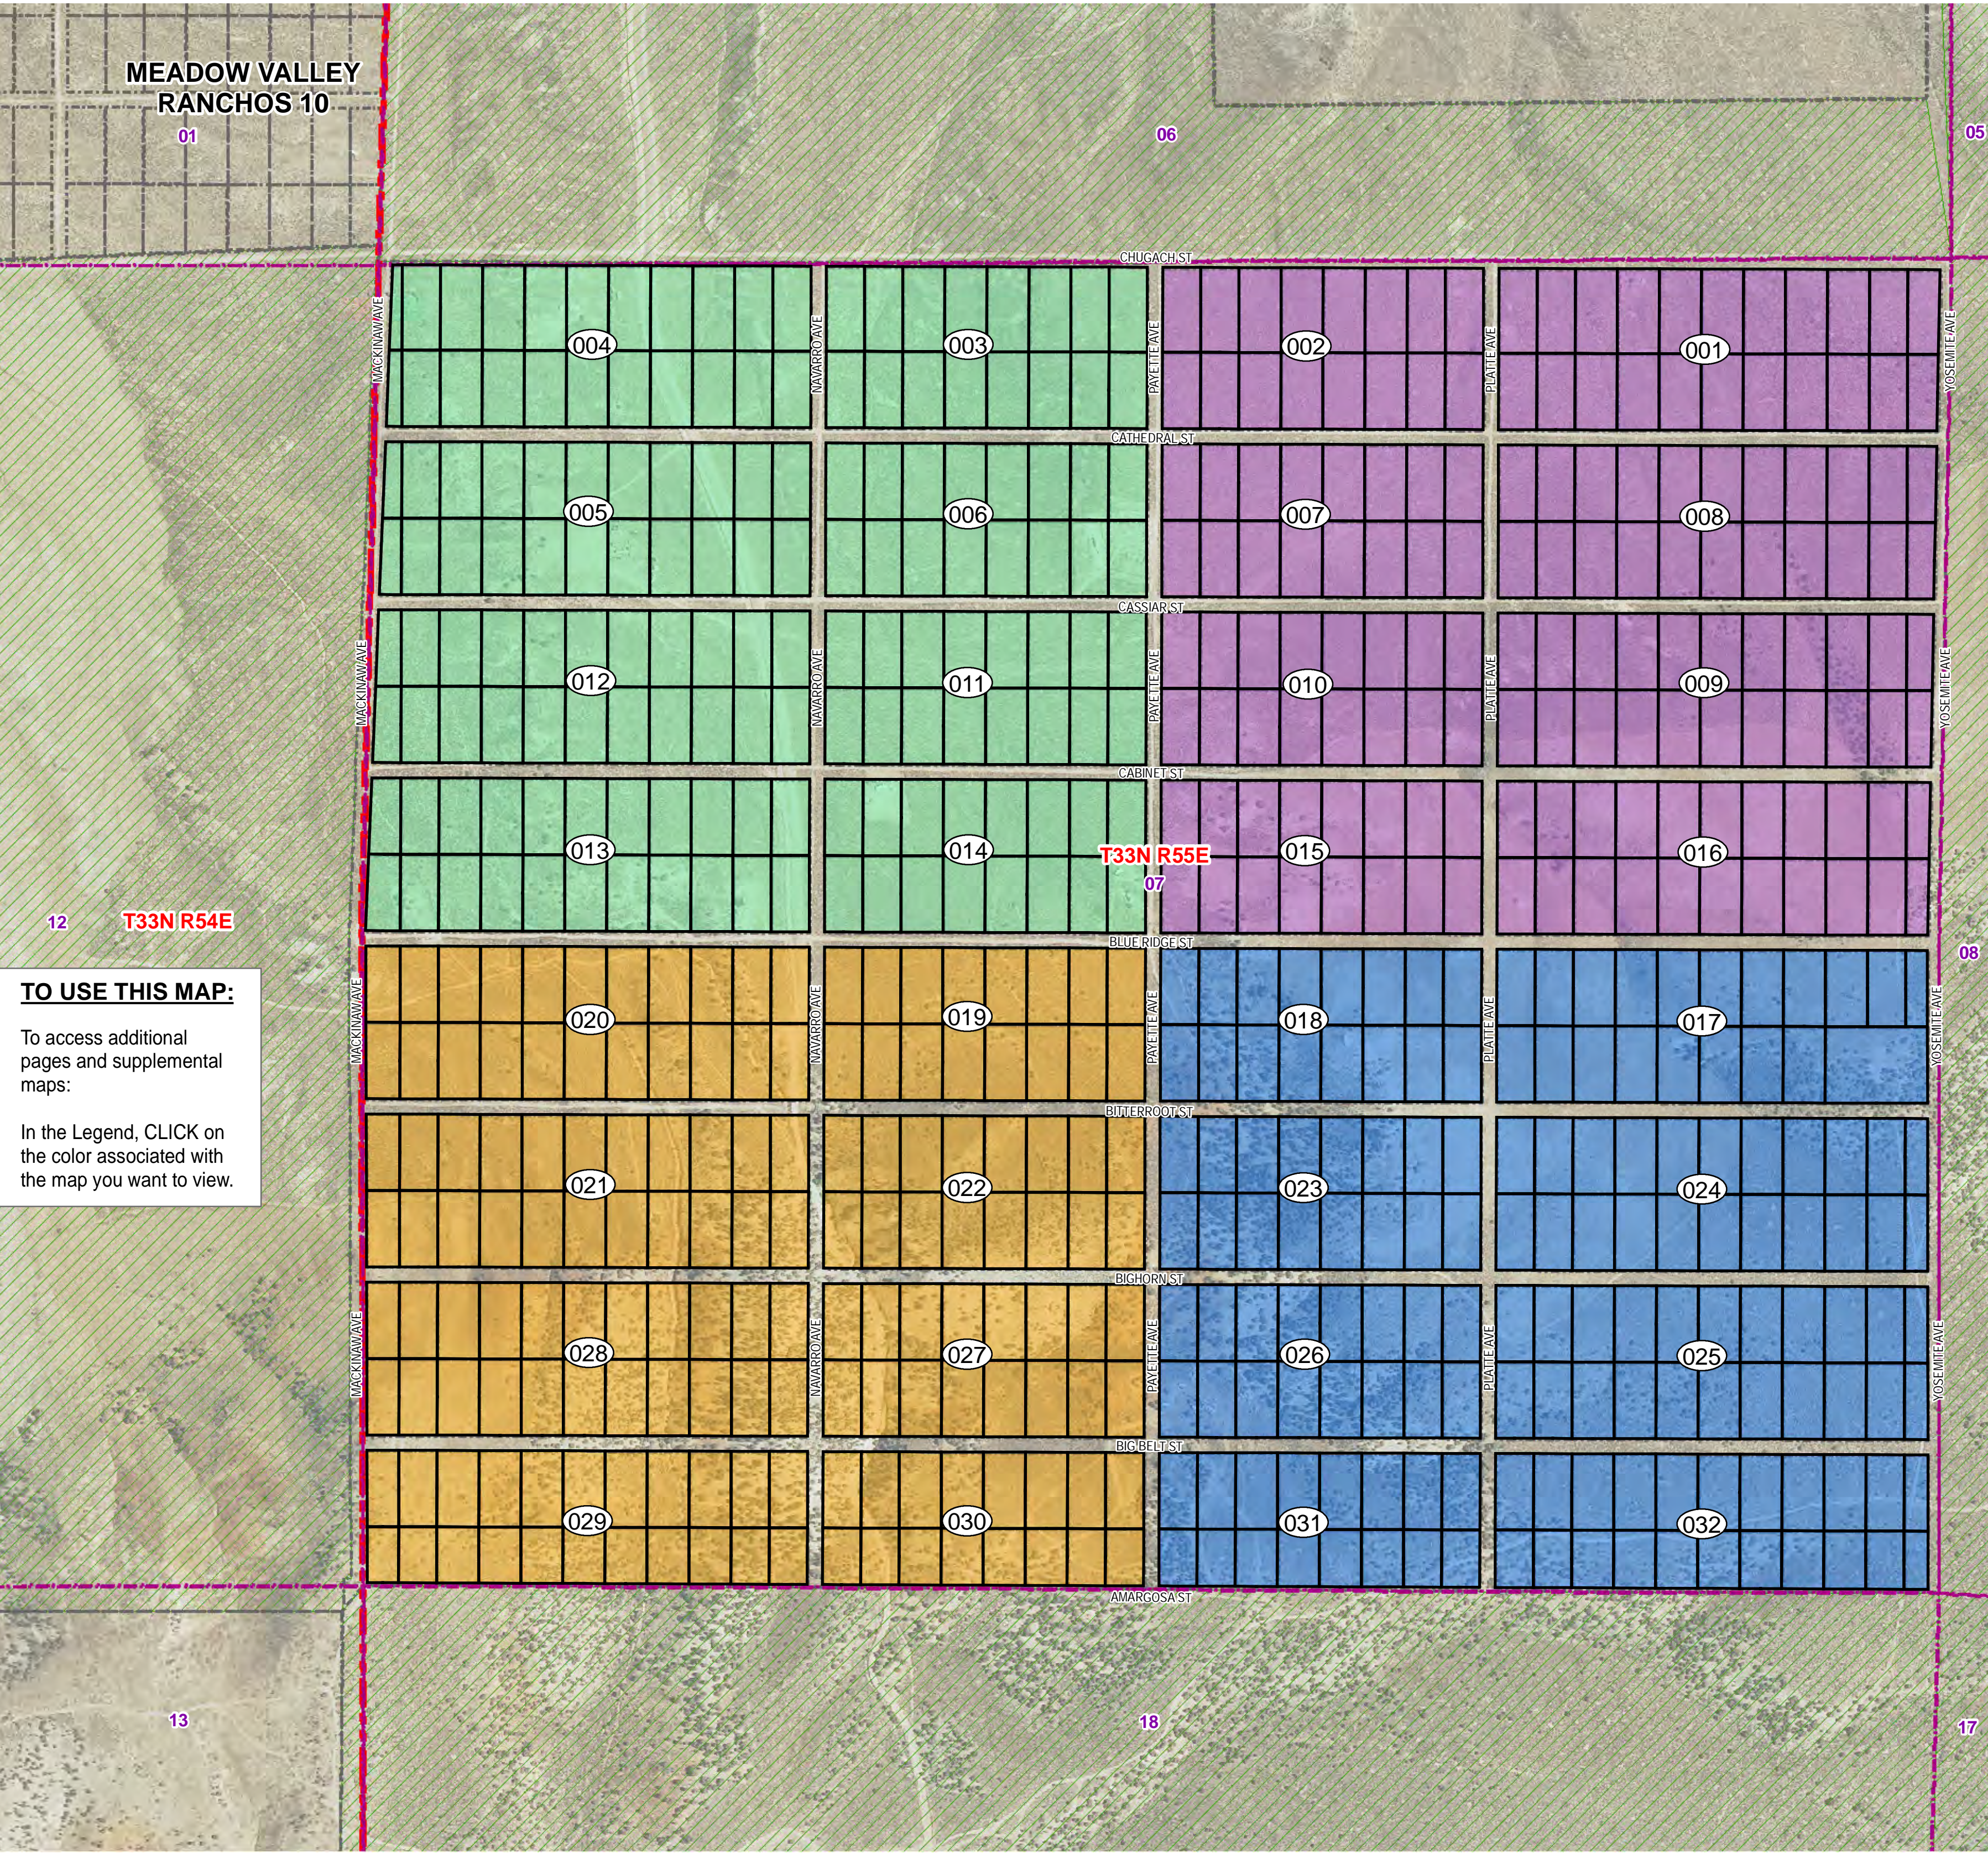

MEADOW VALLEY  
RANCHOS 10

Book 066 Page 000

Meadow Valley  
Ranchos No. 11  
Index Map

**TO USE THIS MAP:**  
To access additional pages and supplemental maps:  
In the Legend, CLICK on the color associated with the map you want to view.

- Legend**
- Parcel
  - Township/Range
  - Section
  - Public Land
- Plat 066-000**
- Page 1
  - Page 2
  - Page 3
  - Page 4

This map does NOT represent a survey. It is compiled from official records, including surveys and deeds. Recorded documents should be used for detailed legal information. Unless approved by Elko County Assessor, other uses are forbidden.