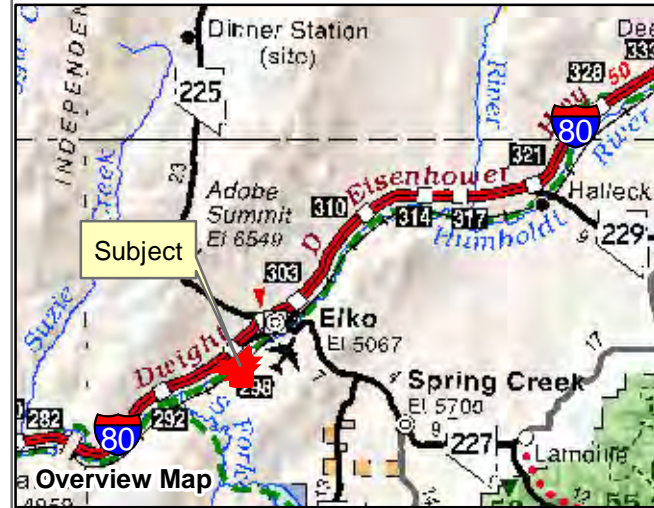

064-000
MEADOW VALLEY RANCHOS
UNIT No. 9
Page 2 of 2
Portion of
Section 31 Township 34N Range 55E
of the Mount Diablo Meridian, Nevada

- Legend**
- Subject Parcel
 - Parcel
 - Public Land
 - Section

Reference Documents:
 Subdivision Plat# 26830
 ROS/BLA# 623808

This map does NOT represent a survey. It is compiled from official records, including surveys and deeds. Recorded documents should be used for detailed legal information. Unless approved by Elko County Assessor, other uses are forbidden.