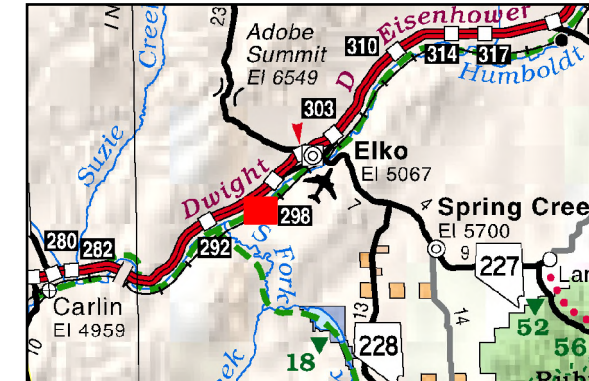

064-000 MEADOW VALLEY RANCHOS

UNIT No. 9
Page 1 of 2

Portion of Section 31 Township 34N Range 55E
of the Mount Diablo Meridian, Nevada

Legend

- Parcel
- Road
- Public Land
- Section
- Township Range

Reference Documents:
Map# 26832, 787277, 838459, 861239,
864609

This map does NOT represent a survey.
It is compiled from official records, including
surveys and deeds. Recorded documents
should be used for detailed legal information.
Unless approved by Elko County Assessor, other
uses are forbidden.