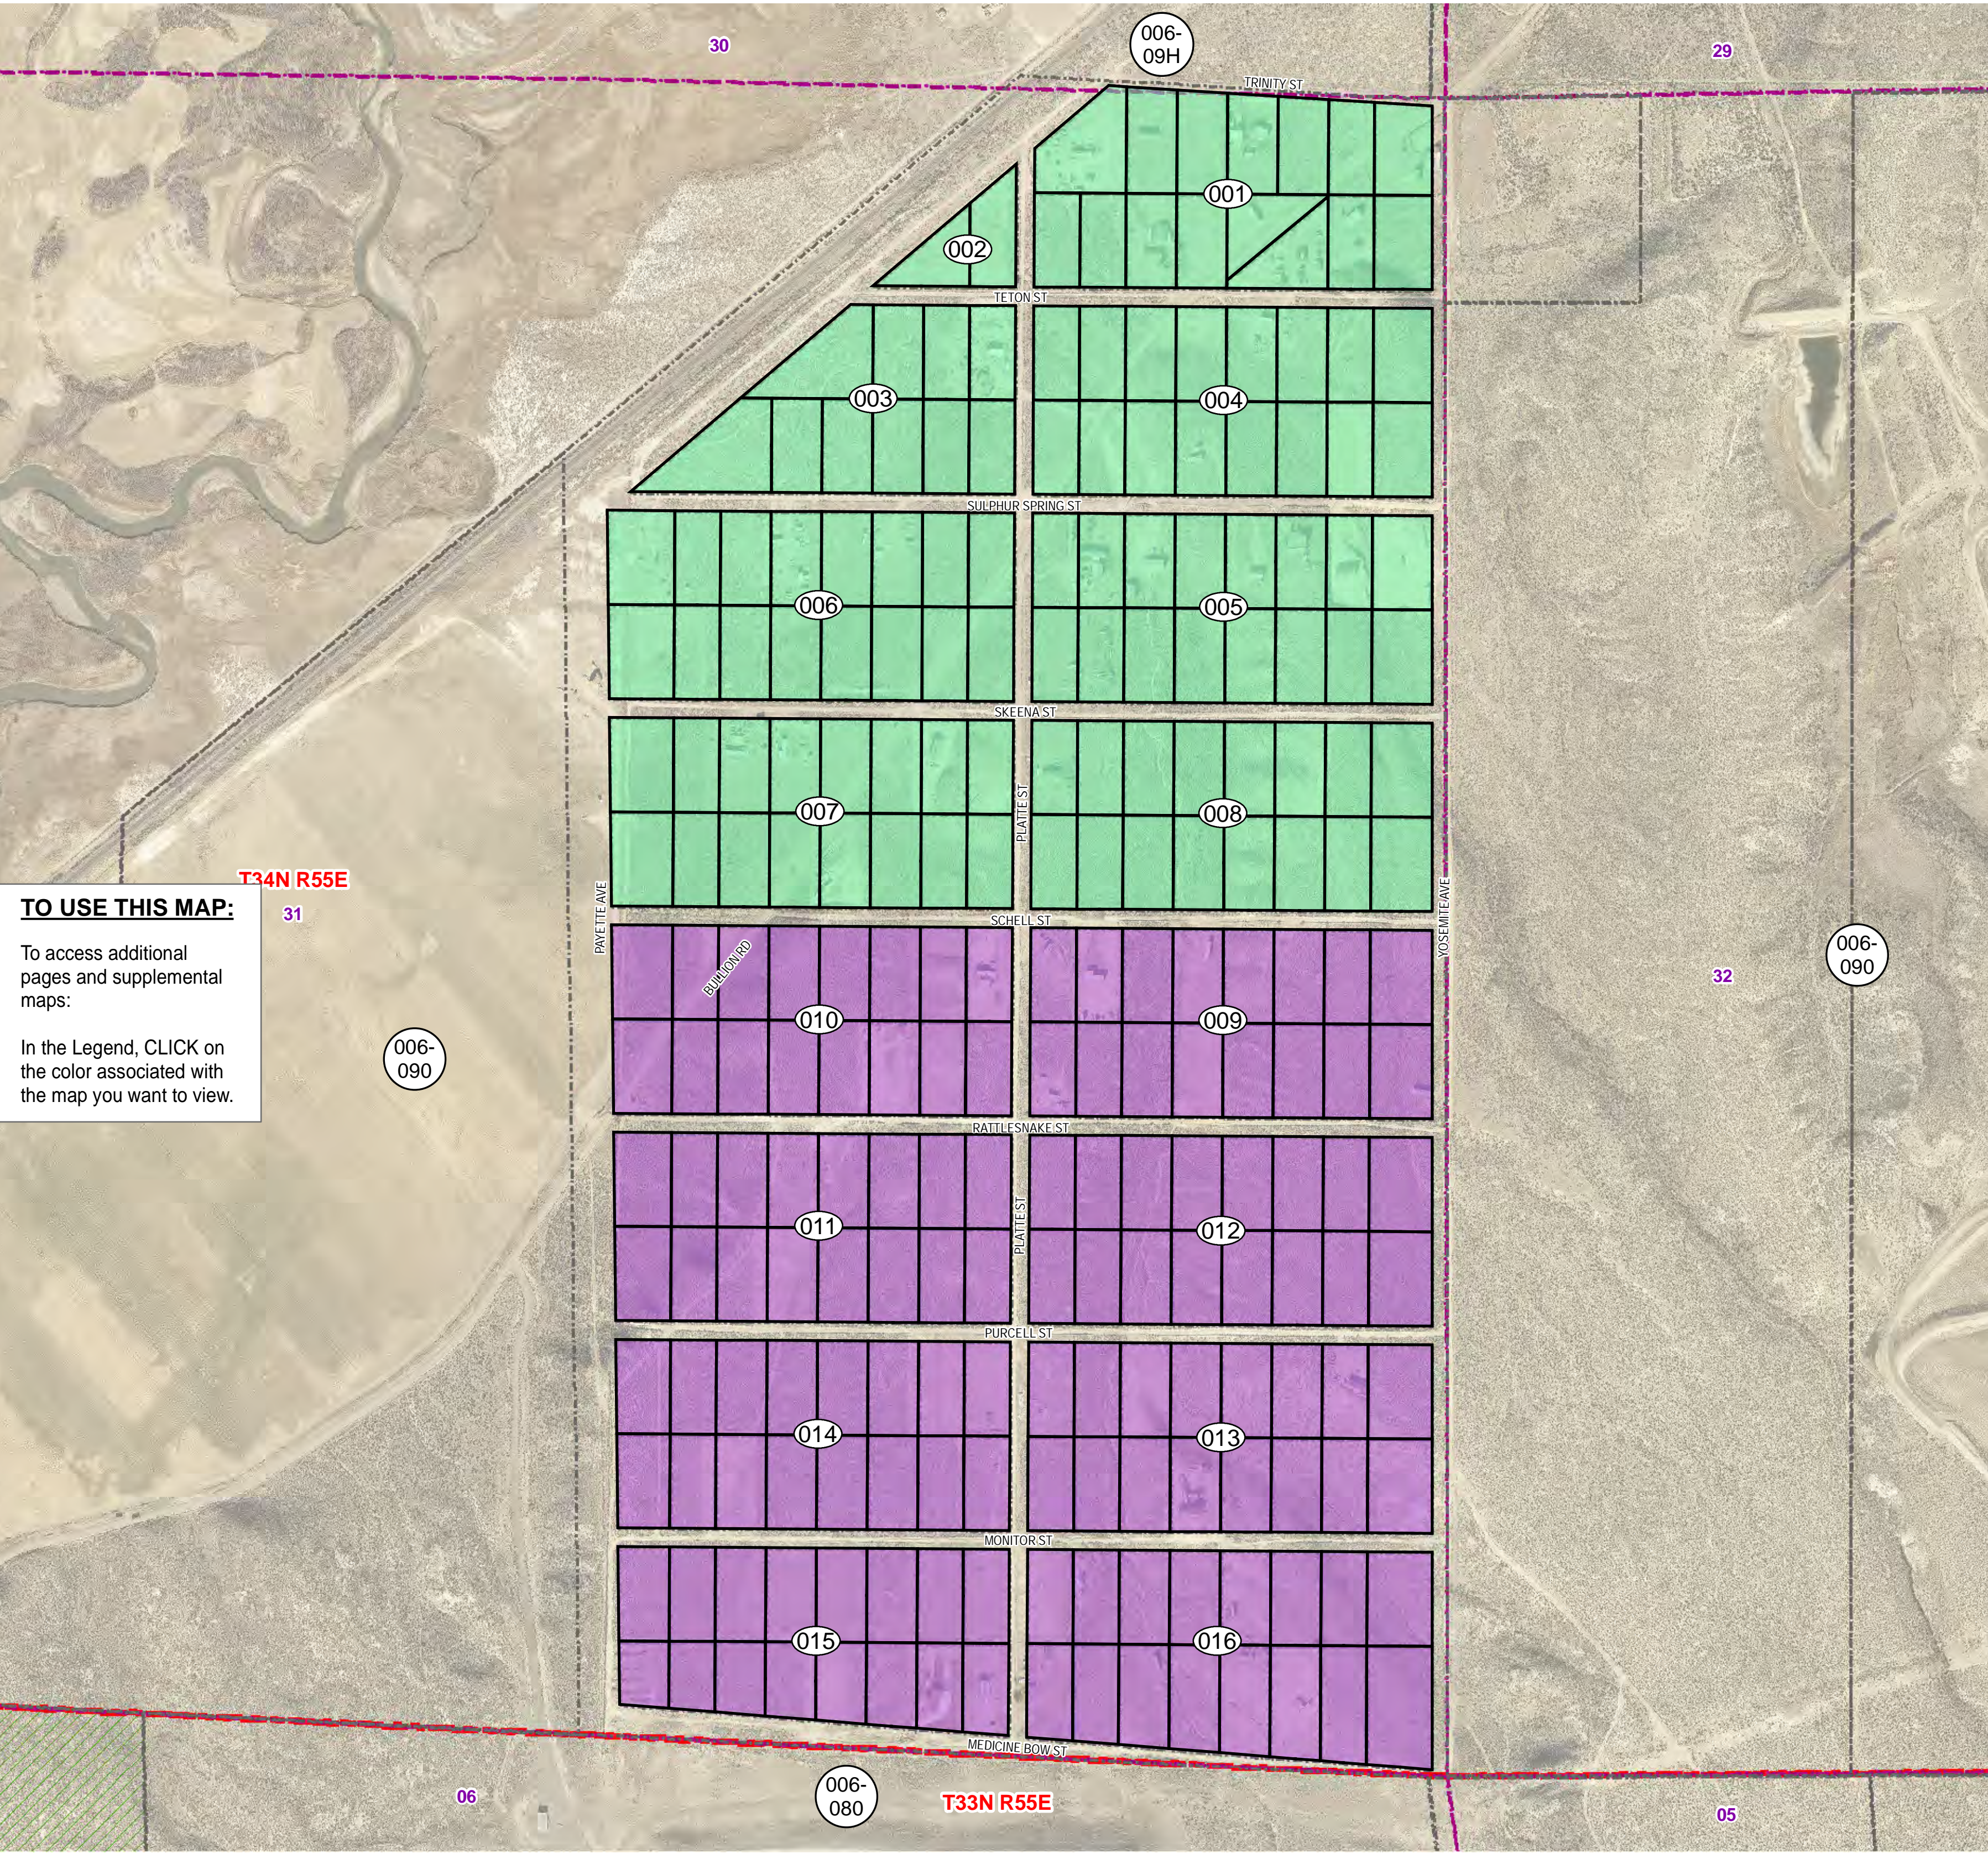

Book 064 Page 000

Meadow Valley Ranchos No. 9 Index Map

TO USE THIS MAP:

To access additional pages and supplemental maps:

In the Legend, CLICK on the color associated with the map you want to view.

Legend

- Parcel
- Public Land
- Section
- Township/Range

Plat 064-000

- Page 1
- Page 2

This map does NOT represent a survey. It is compiled from official records, including surveys and deeds. Recorded documents should be used for detailed legal information. Unless approved by Elko County Assessor, other uses are forbidden.

FOR ASSESSMENT USE ONLY

Background DRG was downloaded from the W. M. Keck Earth Sciences & Mining Research Information Center. Image - 2014 Pictometry flyover
Last Update 03/22/2017 JLS