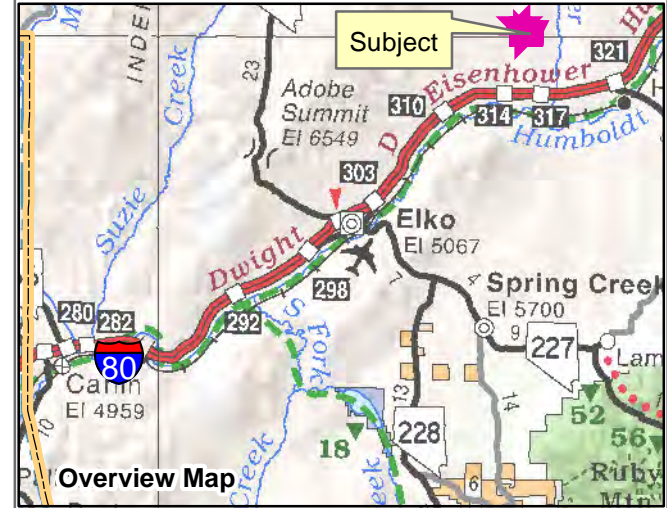

063-000

Meadow Valley Ranchos Unit #8

Por. of Township 36N Range 57E, Section 17
of the Mount Diablo Meridian, Nevada

Legend

-  Subject Parcel
-  Parcel
-  Public Land
-  Section

LATITUDE AND LONGITUDE ARE APPROXIMATE

Reference Documents:
Map # 25469

This map does NOT represent a survey. It is compiled from official records, including surveys and deeds. Recorded documents should be used for detailed legal information. Unless approved by Elko County Assessor, other uses are forbidden.

FOR ASSESSMENT USE ONLY

Background image - 2019 NAIP flyover downloaded from the W. M. Keck Earth Sciences & Mining Research Information Center.
Product of GIS
Last Update 06/15/2021 JLS