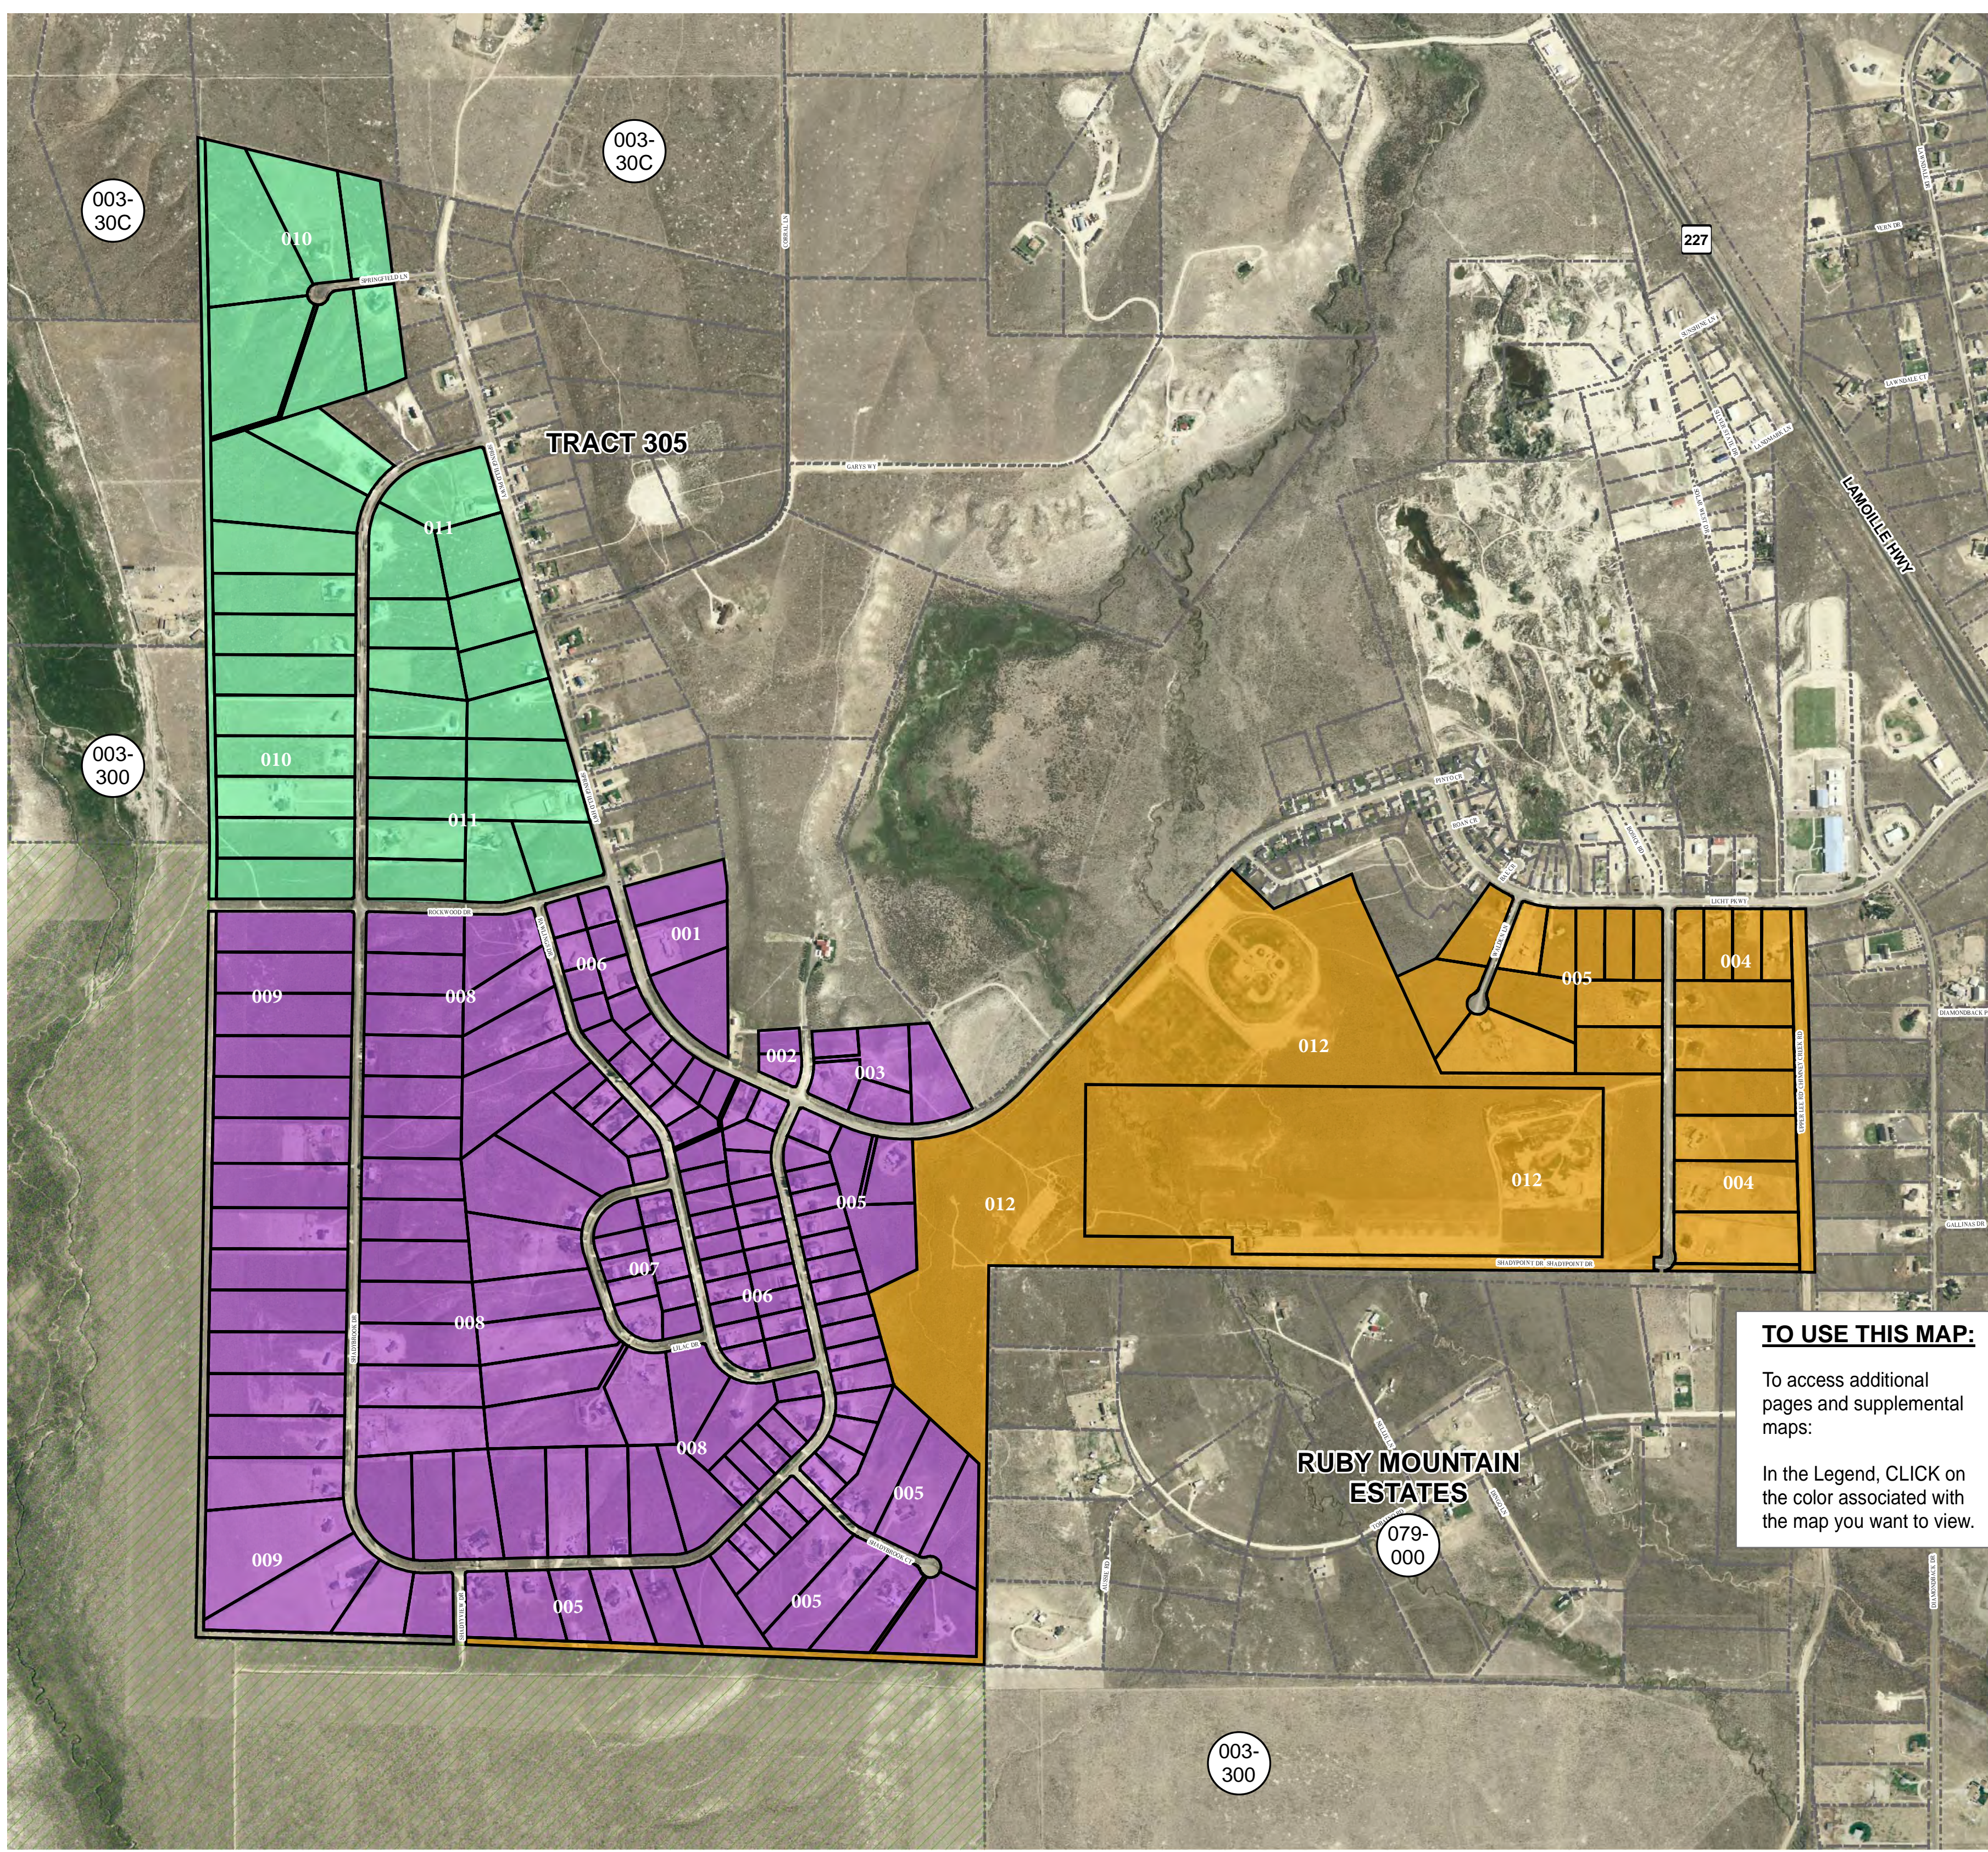

Legend

-  Public Land
-  Page 1
-  Page 2
-  Page 3

This map does NOT represent a survey. It is compiled from official records, including surveys and deeds. Recorded documents should be used for detailed legal information. Unless approved by Elko County Assessor, other uses are forbidden.

FOR ASSESSMENT USE ONLY

Background DRG was downloaded from the W. M. Keck Earth Sciences & Mining Research Information Center.
Last Update 12/2008 JLS

TO USE THIS MAP:
To access additional pages and supplemental maps:
In the Legend, CLICK on the color associated with the map you want to view.