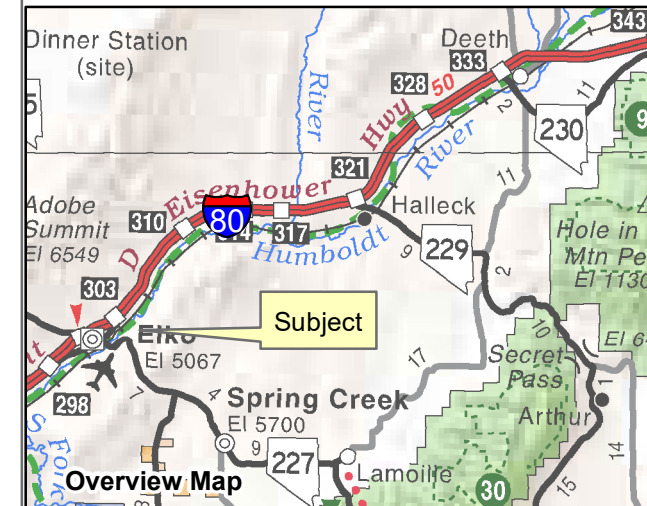

039-000
Elko County
 Portion of Section 13,
 Township 34N Range 55E
 of the Mount Diablo Meridian, Nevada

- Legend**
- Subject Parcel
 - Parcel
 - Public Land
 - Section
 - Township/Range

Reference Documents:
 Map # 215089, 217825, 221836, 230829, 232028, 243582,
 256280, 262541, 270772, 271367, 3144081, 268130

This map does NOT represent a survey.
 It is compiled from official records, including
 surveys and deeds. Recorded documents
 should be used for detailed legal information.
 Unless approved by Elko County Assessor,
 other uses are forbidden.