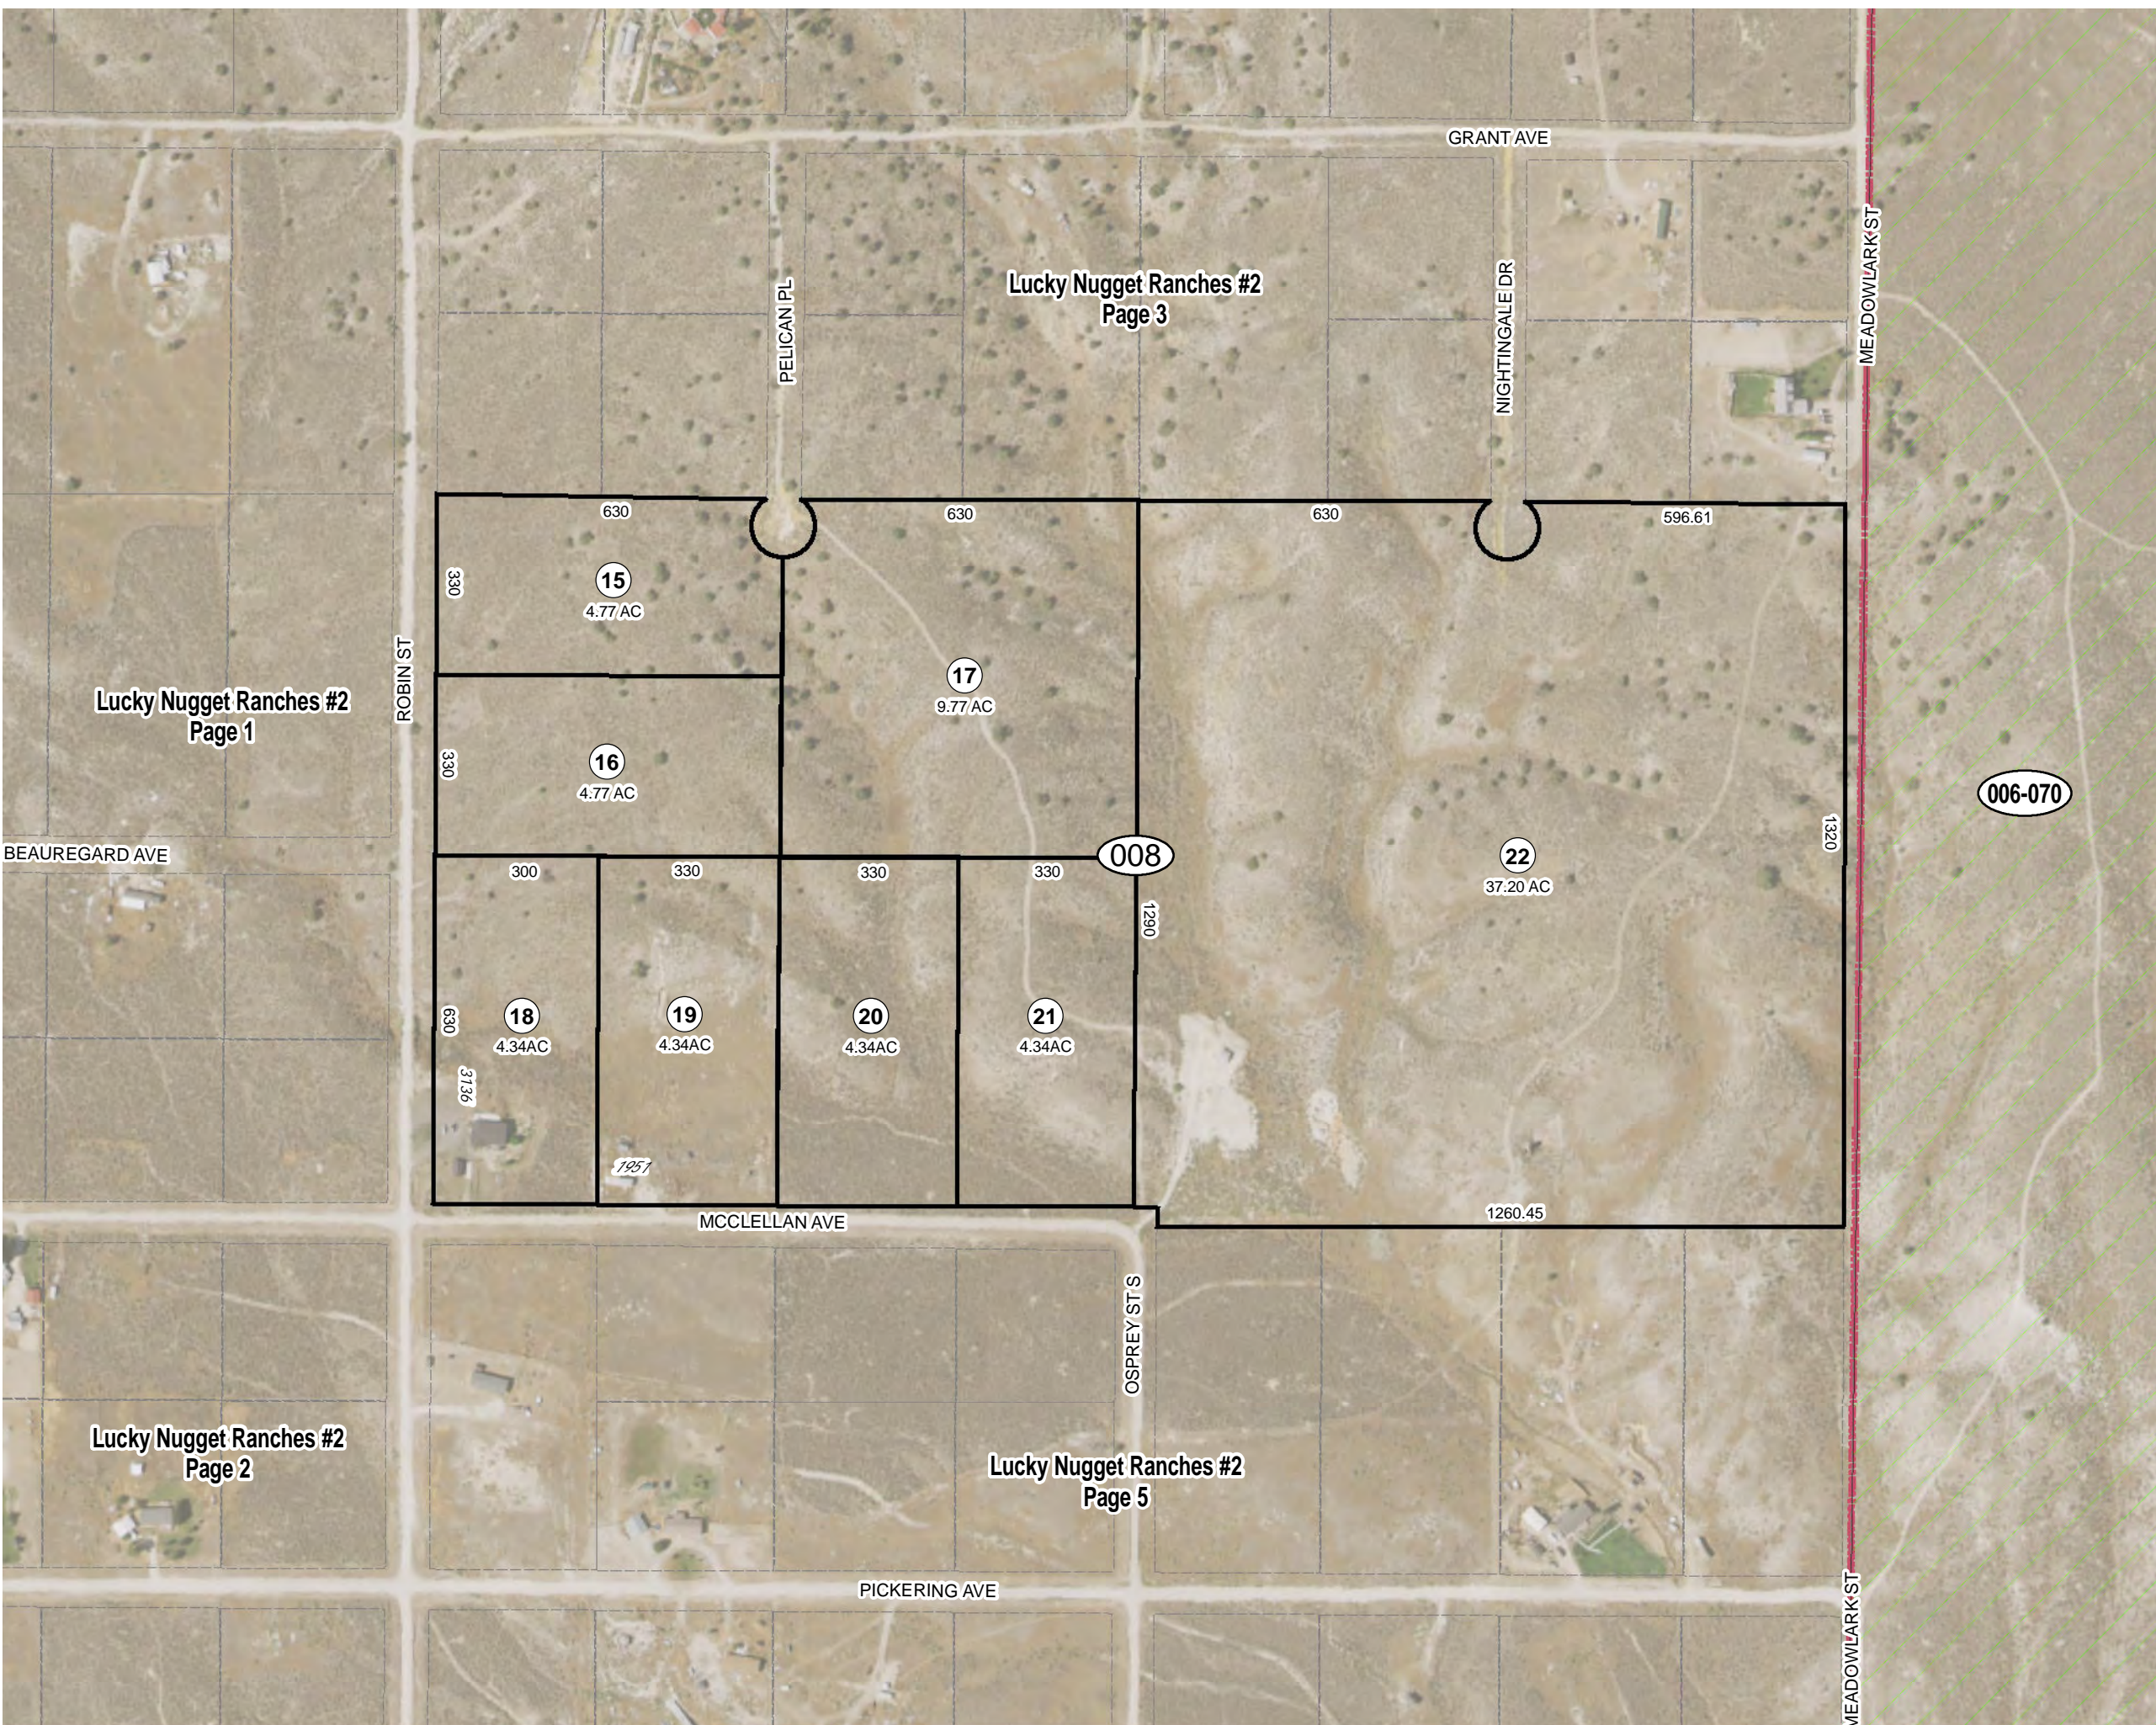

028-000
Page 4 of 5
Lucky Nugget Ranches 2
 Portions of Sec. 17
 T32N R55E M.D.B.&M.

Legend

- CO_Roads_Elko
- Parcel
- Subject Parcel
- Public Land
- Section Line

Reference Documents:
 Parcel Map # 009393

For assessment use only, does not represent a survey, no liability for accuracy is assured. Other uses forbidden unless approved by Elko County Assessor.

Raster Image - 2020 NAIP Flyover
 Last Update: 06/15/2021

Lucky Nugget Ranches #2
 Page 1

Lucky Nugget Ranches #2
 Page 2

Lucky Nugget Ranches #2
 Page 3

Lucky Nugget Ranches #2
 Page 5