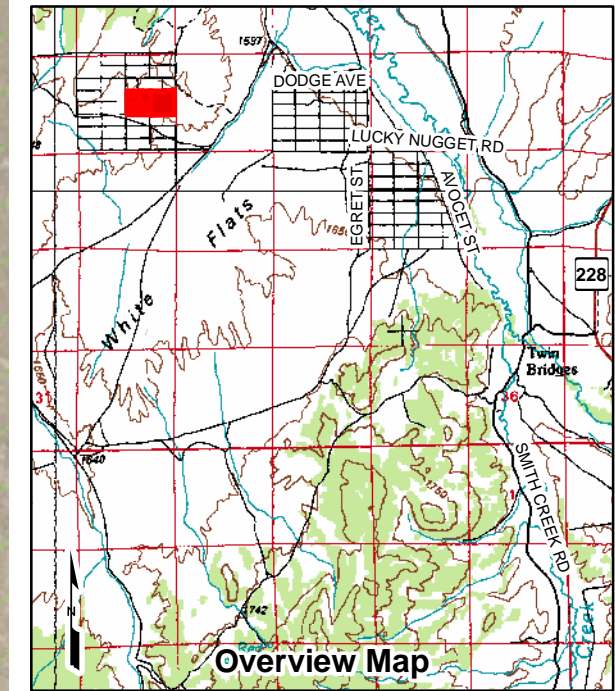

028-000
Page 4 of 5
Lucky Nugget Ranches 2
 Portions of Sec. 17
 T32N R55E M.D.B.&M.

Legend

- CO_Roads_Elko
- Parcel
- Subject Parcel
- Public Land
- Section Line

Reference Documents:
 Parcel Map # 009393

For assessment use only, does not represent a survey, no liability for accuracy is assured. Other uses forbidden unless approved by Elko County Assessor.

Raster Image - 2020 NAIP Flyover
 Last Update: 06/15/2021