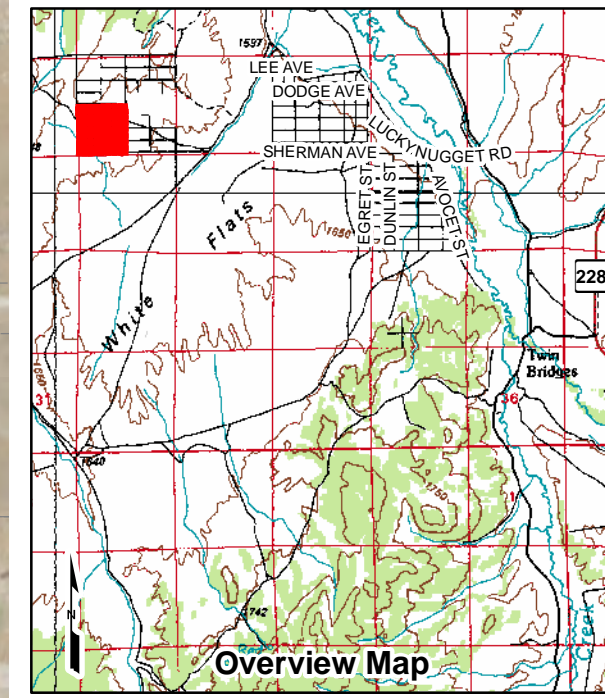

028-000
Page 2
Lucky Nugget Ranches 2
 Portions of Sec. 17
 T32N R55E M.D.B.&M.

- Legend**
-  Subject Parcel
 -  Parcel
 -  Section Line

Reference Documents:
 Parcel Map # 009393

For assessment use only, does not represent a survey, no liability for accuracy is assured. Other uses forbidden unless approved by Elko County Assessor.

Raster Image - 2019 NAIP Flyover
 Last Update: 06/15/2021