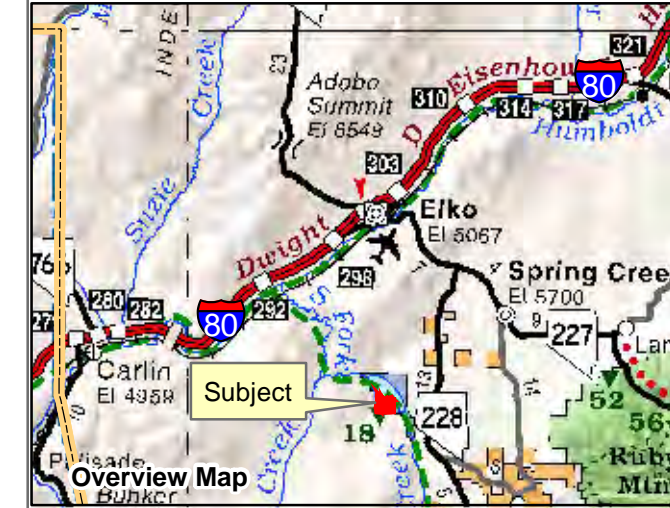

027-000
 Page 1 of 2
LUCKY NUGGET RANCHES #1
 Township 32N Range 55E
 of the Mount Diablo Meridian, Nevada

- Legend**
- Subject Parcel
 - Parcel
 - Public Land
 - Section
 - Township/Range

Reference Documents:
 Map of Reversion # 625473

This map does NOT represent a survey. It is compiled from official records, including surveys and deeds. Recorded documents should be used for detailed legal information. Unless approved by Elko County Assessor, other uses are forbidden.

FOR ASSESSMENT USE ONLY

Background image - 2017 NAIP flyover downloaded from the W. M. Keck Earth Sciences & Mining Research Information Center.
 Product of GIS
 Last Update 09/05/2018 JLS