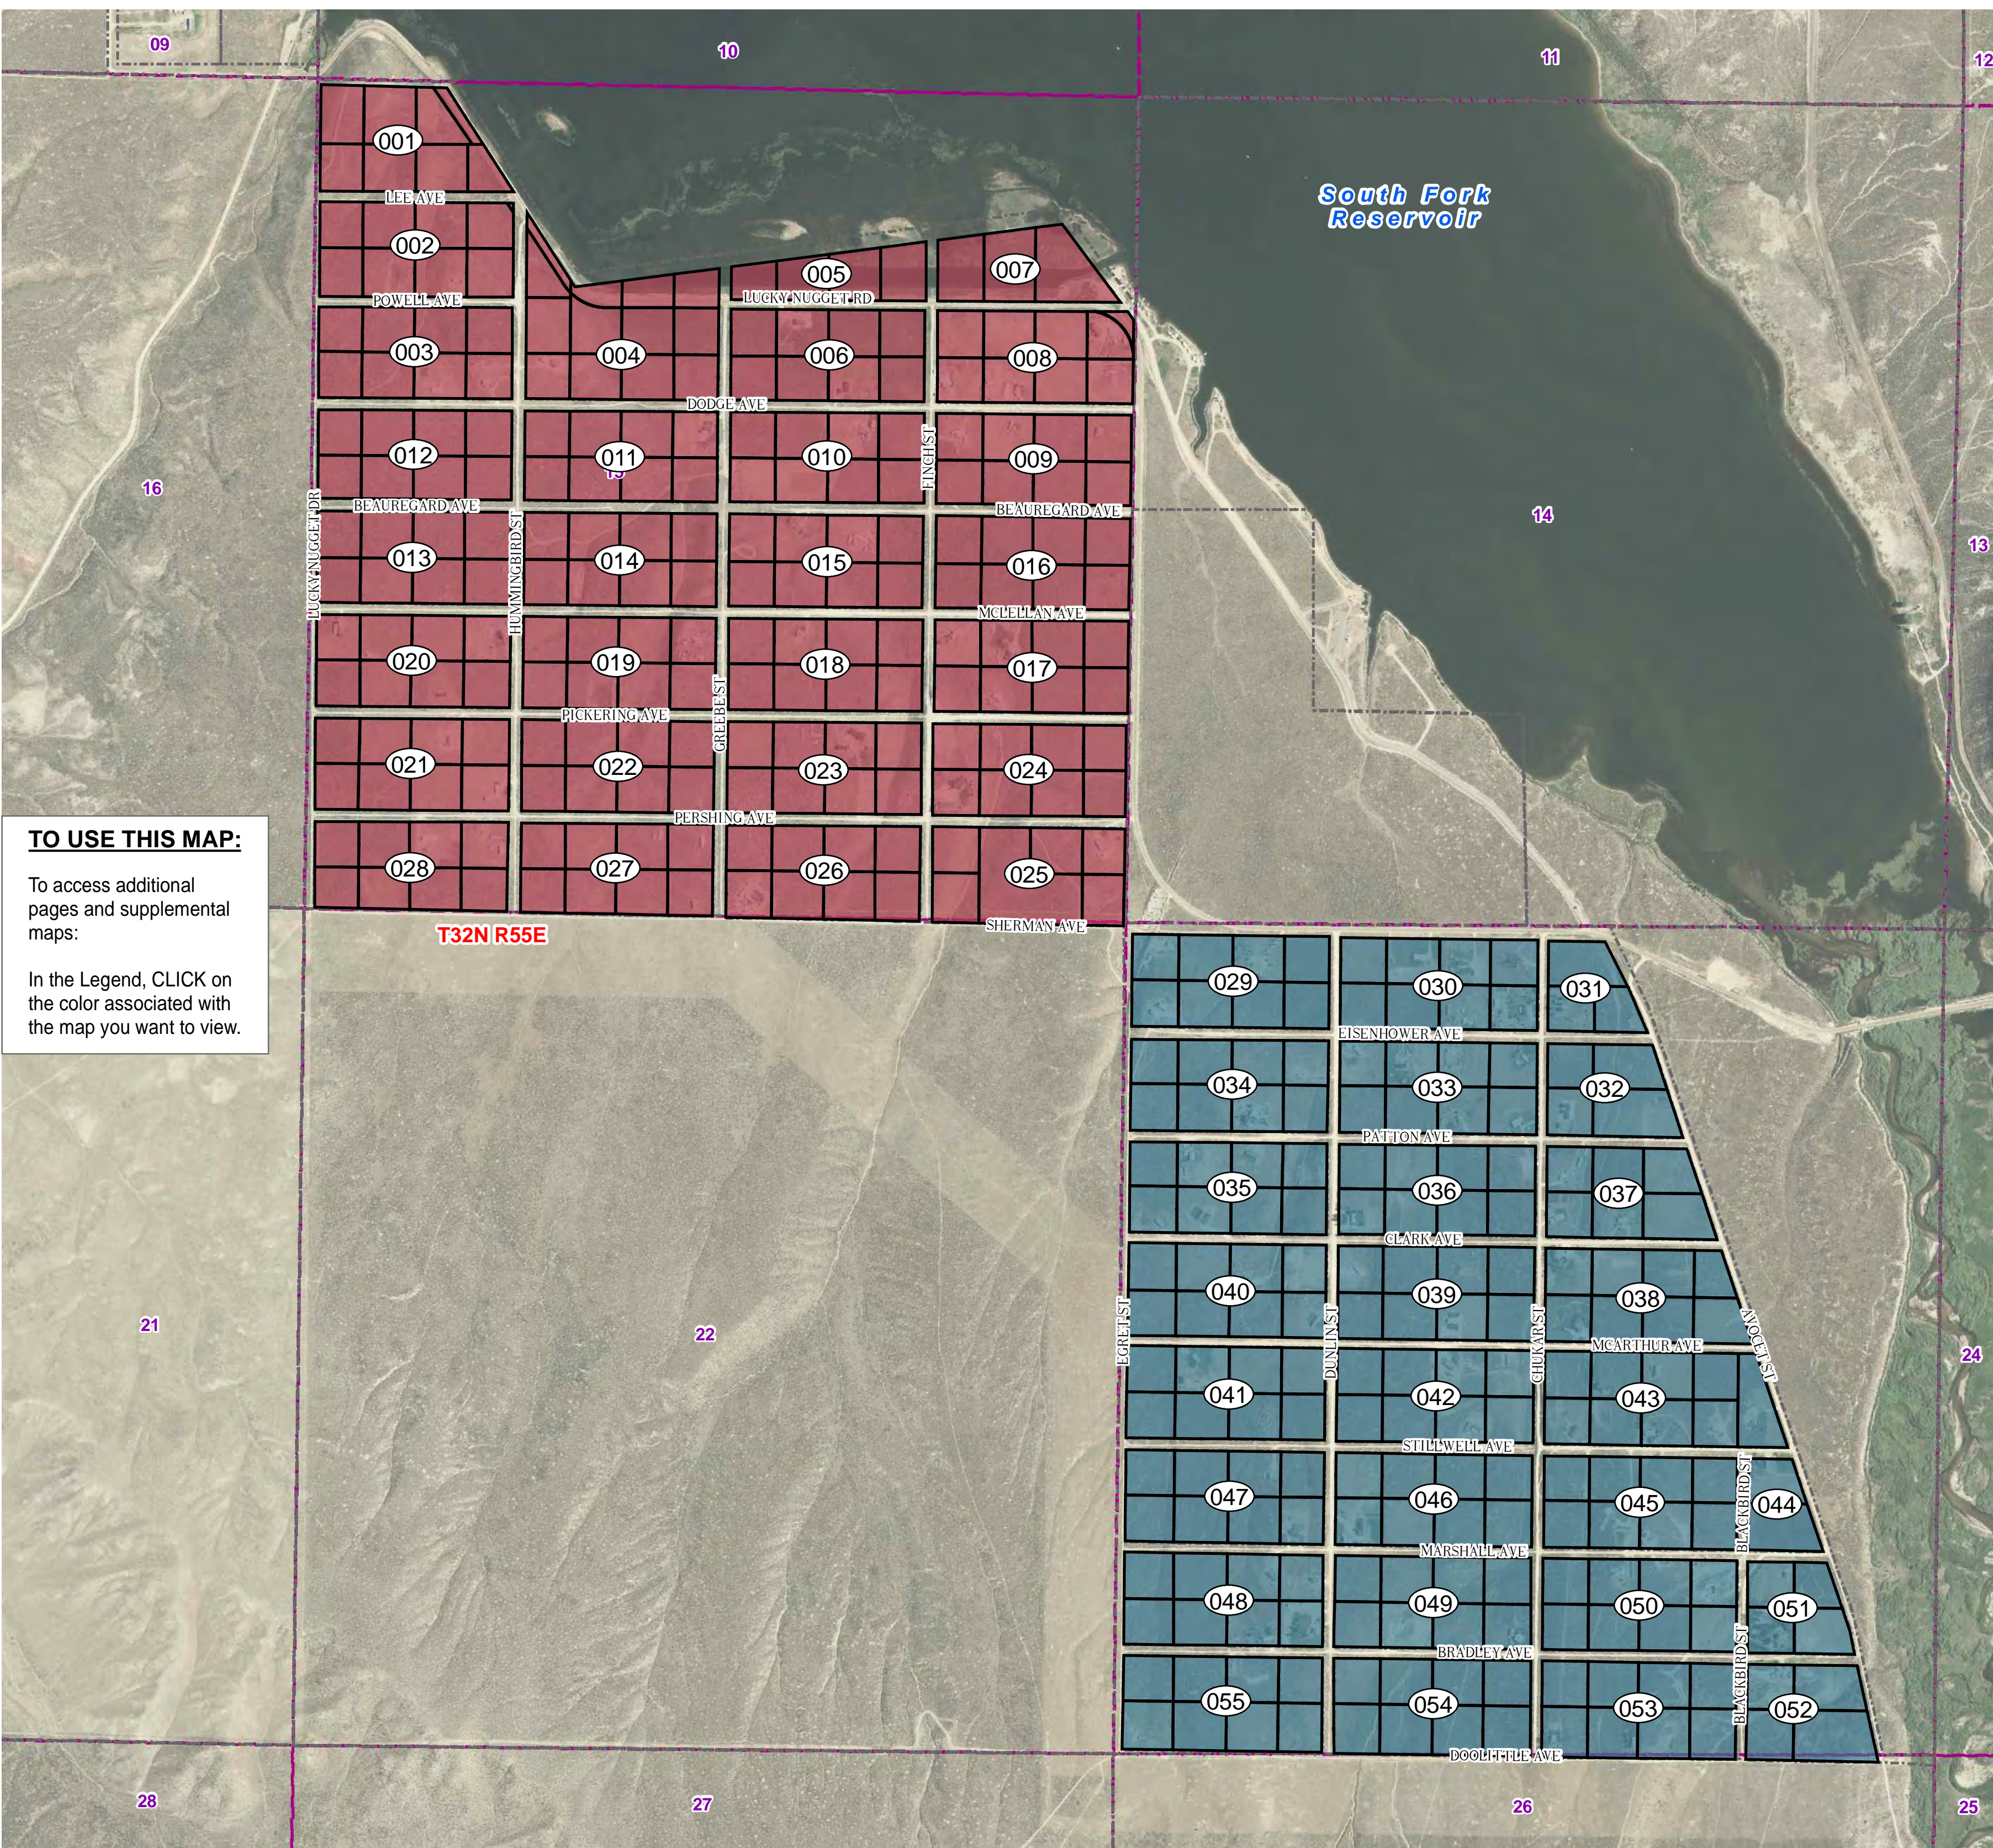

Lucky Nugget Ranches #1

Overview Map

Legend

Township/Range

Section

Plat 027-000

Page 1

Page 2

N

This map does NOT represent a survey. It is compiled from official records, including surveys and deeds. Recorded documents should be used for detailed legal information. Unless approved by Elko County Assessor, other uses are forbidden.

FOR ASSESSMENT USE ONLY

Background DRG was downloaded from the W. M. Keck Earth Sciences & Mining Research Information Center.

Last Update 07/30/13 JLS

TO USE THIS MAP:

To access additional pages and supplemental maps:

In the Legend, CLICK on the color associated with the map you want to view.