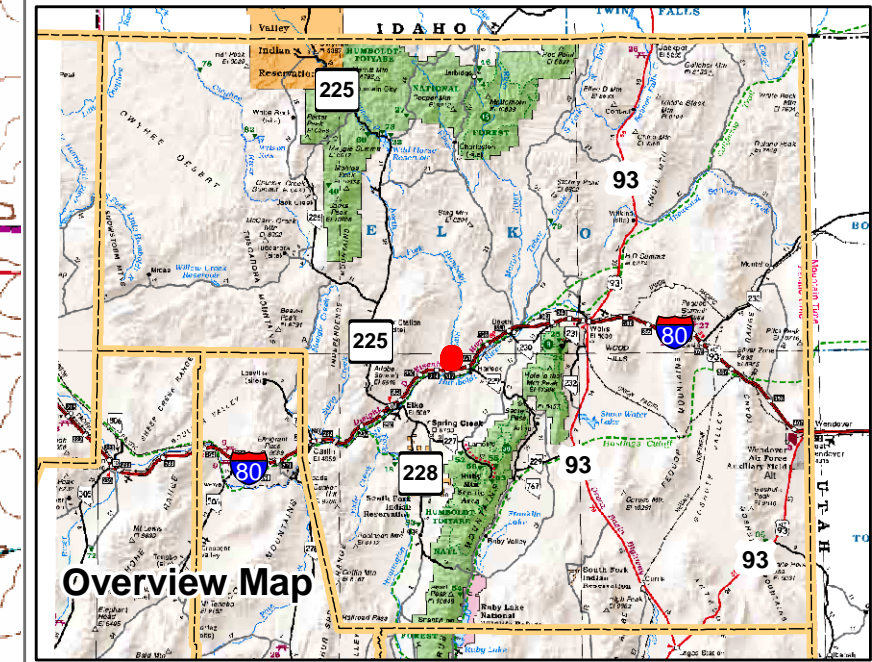

River Valley Ranches Unit 1 Index Map

TO USE THIS MAP:

Click an area in the River Valley Ranches Subdivision.

The appropriate Assessor Plat will be displayed.

- Legend**
- Public Land
 - Township/Range
 - Section
 - County Line
 - River Valley Ranches
 -
 -
 -
 -
 -

N

This map does NOT represent a survey. It is compiled from official records, including surveys and deeds. Recorded documents should be used for detailed legal information. Unless approved by Elko County Assessor, other uses are forbidden.