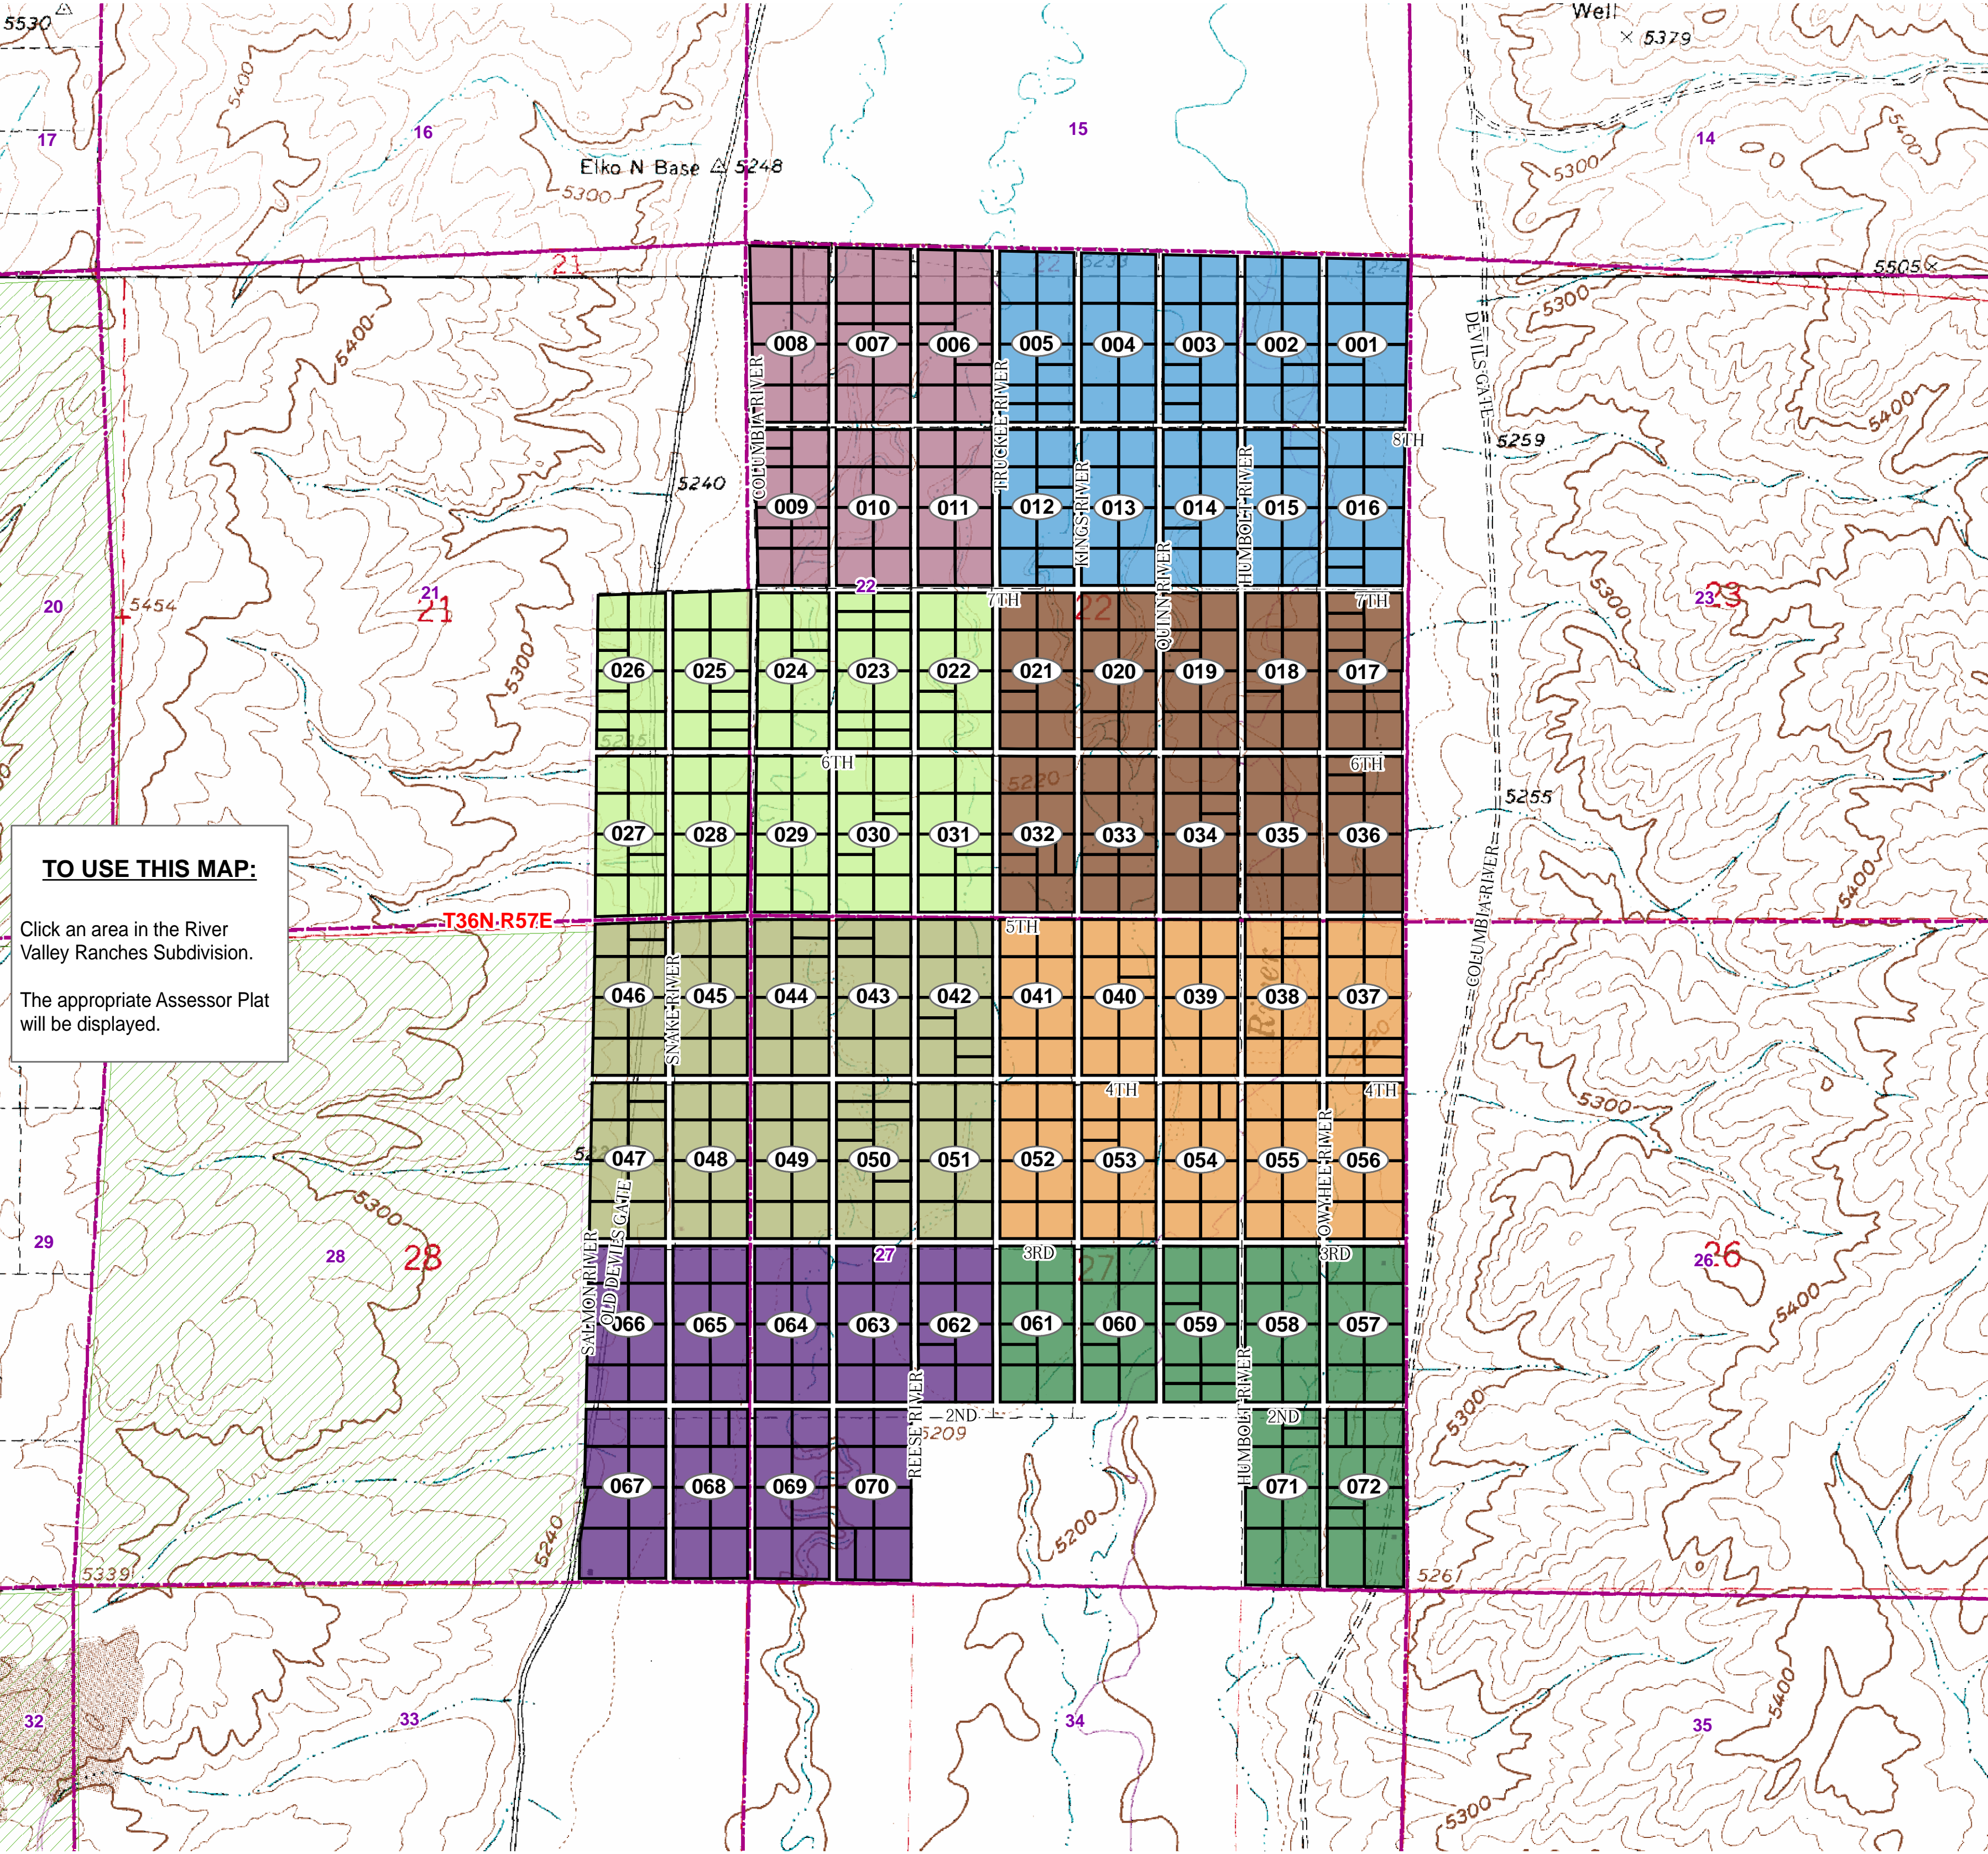

River Valley Ranches Unit 1 Index Map

TO USE THIS MAP:

Click an area in the River Valley Ranches Subdivision.

The appropriate Assessor Plat will be displayed.

- Legend**
- Public Land
 - Township/Range
 - Section
 - County Line
 - River Valley Ranches
 -
 -
 -
 -
 -

N

This map does NOT represent a survey. It is compiled from official records, including surveys and deeds. Recorded documents should be used for detailed legal information. Unless approved by Elko County Assessor, other uses are forbidden.

FOR ASSESSMENT USE ONLY

Background DRG was downloaded from the W. M. Keck Earth Sciences & Mining Research Information Center.
Last Update 02/08/08 JLS