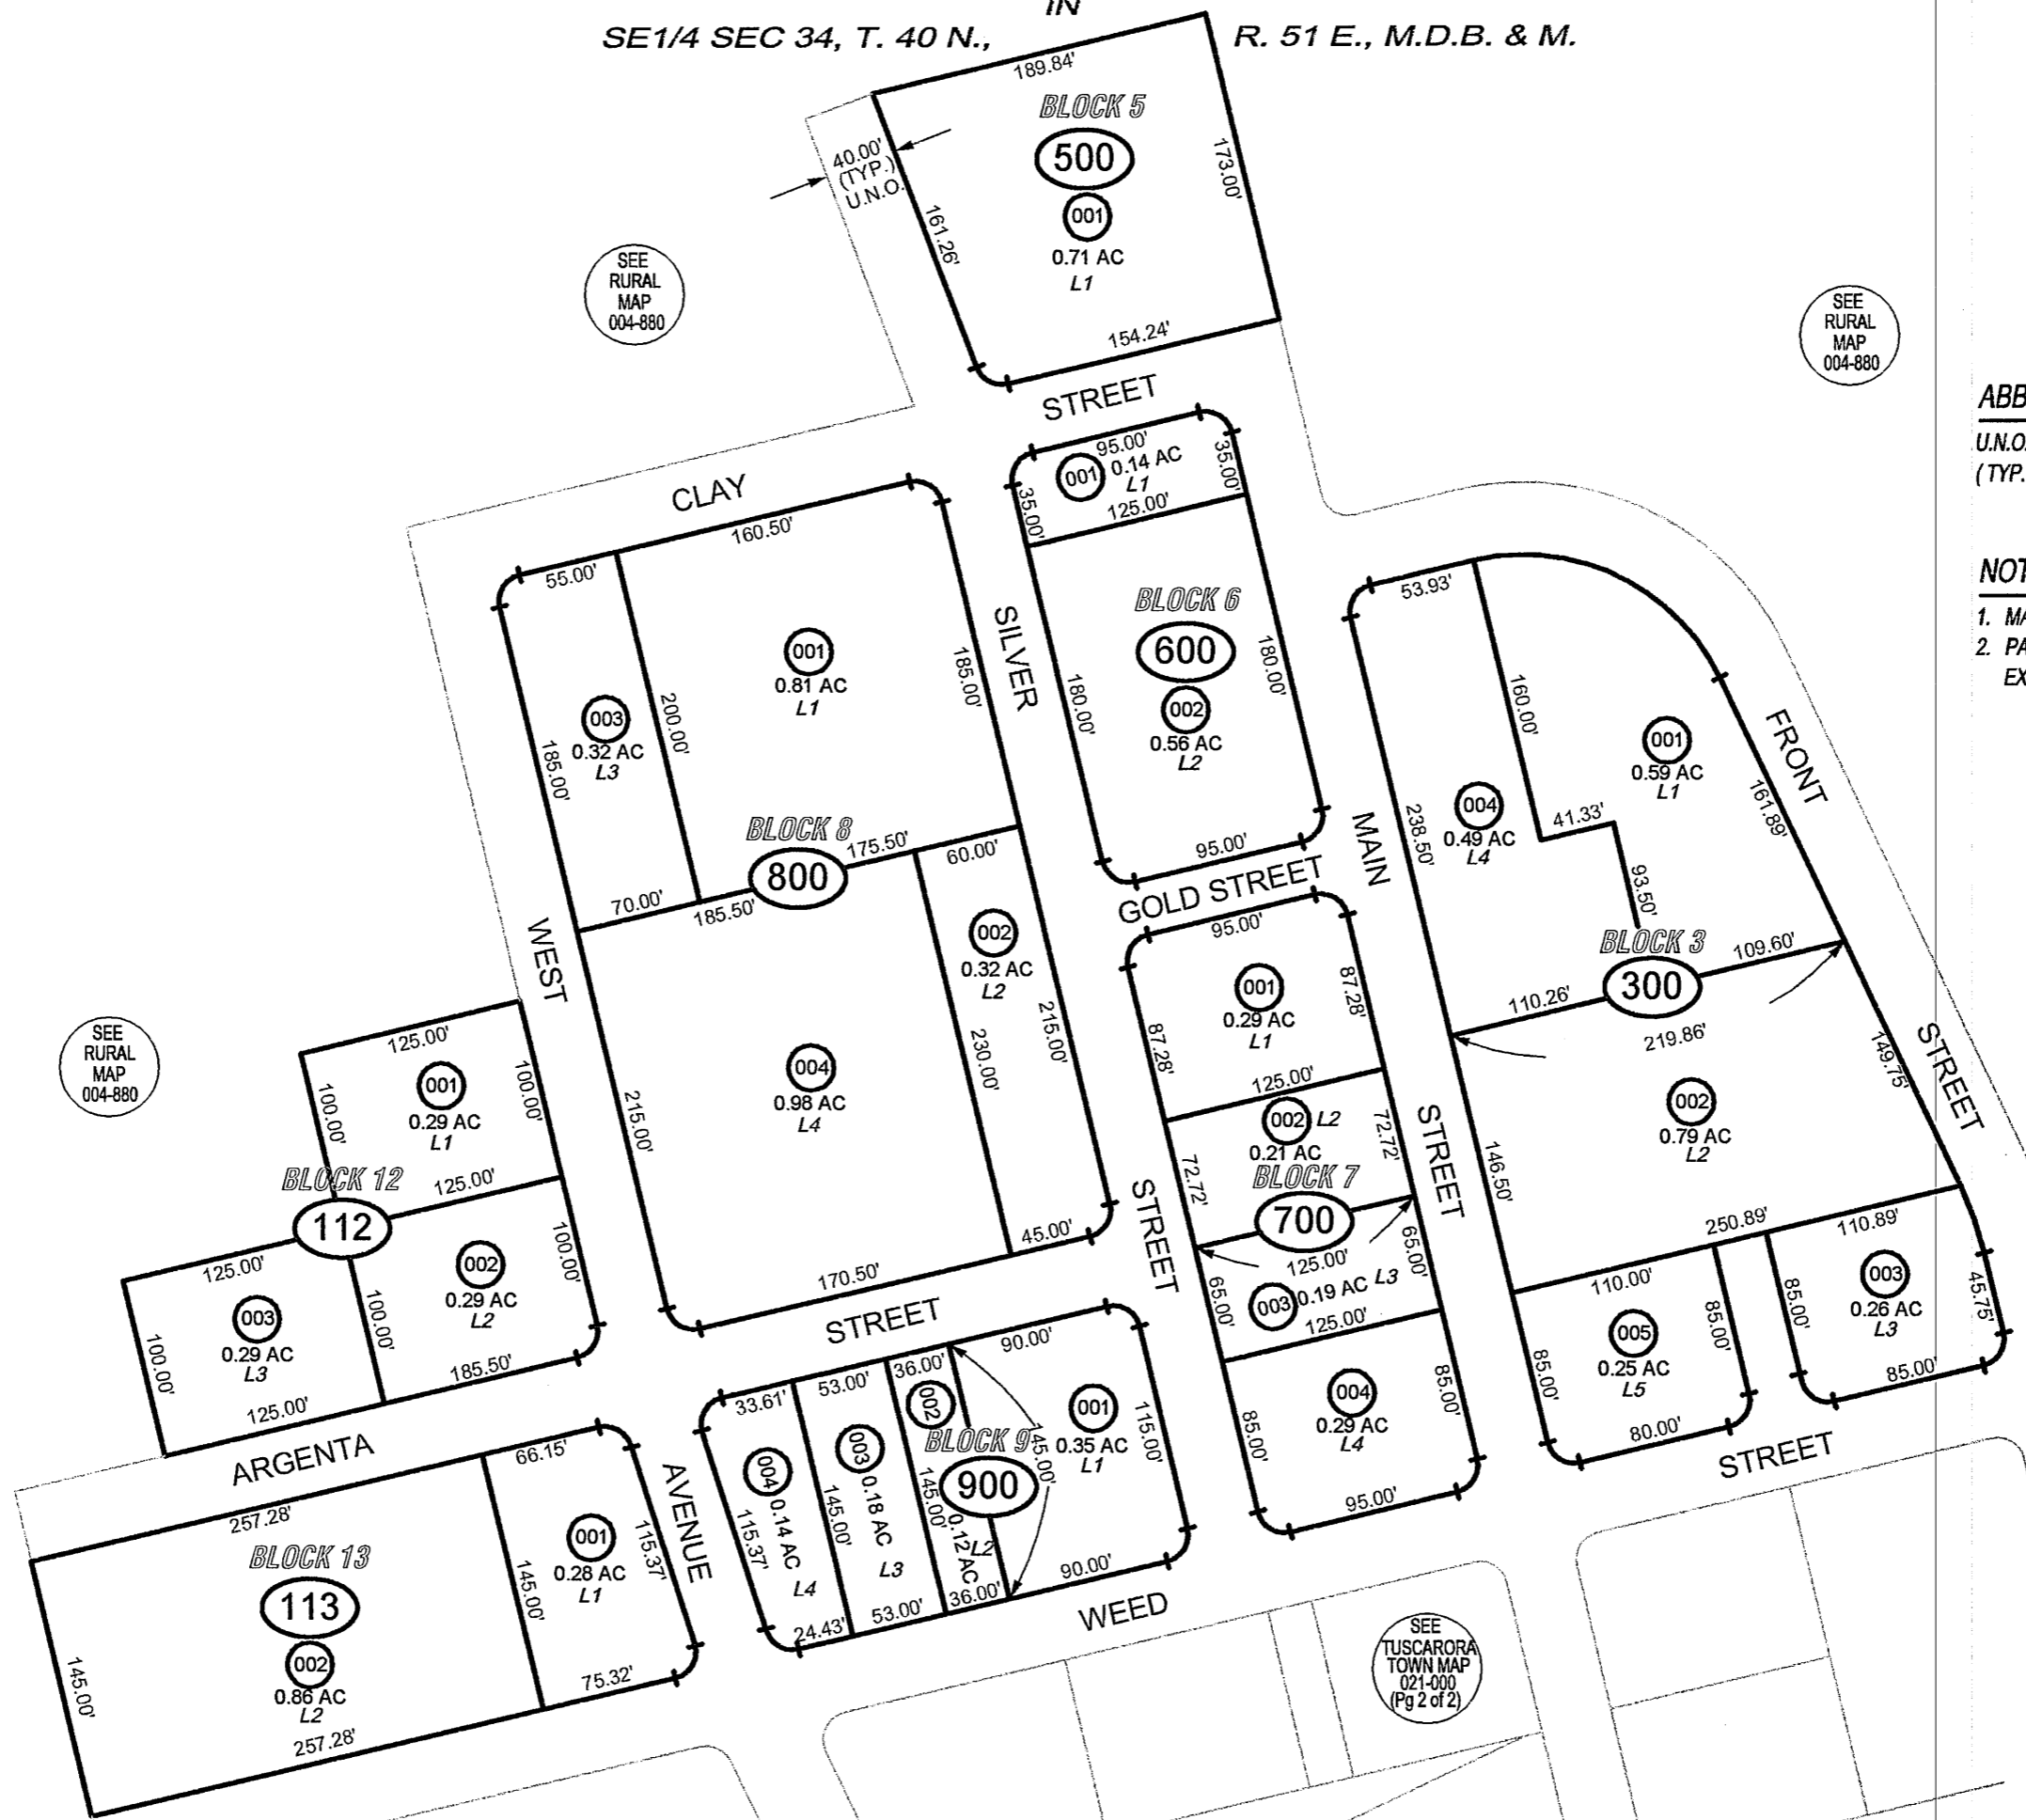

TOWN OF TUSCARORA

IN
SE 1/4 SEC 34, T. 40 N., R. 51 E., M.D.B. & M.

021-000

(Pg 1 of 2)

(This page includes blocks #'s
100, 300, 500, 600, 700, 800
900, 112, 113.)

SEE
RURAL
MAP
004-880

SEE
RURAL
MAP
004-880

SEE
RURAL
MAP
004-880

SEE
TUSCARORA
TOWN MAP
021-000
(Pg 2 of 2)

ABBREVIATIONS:

U.N.O. UNLESS NOTED OTHERWISE
(TYP.) TYPICAL

NOTES:

- MAP DRAWN FROM FILE #471740
- PARCEL NUMBERS ARE CREATED AS FOLLOWS
EXAMPLE APN: 021-300-001