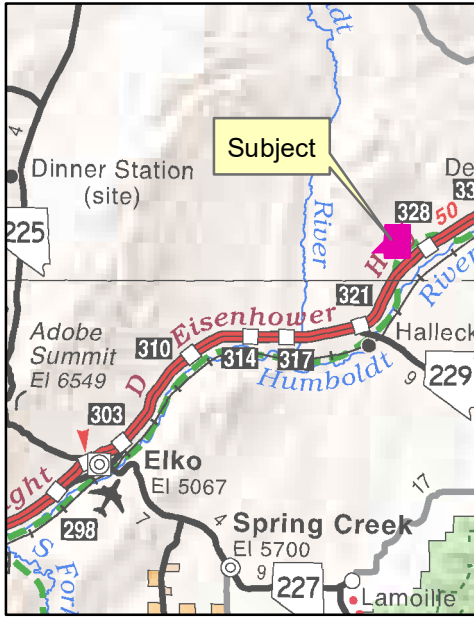

020-000

HUMBOLDT ACRES #3

HUMBOLDT ACRES #2

WEST 1/2
SEC. 03; T36N; R58E

Legend

- Subject Parcel
- Parcel
- Public Land

Reference Documents:
4560, 774321, 808274

For assessment use only, does not represent a survey, no liability for accuracy is assured. Other uses forbidden unless approved by Elko County Assessor.

Last Revised: 12/21/2022 APM
Image: 2019 NAIP Flyover