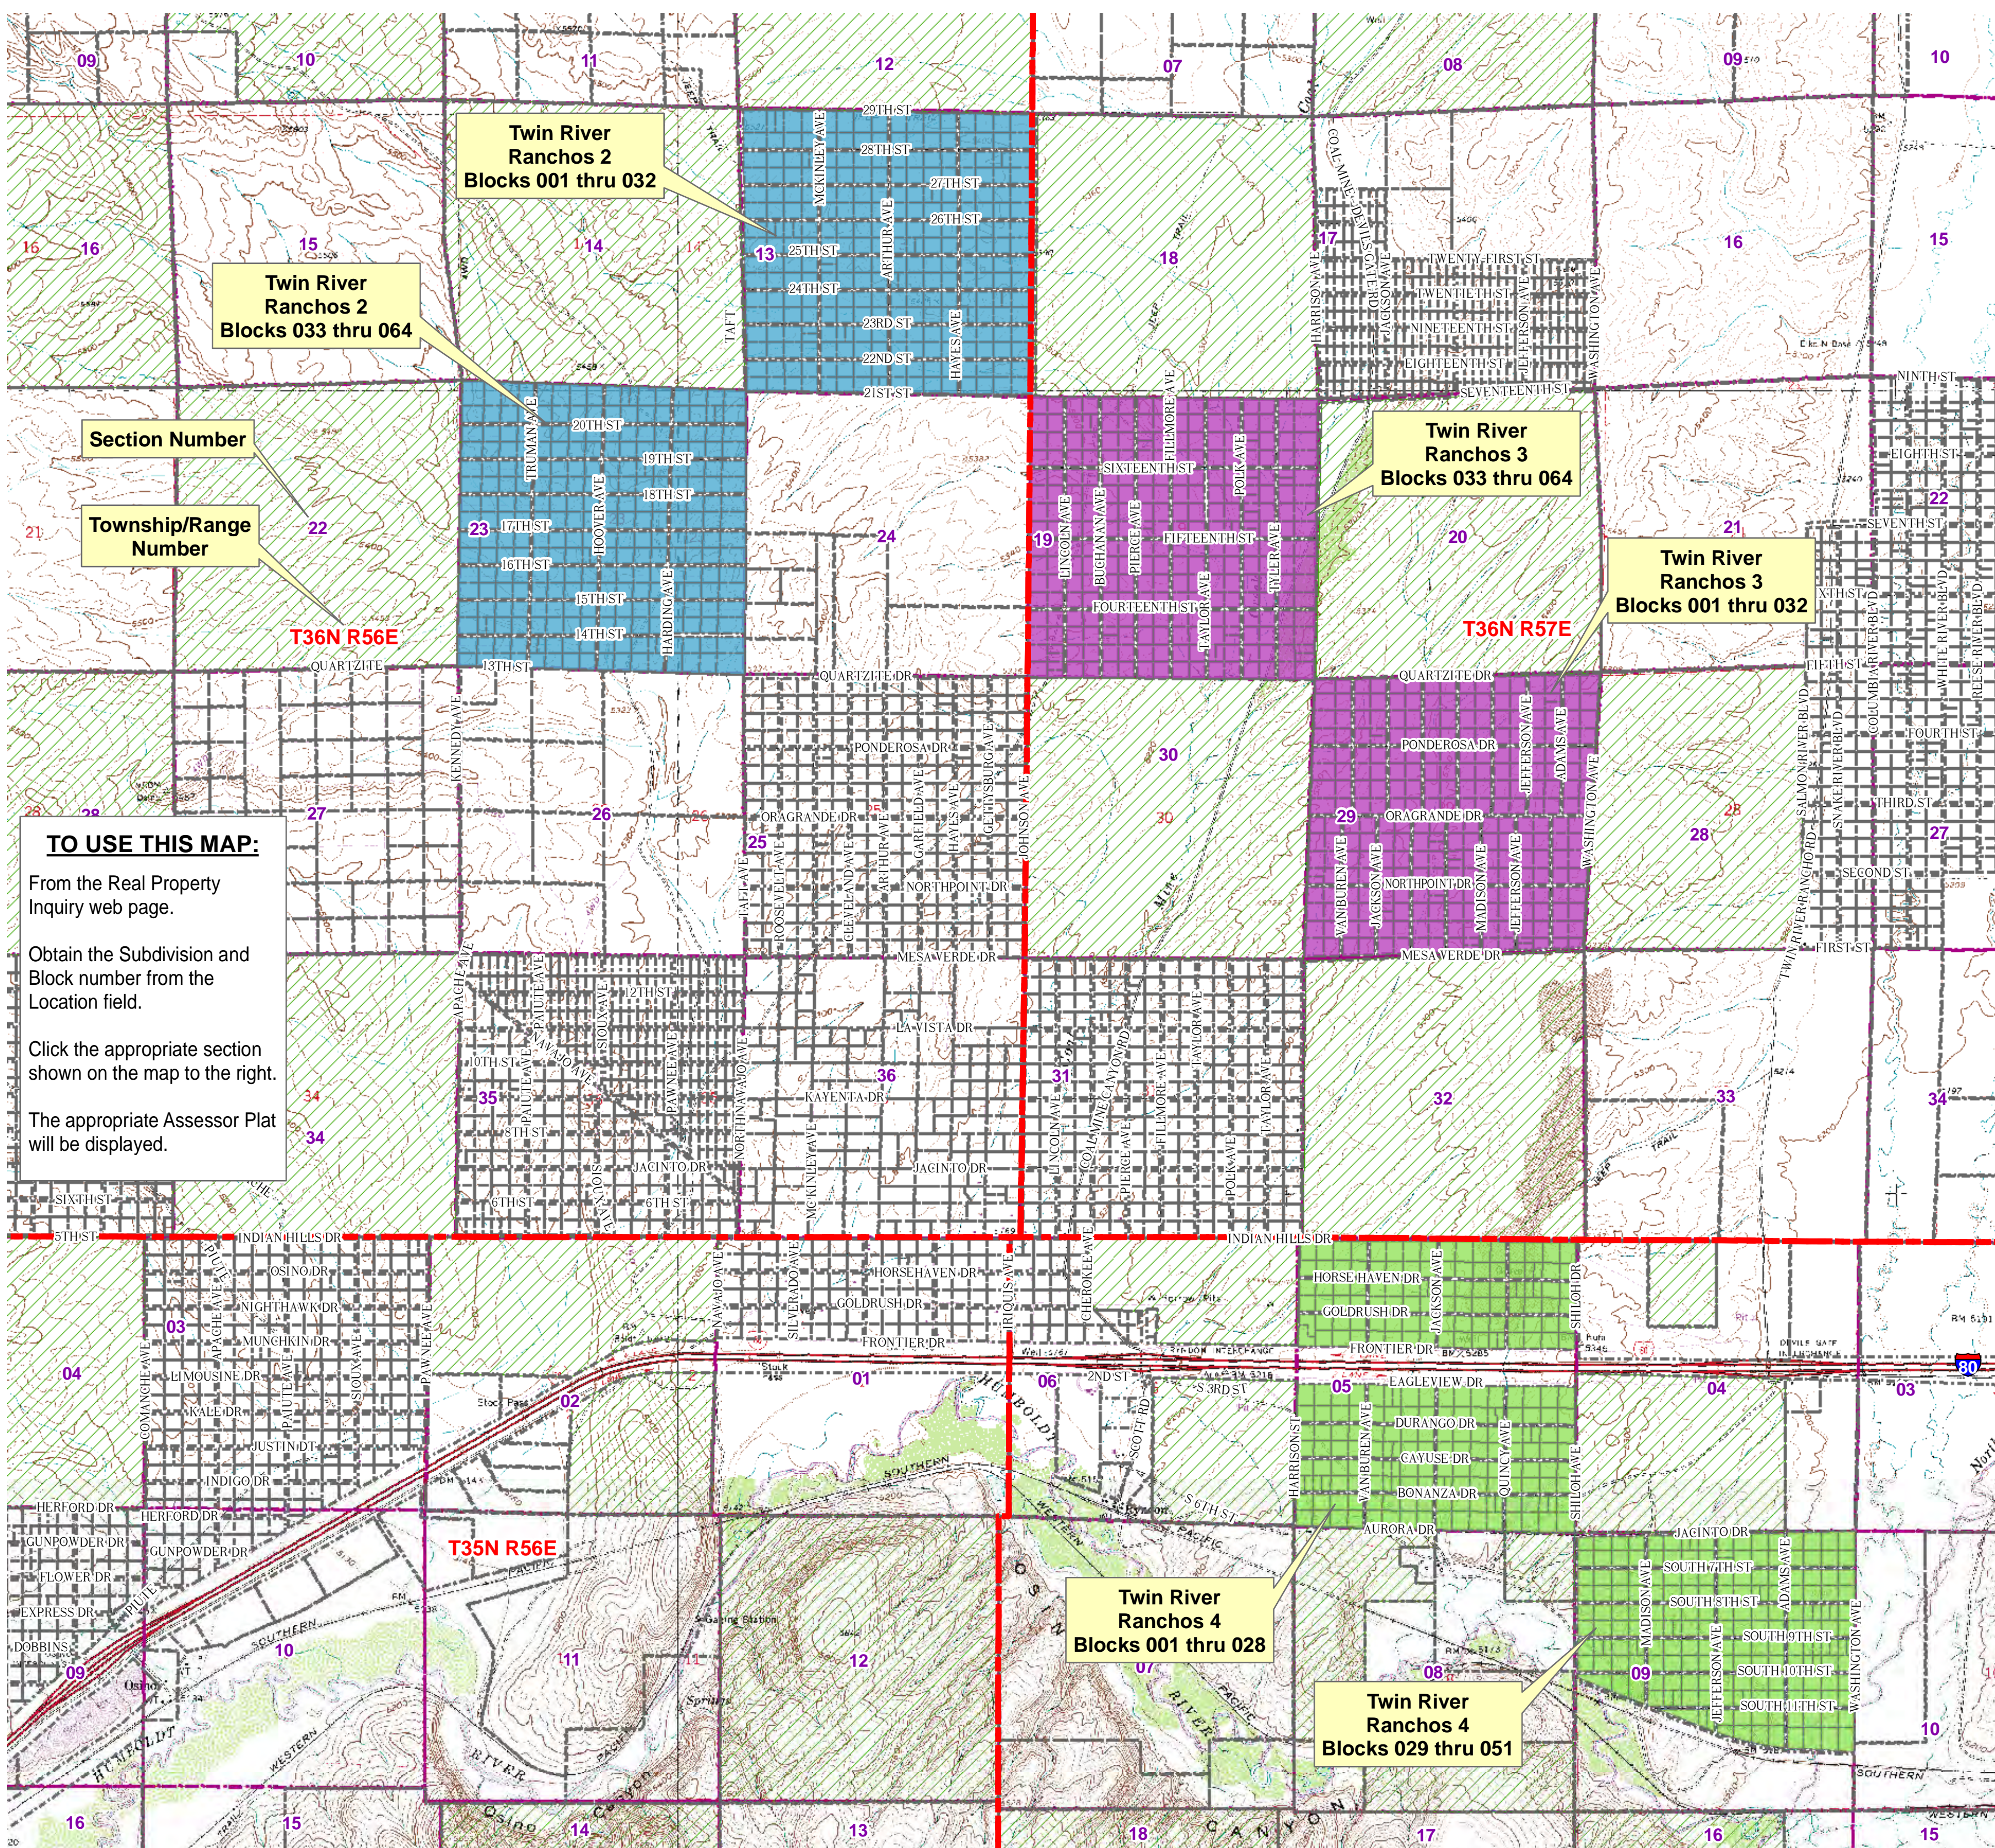

Twin River Ranchos 2, 3, 4

Index Map

Overview Map

Legend

- Public Land
- Unit #2
- Township/Range
- Unit #3
- Section
- Unit #4
- County Line

Twin River Ranchos

This map does NOT represent a survey. It is compiled from official records, including surveys and deeds. Recorded documents should be used for detailed legal information. Unless approved by Elko County Assessor, other uses are forbidden.

FOR ASSESSMENT USE ONLY

Background DRG was downloaded from the W. M. Keck Earth Sciences & Mining Research Information Center.

Last Update 06/04/10 JLS

**Twin River Ranchos 2
Blocks 001 thru 032**

**Twin River Ranchos 2
Blocks 033 thru 064**

**Twin River Ranchos 3
Blocks 033 thru 064**

**Twin River Ranchos 3
Blocks 001 thru 032**

**Twin River Ranchos 4
Blocks 001 thru 028**

**Twin River Ranchos 4
Blocks 029 thru 051**

Section Number

Township/Range Number

TO USE THIS MAP:

- From the Real Property Inquiry web page.
- Obtain the Subdivision and Block number from the Location field.
- Click the appropriate section shown on the map to the right.
- The appropriate Assessor Plat will be displayed.