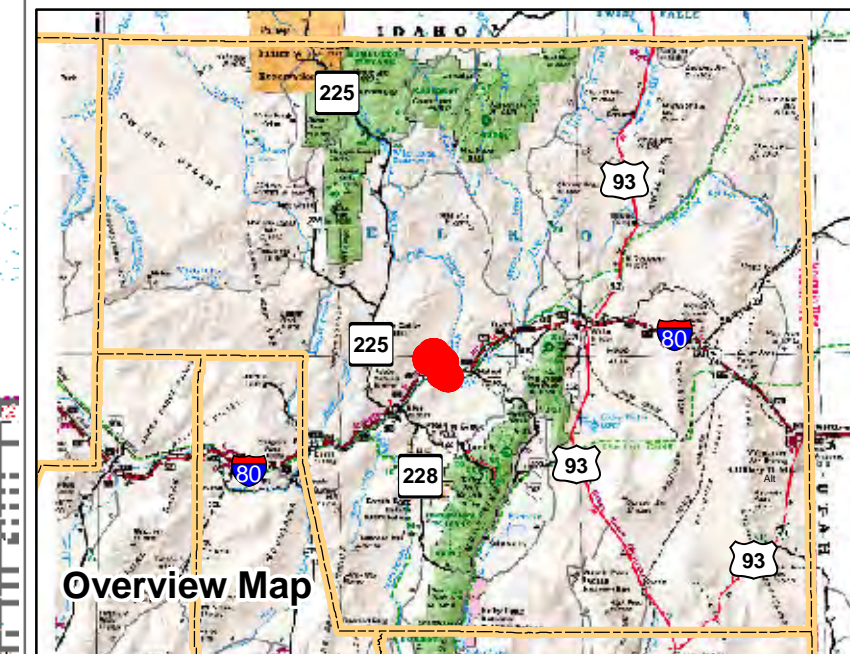

Twin River Ranchos 2, 3, 4

Index Map

Overview Map

Legend

- Public Land
- Unit #2
- Township/Range
- Unit #3
- Section
- Unit #4
- County Line

Twin River Ranchos

This map does NOT represent a survey. It is compiled from official records, including surveys and deeds. Recorded documents should be used for detailed legal information. Unless approved by Elko County Assessor, other uses are forbidden.

FOR ASSESSMENT USE ONLY

Background DRG was downloaded from the W. M. Keck Earth Sciences & Mining Research Information Center.

Last Update 06/04/10 JLS

**Twin River Ranchos 2
Blocks 001 thru 032**

**Twin River Ranchos 2
Blocks 033 thru 064**

**Twin River Ranchos 3
Blocks 033 thru 064**

**Twin River Ranchos 3
Blocks 001 thru 032**

**Twin River Ranchos 4
Blocks 001 thru 028**

**Twin River Ranchos 4
Blocks 029 thru 051**

Section Number

Township/Range Number

TO USE THIS MAP:

- From the Real Property Inquiry web page.
- Obtain the Subdivision and Block number from the Location field.
- Click the appropriate section shown on the map to the right.
- The appropriate Assessor Plat will be displayed.