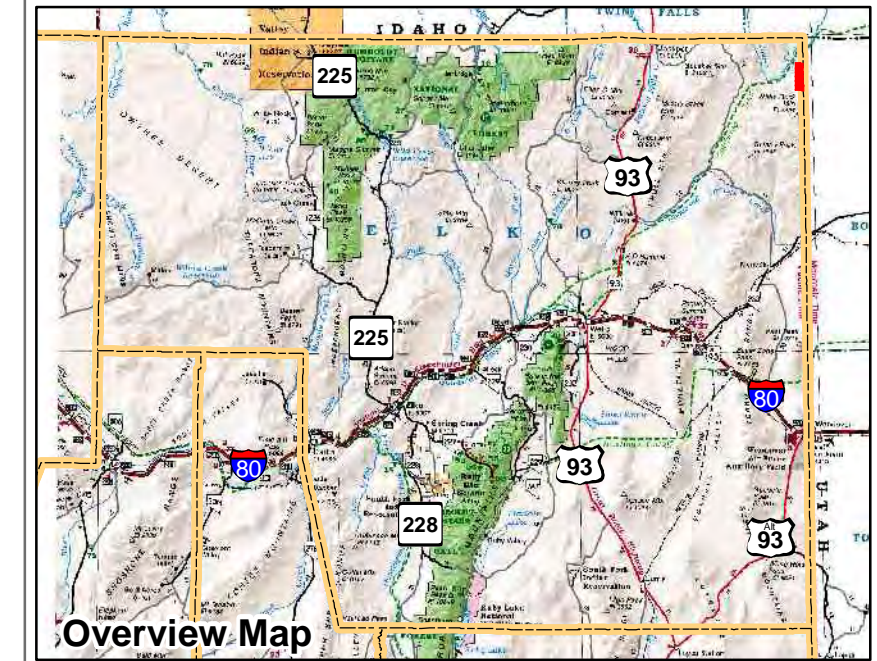

010-870
Township 46N Range 70E
of the Mount Diablo Meridian, Nevada

Legend

- Subject Parcel
- Parcel
- Public Land
- Lot
- Section
- Township/Range
- County Line

This map does NOT represent a survey. It is compiled from official records, including surveys and deeds. Recorded documents should be used for detailed legal information. Unless approved by Elko County Assessor, other uses are forbidden.