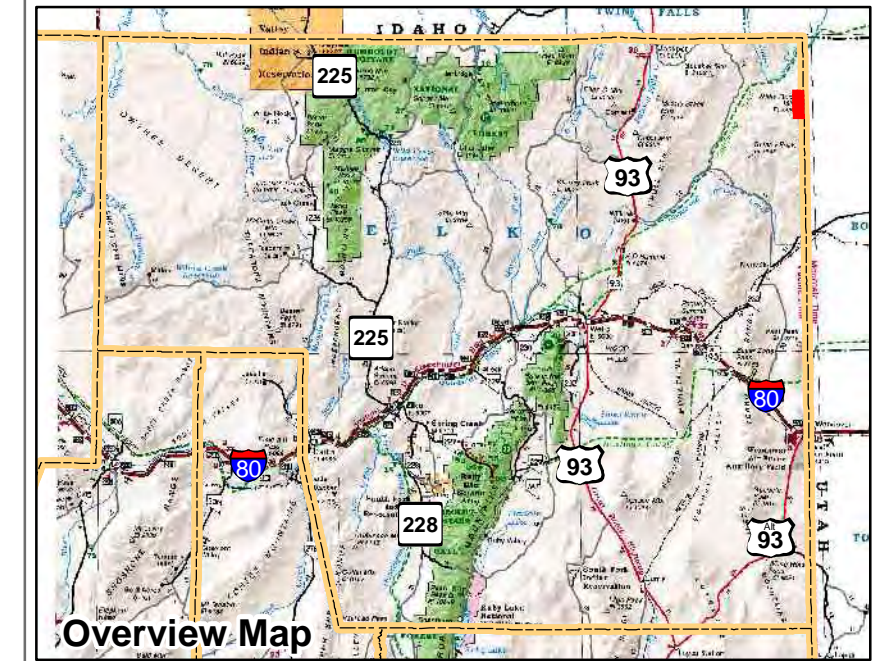

010-860
Township 45N Range 70E
of the Mount Diablo Meridian, Nevada

Legend

- Subject Parcel
- Parcel
- Public Land
- Lot
- Section
- Township/Range
- County Line

This map does NOT represent a survey. It is compiled from official records, including surveys and deeds. Recorded documents should be used for detailed legal information. Unless approved by Elko County Assessor, other uses are forbidden.