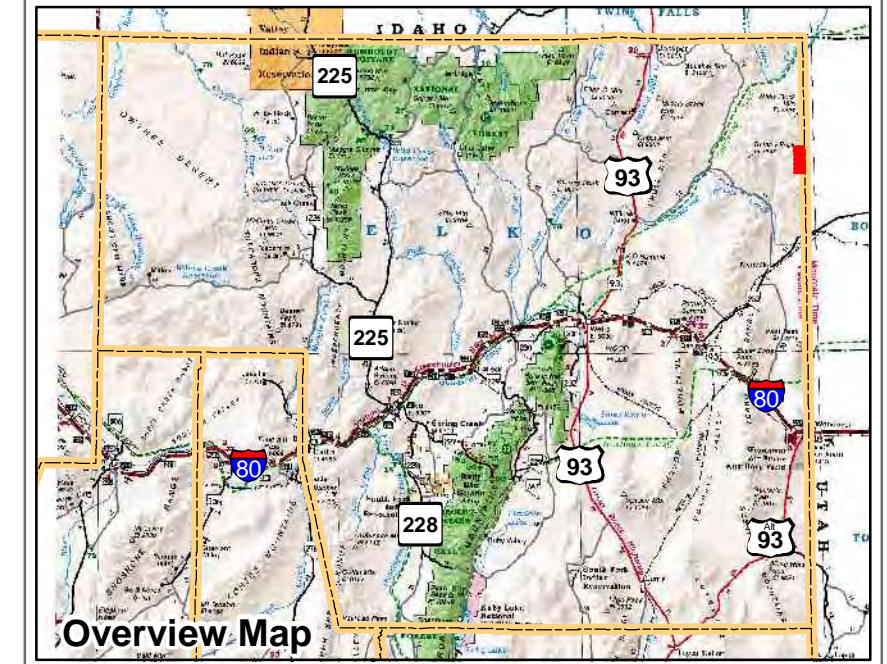

010-840
Township 43N Range 70E
of the Mount Diablo Meridian, Nevada

Legend

- Subject Parcel
- Parcel
- Public Land
- Lot
- Section
- Township/Range
- County Line

This map does NOT represent a survey. It is compiled from official records, including surveys and deeds. Recorded documents should be used for detailed legal information. Unless approved by Elko County Assessor, other uses are forbidden.