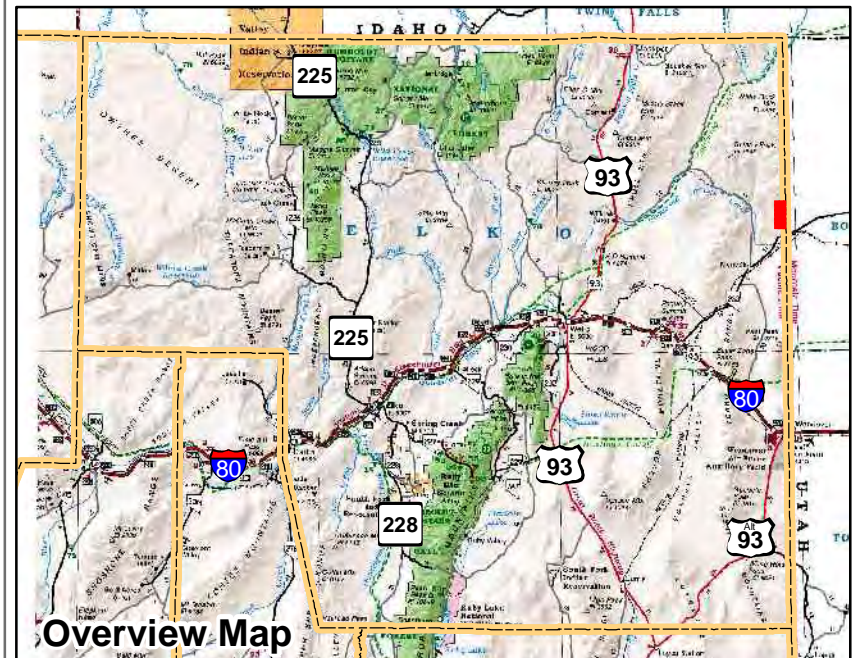

010-820
Township 41N Range 70E
of the Mount Diablo Meridian, Nevada

- Legend**
- Subject Parcel
 - Parcel
 - Public Land
 - Lot
 - Section
 - Township/Range
 - County Line

This map does NOT represent a survey. It is compiled from official records, including surveys and deeds. Recorded documents should be used for detailed legal information. Unless approved by Elko County Assessor, other uses are forbidden.