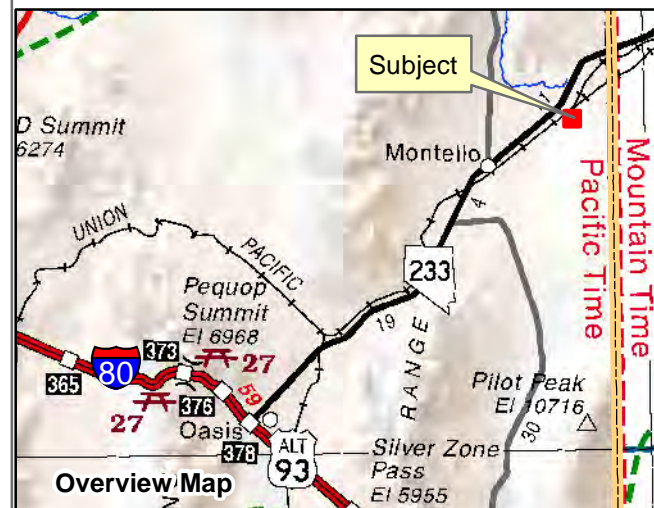

010-81H
Gamble District
Township 40N Range 70E Section 31
of the Mount Diablo Meridian, Nevada

- Legend**
- Parcel
 - Lot
 - Road
 - Public Land
 - Section
 - Township/Range
 - County Line

Reference Documents:
 Map#

This map does NOT represent a survey. It is compiled from official records, including surveys and deeds. Recorded documents should be used for detailed legal information. Unless approved by Elko County Assessor, other uses are forbidden.

FOR ASSESSMENT USE ONLY

Latitude and Longitude are approximate.

Product of GIS
 Last Update 11/06/2020 JLS