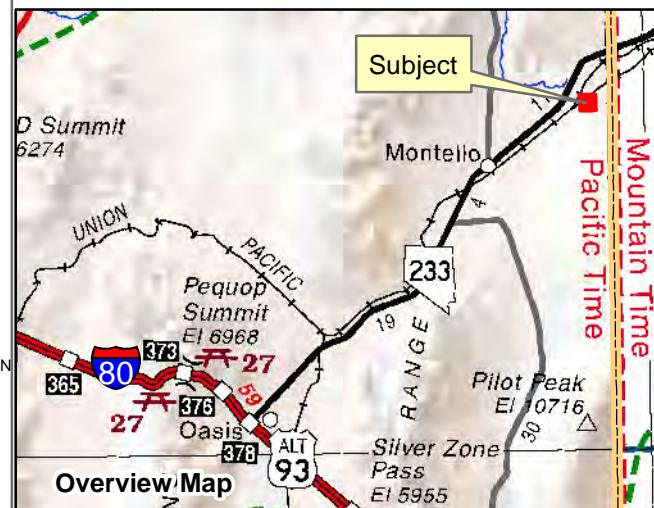

010-81F

Gamble District

Township 40N Range 70E Section 29 of the Mount Diablo Meridian, Nevada

- #### Legend
- Parcel
 - Lot
 - Road
 - Public Land
 - Section
 - Township/Range
 - County Line

Reference Documents:
Map#

This map does NOT represent a survey. It is compiled from official records, including surveys and deeds. Recorded documents should be used for detailed legal information. Unless approved by Elko County Assessor, other uses are forbidden.

FOR ASSESSMENT USE ONLY

Latitude and Longitude are approximate.

Product of GIS
Last Update 11/06/2020 JLS