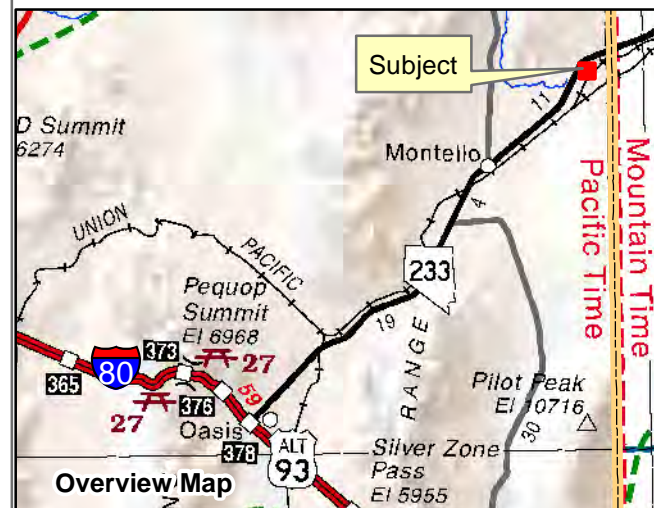

010-81C
Gamble District
Township 40N Range 70E Section 17
of the Mount Diablo Meridian, Nevada

- Legend**
- Subject Parcel
 - Parcel
 - Lot
 - Road
 - Public Land
 - Section
 - Township/Range
 - County Line

FOR ASSESSMENT USE ONLY

Latitude and Longitude are approximate.

Product of GIS
 Last Update 11/05/2020 JLS