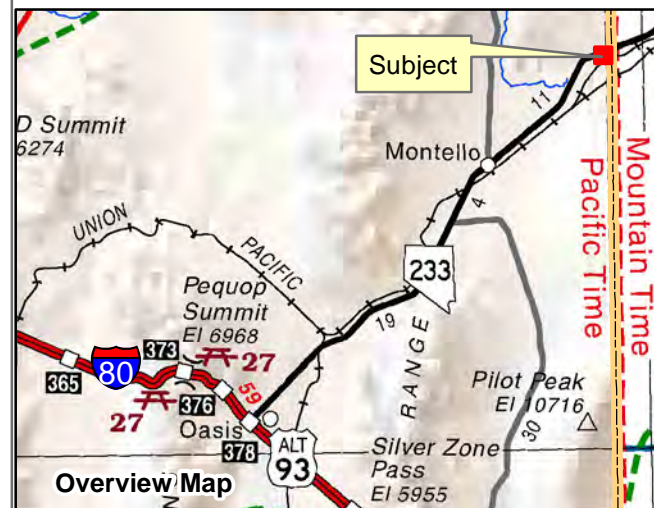

**010-81B**  
**Gamble District**  
**Township 40N Range 70E Section 09**  
**of the Mount Diablo Meridian, Nevada**

- Legend**
- Subject Parcel
  - Parcel
  - Lot
  - Road
  - Public Land
  - Section
  - Township/Range
  - County Line

**FOR ASSESSMENT USE ONLY**

Latitude and Longitude are approximate.

Product of GIS  
 Last Update 10/01/2020 JLS