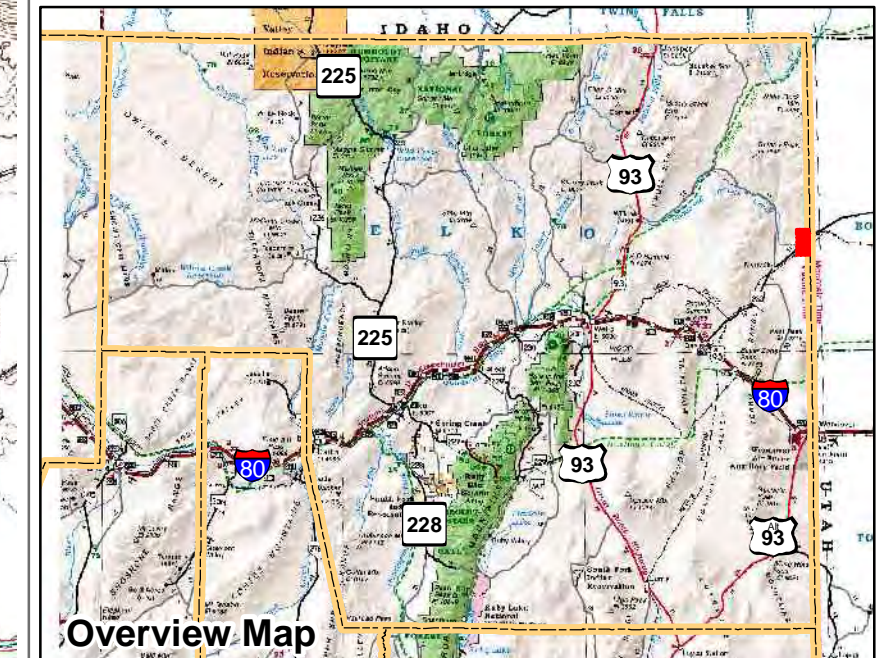

010-810
Township 40N Range 70E
of the Mount Diablo Meridian, Nevada

Legend

- Subject Parcel
- Parcel
- Public Land
- Lot
- Section
- Township/Range
- County Line
- Railroad

This map does NOT represent a survey. It is compiled from official records, including surveys and deeds. Recorded documents should be used for detailed legal information. Unless approved by Elko County Assessor, other uses are forbidden.