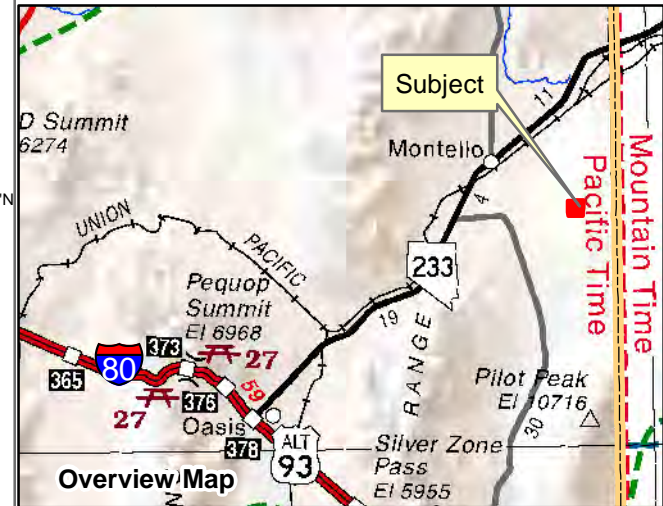

**010-80H**  
**Gamble District**  
**Section 31 Township 39N Range 70E**  
**of the Mount Diablo Meridian, Nevada**

**Legend**

- Subject Parcel
- Parcel
- Public Land
- Lot
- Section
- Township/Range
- County Line

**FOR ASSESSMENT USE ONLY**

Latitude and Longitude are approximate.

Product of GIS  
 Last Update 04/06/2018 JLS