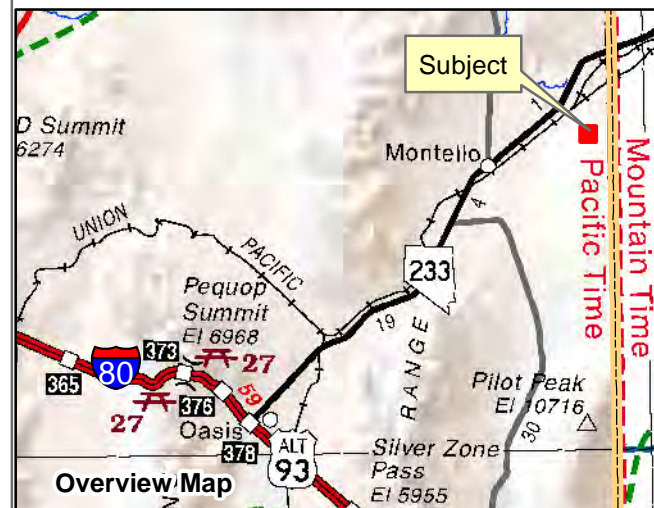

010-80A
Gamble District
Section 5 Township 39N Range 70E
of the Mount Diablo Meridian, Nevada

- Legend**
- Subject Parcel
 - Parcel
 - Public Land
 - Lot
 - Section
 - Township/Range

Reference Documents:
 Map#

This map does NOT represent a survey. It is compiled from official records, including surveys and deeds. Recorded documents should be used for detailed legal information. Unless approved by Elko County Assessor, other uses are forbidden.