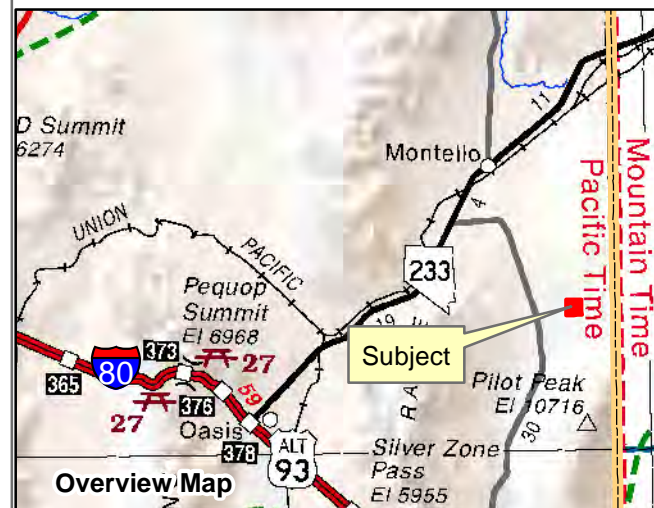

**010-79G**  
**Gamble District**  
**Township 38N Range 70E Section 31**  
**of the Mount Diablo Meridian, Nevada**

- Legend**
- Subject Parcel
  - Parcel
  - Lot
  - Railroad
  - Section
  - Township/Range

Reference Documents:

This map does NOT represent a survey. It is compiled from official records, including surveys and deeds. Recorded documents should be used for detailed legal information. Unless approved by Elko County Assessor, other uses are forbidden.

**FOR ASSESSMENT USE ONLY**

Background image - 2019 NAIP flyover downloaded from the W. M. Keck Earth Sciences & Mining Research Information Center.  
 Product of GIS  
 Last Update 11/09/2020 JLS