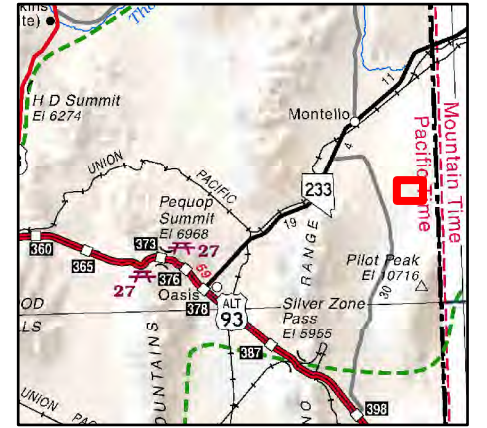

# 010-79F

Gamble District  
Township 38N Range 70E Section 29  
of the Mount Diablo Meridian, Nevada

## Legend

- Subject Parcel
- Parcel
- Public Land
- Section

Reference Documents:  
Map # 816755

This map does NOT represent a survey. It is compiled from official records, including surveys and deeds. Recorded documents should be used for detailed legal information. Unless approved by Elko County Assessor, other uses are forbidden.