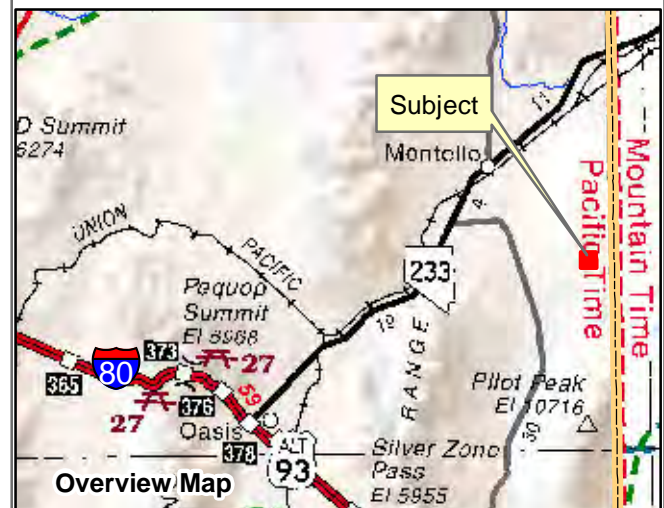

010-79D
Gamble District
Section 17 Township 38N Range 70E
of the Mount Diablo Meridian, Nevada

- Legend**
- Subject Parcel
 - Parcel
 - Lot
 - Public Land
 - Railroad
 - Section
 - Township/Range

Reference Documents:

This map does NOT represent a survey. It is compiled from official records, including surveys and deeds. Recorded documents should be used for detailed legal information. Unless approved by Elko County Assessor, other uses are forbidden.