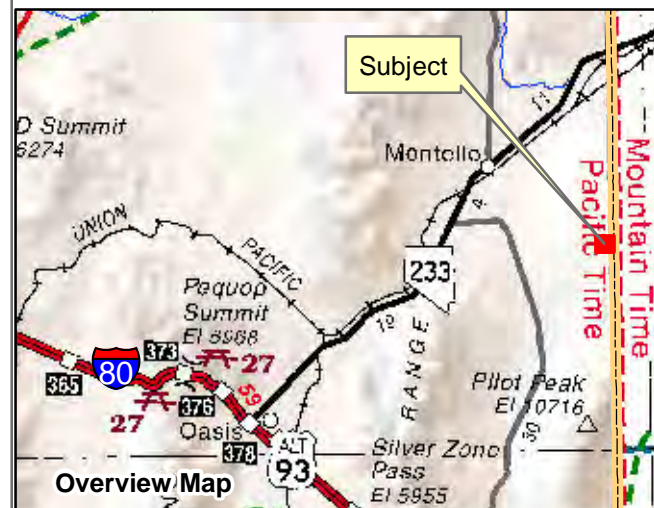

010-79C
Gamble District
Section 9 Township 38N Range 70E
of the Mount Diablo Meridian, Nevada

- Legend**
- Subject Parcel
 - Parcel
 - Lot
 - Public Land
 - Railroad
 - Section
 - Township/Range

Reference Documents:

This map does NOT represent a survey. It is compiled from official records, including surveys and deeds. Recorded documents should be used for detailed legal information. Unless approved by Elko County Assessor, other uses are forbidden.