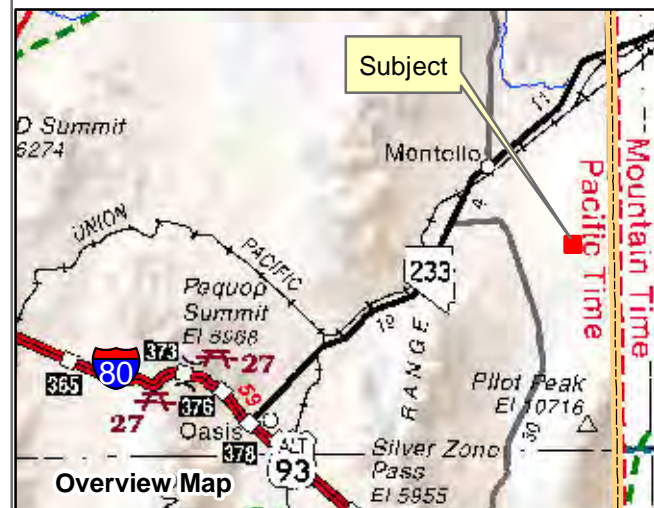

**010-79B**  
**Gamble District**  
**Section 7 Township 38N Range 70E**  
**of the Mount Diablo Meridian, Nevada**

- Legend**
- Subject Parcel
  - Parcel
  - Lot
  - Public Land
  - Railroad
  - Section
  - Township/Range

Reference Documents:

This map does NOT represent a survey. It is compiled from official records, including surveys and deeds. Recorded documents should be used for detailed legal information. Unless approved by Elko County Assessor, other uses are forbidden.