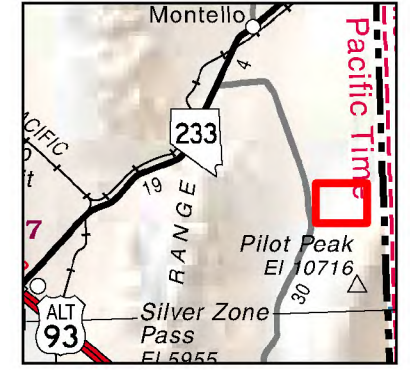

010-78B

Gamble District
Section 7 Township 37N Range 70E
of the Mount Diablo Meridian, Nevada

Legend

- Subject Parcel
- Parcel
- Lot
- Public Land
- Road
- Section
- Township/Range

Reference Documents:
ROS# 826262