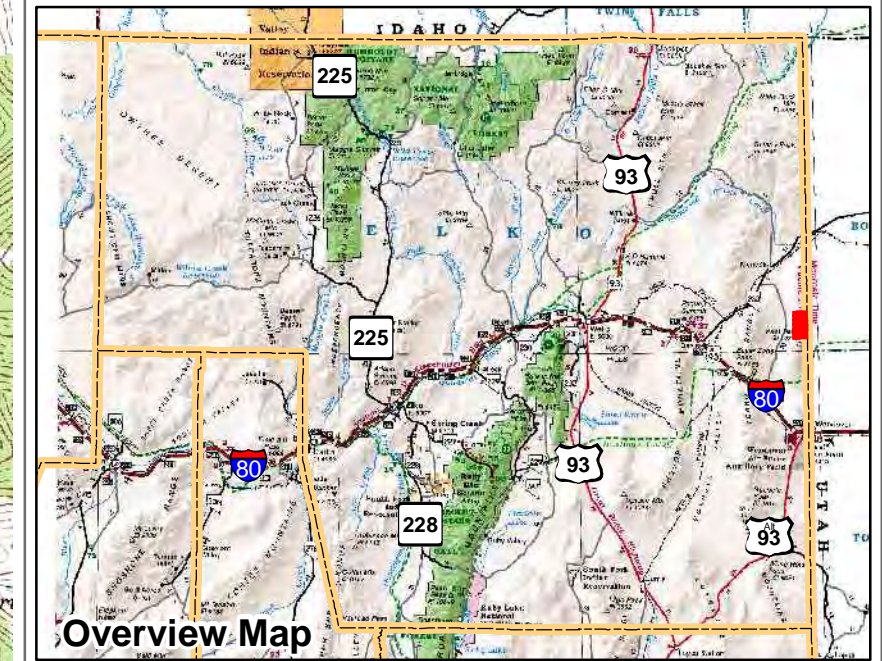

010-780
Township 37N Range 70E
of the Mount Diablo Meridian, Nevada

Legend

- Subject Parcel
- Parcel
- Public Land
- Lot
- Section
- Township/Range
- County Line

This map does NOT represent a survey. It is compiled from official records, including surveys and deeds. Recorded documents should be used for detailed legal information. Unless approved by Elko County Assessor, other uses are forbidden.