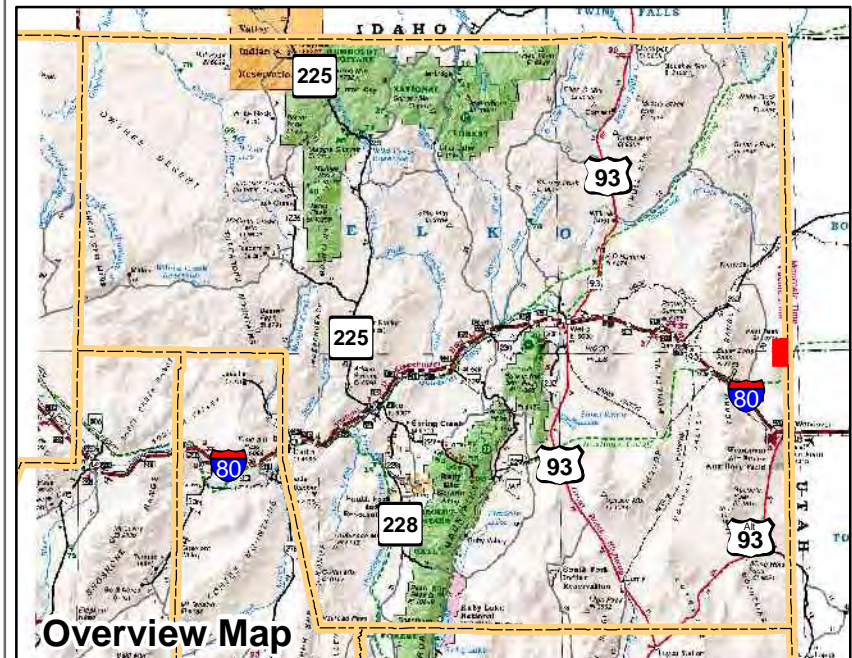

010-770
Township 36N Range 70E
of the Mount Diablo Meridian, Nevada

N

This map does NOT represent a survey. It is compiled from official records, including surveys and deeds. Recorded documents should be used for detailed legal information. Unless approved by Elko County Assessor, other uses are forbidden.