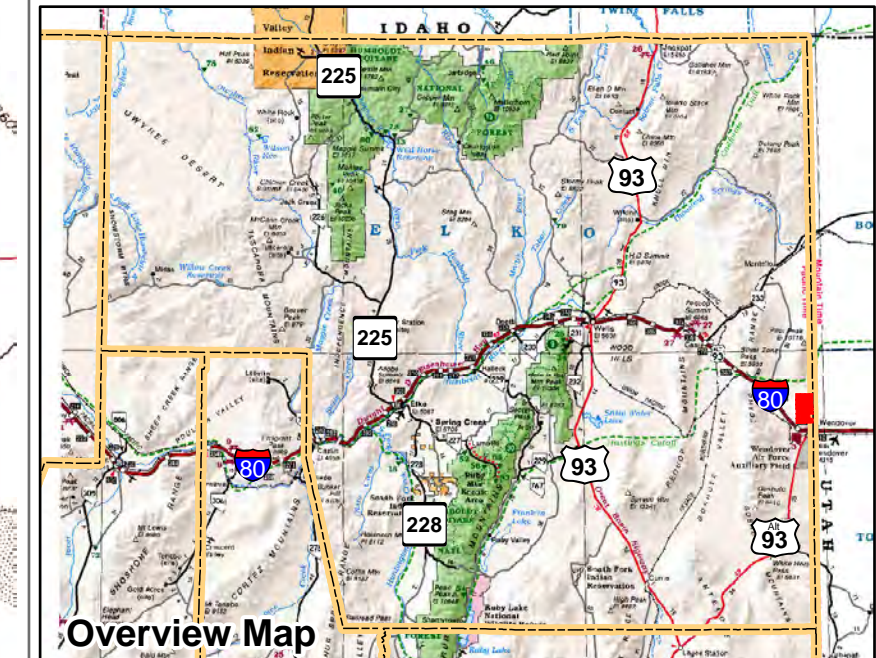

010-750
Township 34N Range 70E
of the Mount Diablo Meridian, Nevada
UNSURVEYED

- Legend**
- Subject Parcel
 - Parcel
 - Public Land
 - Lot
 - Section
 - Township/Range
 - County Line

This map does NOT represent a survey. It is compiled from official records, including surveys and deeds. Recorded documents should be used for detailed legal information. Unless approved by Elko County Assessor, other uses are forbidden.