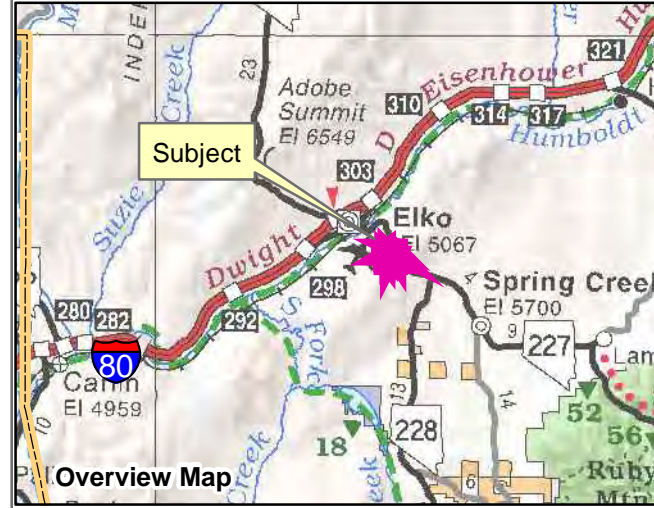

**010-74A**  
**West Wendover**  
**The Villas - Phase 1 & 2**  
 Township 33 N, Range 70 E  
 of the Mount Diablo Meridian, Nevada

- Legend**
- Subject Parcel
  - Parcel

Reference Documents:  
 Map # 352479, 351027

LATITUDE AND LONGITUDE ARE APPROXIMATE

This map does NOT represent a survey. It is compiled from official records, including surveys and deeds. Recorded documents should be used for detailed legal information. Unless approved by Elko County Assessor, other uses are forbidden.