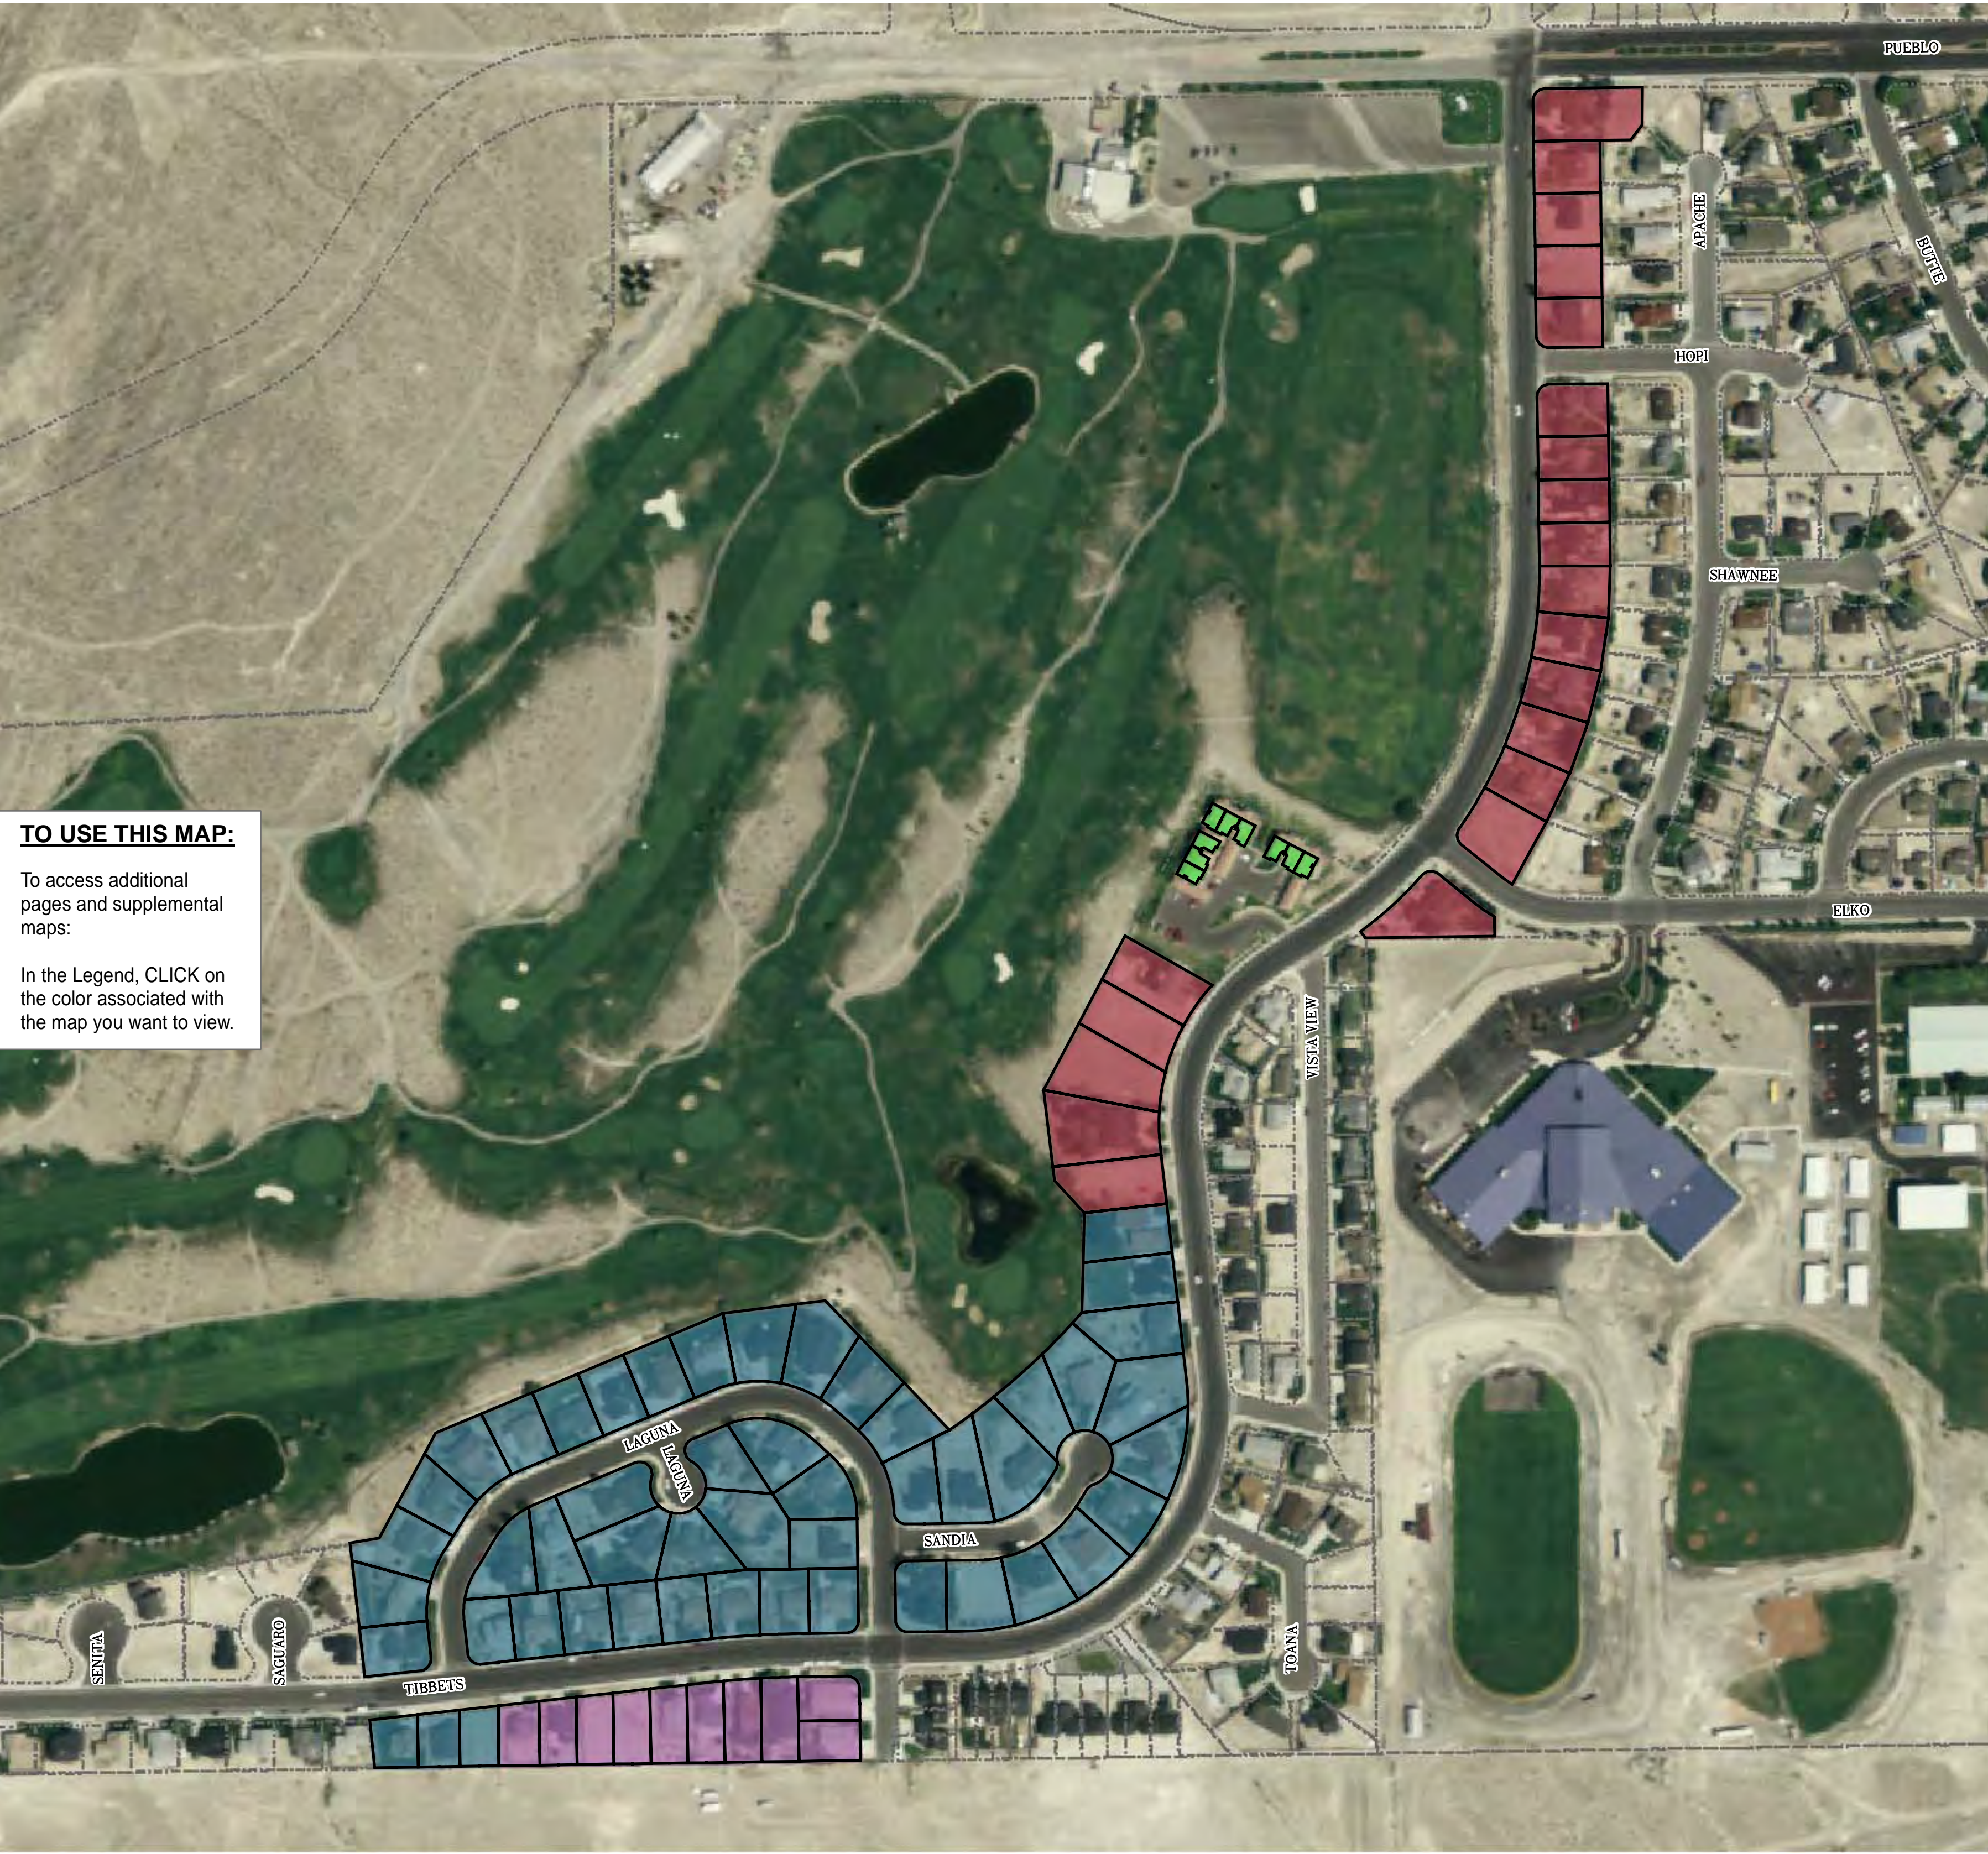

Book 010 Page 741
West Wendover
Index Map

TO USE THIS MAP:
 To access additional pages and supplemental maps:
 In the Legend, CLICK on the color associated with the map you want to view.

Legend

-  County/State Line
- Plat 741**
-  Page 1
-  Page 2
-  Page 3
-  Pages 4 & 5

This map does NOT represent a survey. It is compiled from official records, including surveys and deeds. Recorded documents should be used for detailed legal information. Unless approved by Elko County Assessor, other uses are forbidden.