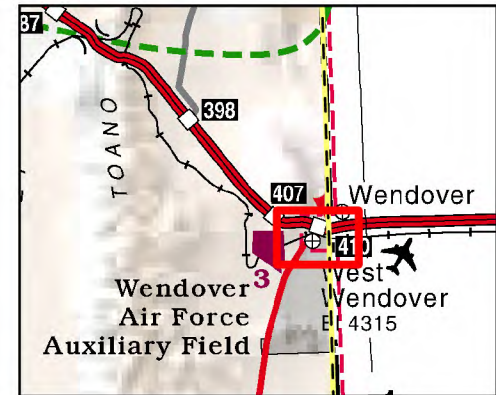

West Wendover

Township 33N, Range 70E
of the Mount Diablo Meridian, Nevada

Legend

- Subject Parcel
- Parcel
- City Limit
- Lot
- Railroad
- Section

0 500 1,000 2,000 3,000
Feet

Reference Documents:
686036, 686035, 687129, 708323, 711848,
720305, 798517, 802696, 824632, 833600

This map does NOT represent a survey.
It is compiled from official records, including
surveys and deeds. Recorded documents
should be used for detailed legal information.
Unless approved by Elko County Assessor, other
uses are forbidden.