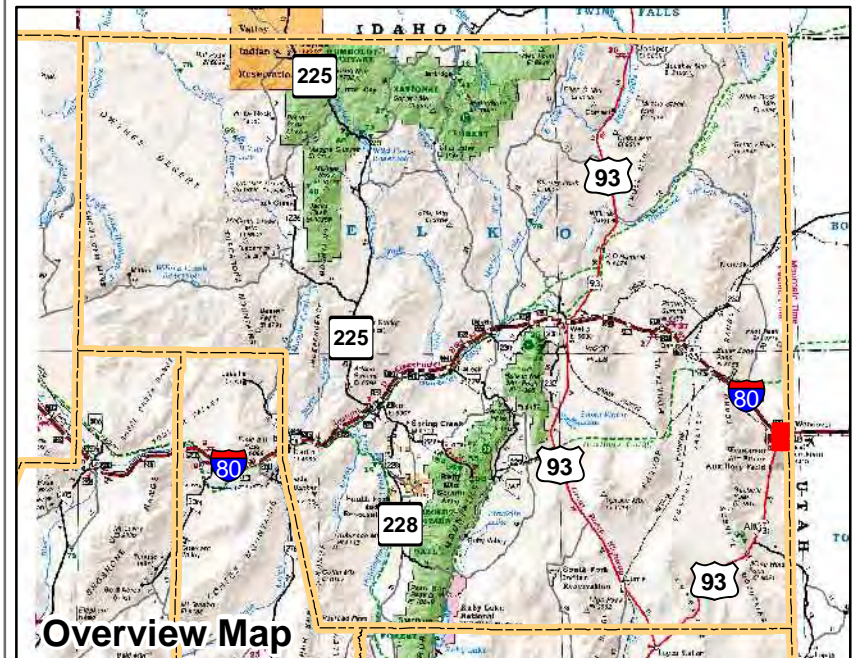

010-740
Township 33N Range 70E
of the Mount Diablo Meridian, Nevada

- Legend**
- Subject Parcel
 - Parcel
 - Public Land
 - Lot
 - Section
 - Township/Range
 - County Line

This map does NOT represent a survey. It is compiled from official records, including surveys and deeds. Recorded documents should be used for detailed legal information. Unless approved by Elko County Assessor, other uses are forbidden.