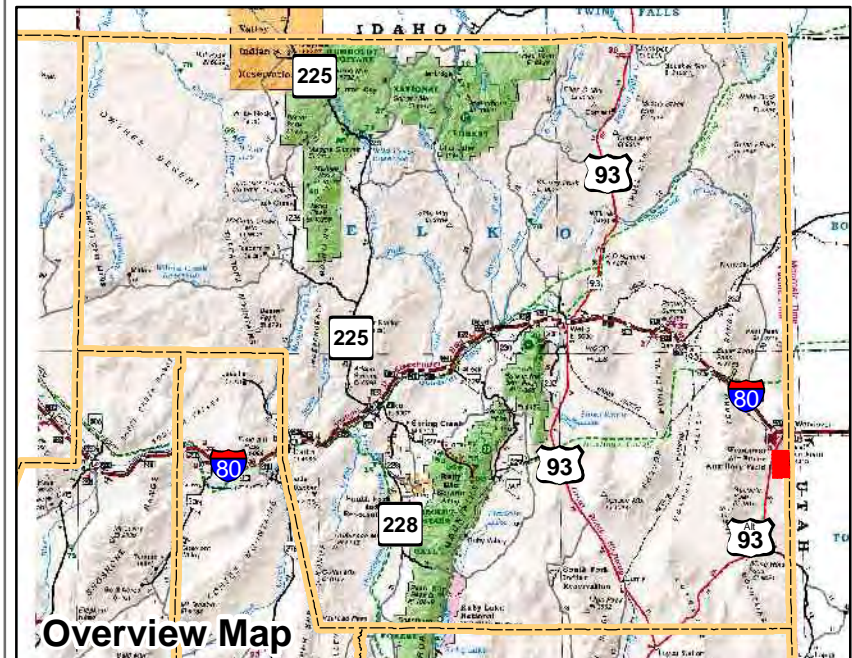

010-730
Township 32N Range 70E
of the Mount Diablo Meridian, Nevada

- Legend**
- Subject Parcel
 - Parcel
 - Public Land
 - Lot
 - Section
 - Township/Range
 - County Line

N

This map does NOT represent a survey. It is compiled from official records, including surveys and deeds. Recorded documents should be used for detailed legal information. Unless approved by Elko County Assessor, other uses are forbidden.