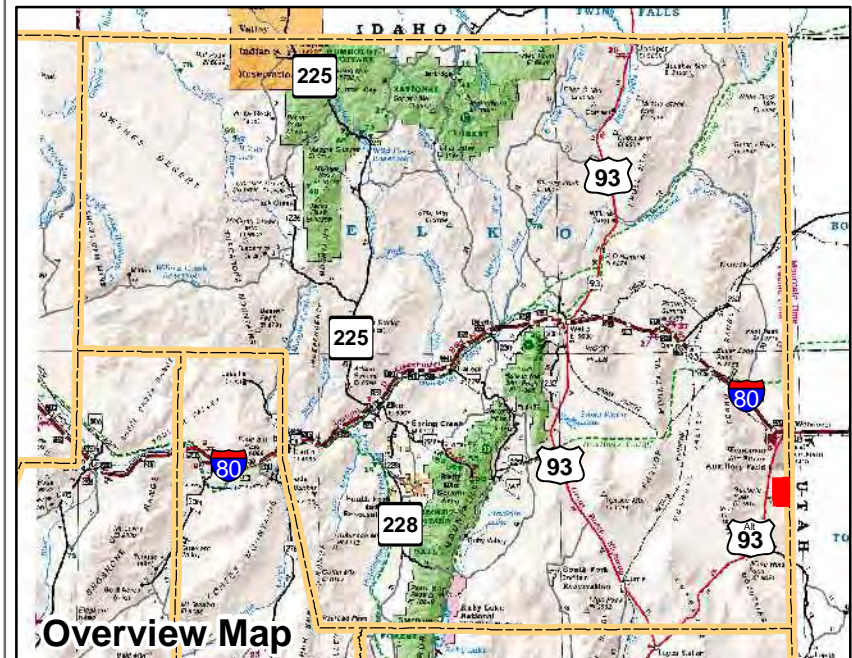

**010-720**  
 Township 31N Range 70E  
 of the Mount Diablo Meridian, Nevada

- Legend**
- Subject Parcel
  - Parcel
  - Public Land
  - Lot
  - Section
  - Township/Range
  - County Line

This map does NOT represent a survey. It is compiled from official records, including surveys and deeds. Recorded documents should be used for detailed legal information. Unless approved by Elko County Assessor, other uses are forbidden.