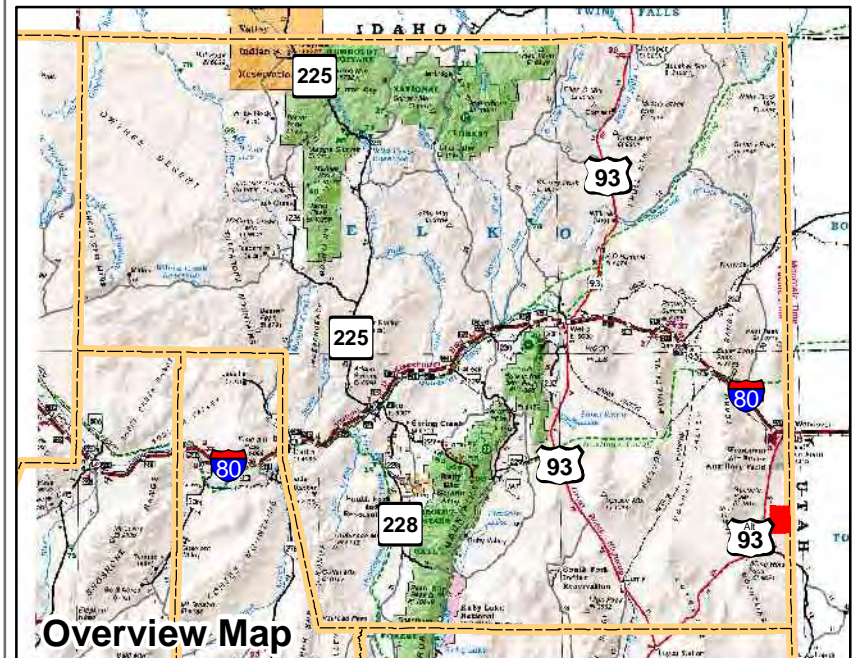

010-710
Township 30N Range 70E
of the Mount Diablo Meridian, Nevada

- Legend**
- Subject Parcel
 - Parcel
 - Public Land
 - Lot
 - Section
 - Township/Range
 - County Line

This map does NOT represent a survey. It is compiled from official records, including surveys and deeds. Recorded documents should be used for detailed legal information. Unless approved by Elko County Assessor, other uses are forbidden.