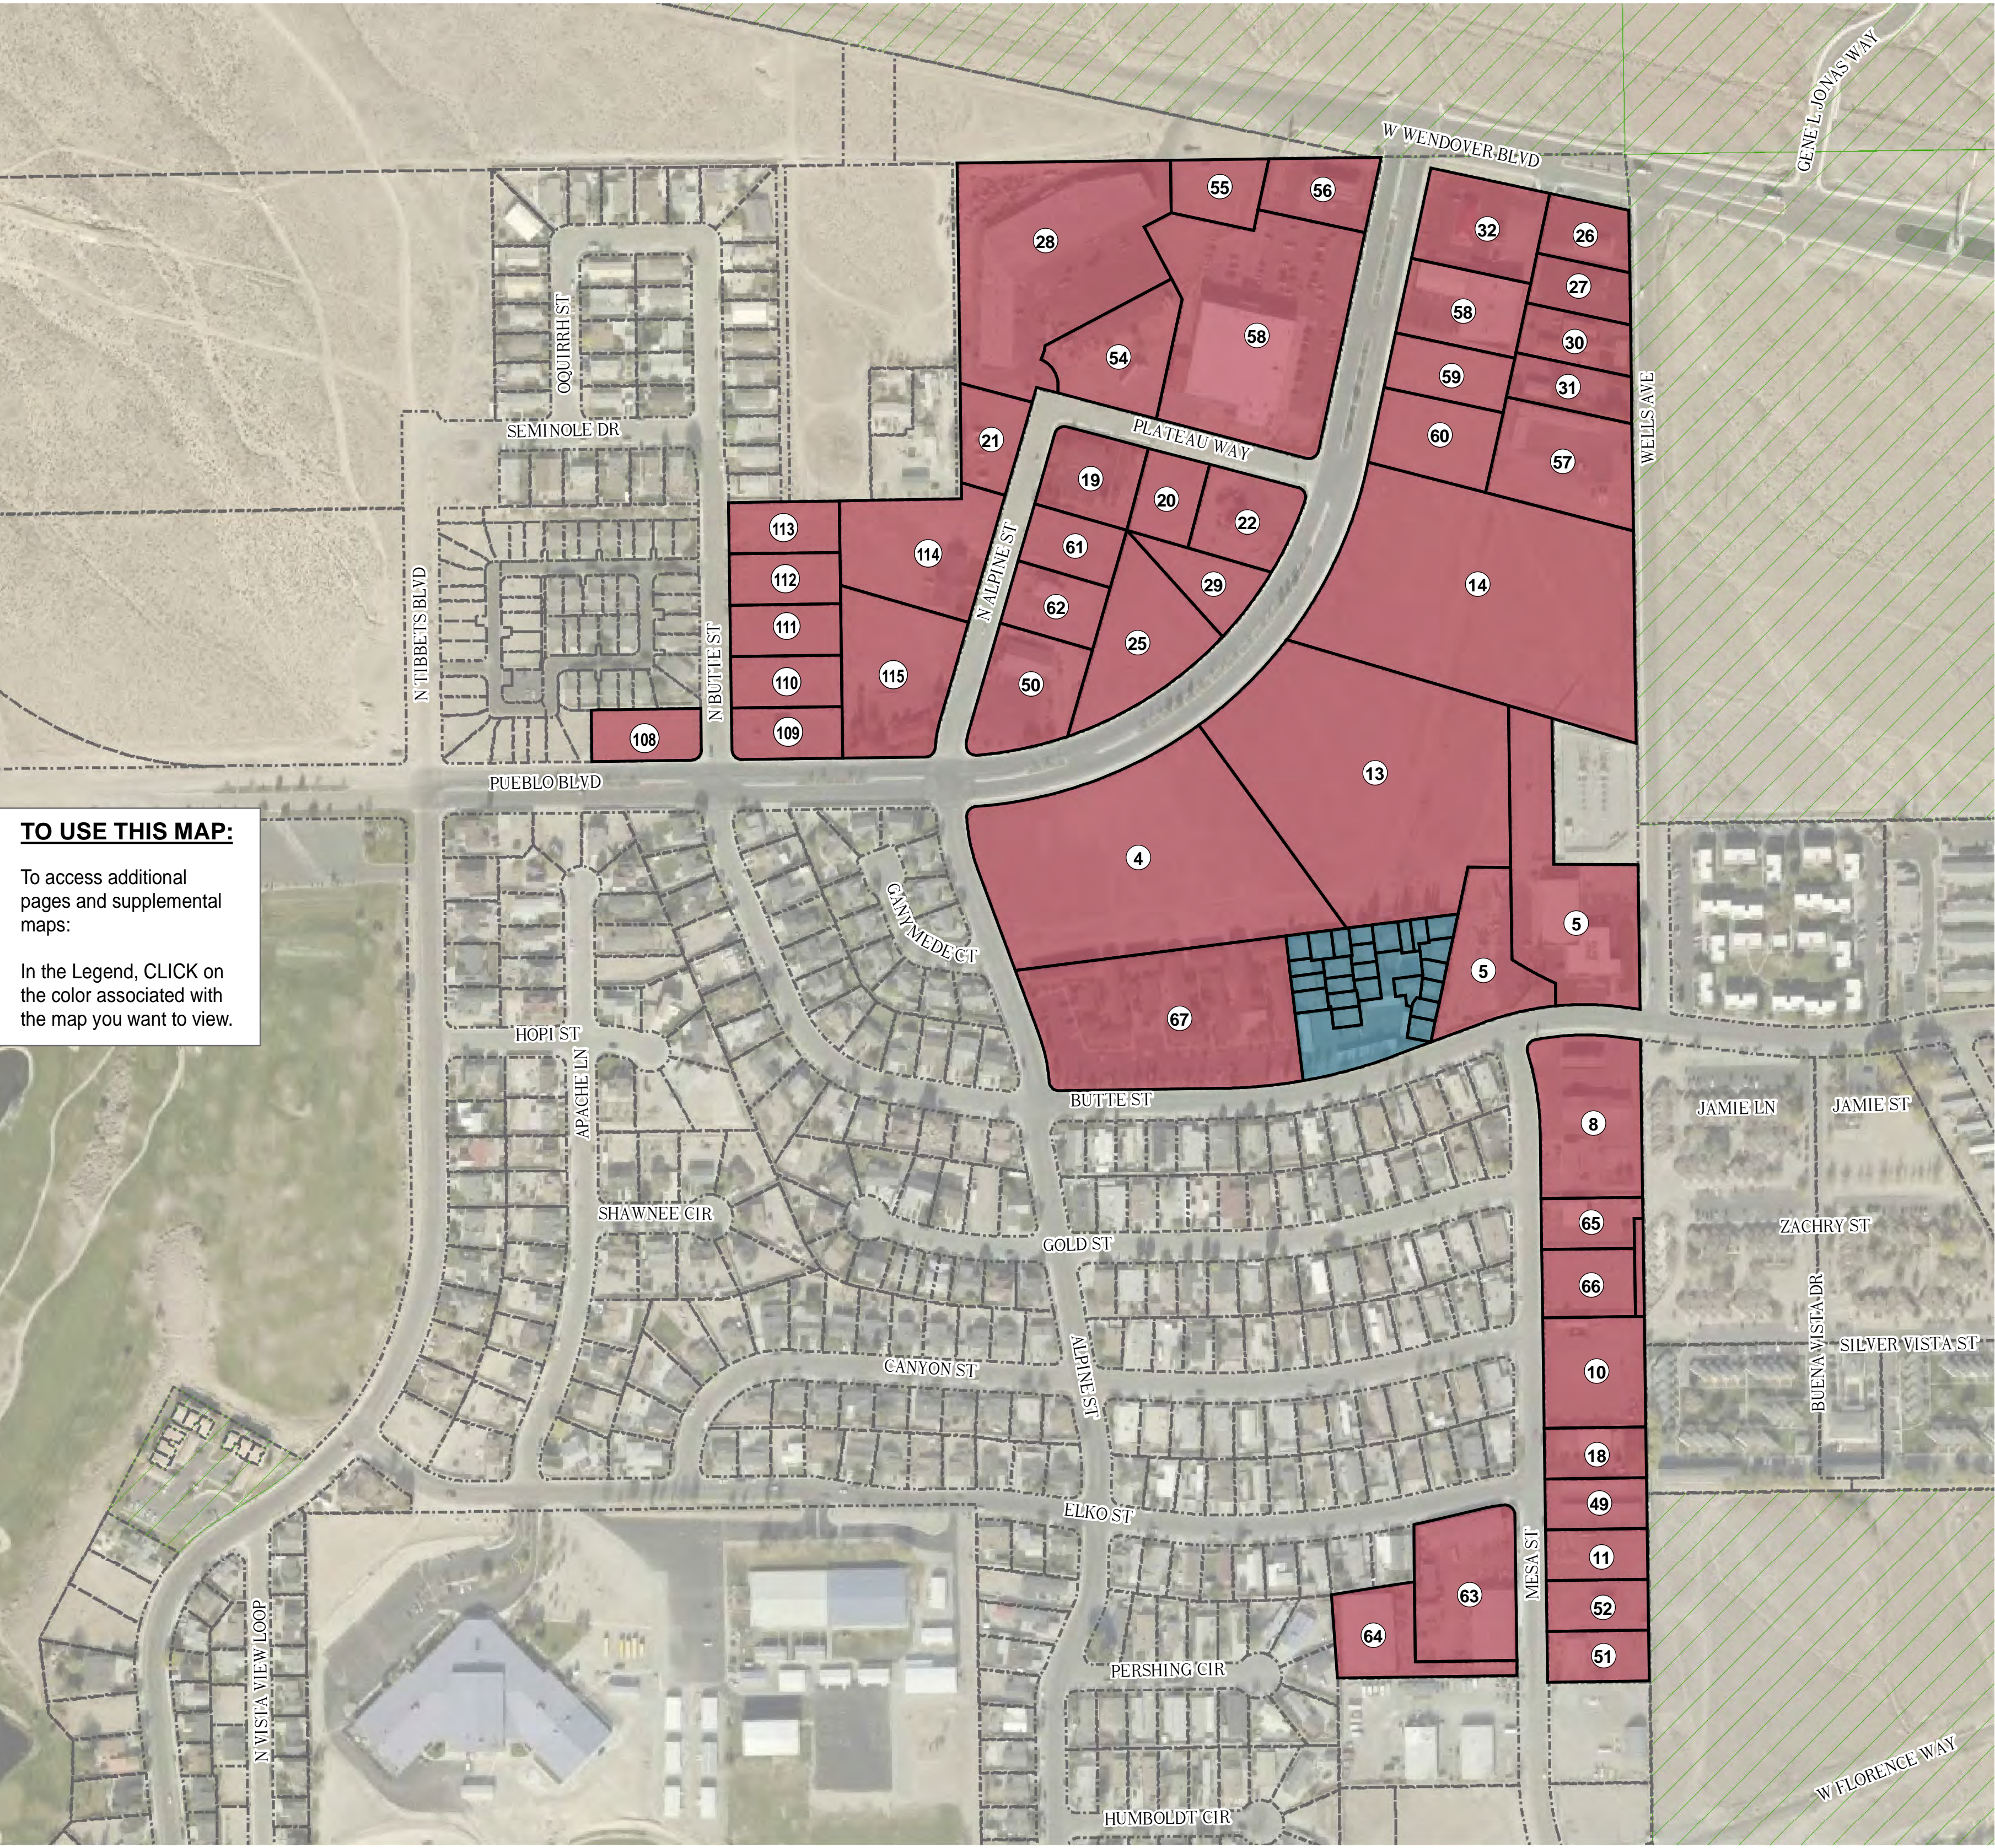

Book 010 Page 701
West Wendover
Index Map

TO USE THIS MAP:
 To access additional pages and supplemental maps:
 In the Legend, CLICK on the color associated with the map you want to view.

Legend

- Public Land
- Plat 701**
- West Wendover Highlands Unit 1 & 2
- Evergreen Gardens Town Homes - Ph 1, 2, & 3

This map does NOT represent a survey. It is compiled from official records, including surveys and deeds. Recorded documents should be used for detailed legal information. Unless approved by Elko County Assessor, other uses are forbidden.

FOR ASSESSMENT USE ONLY

Background - 2015 Pictometry Flyover.

Last Update 07/14/2016 JLS